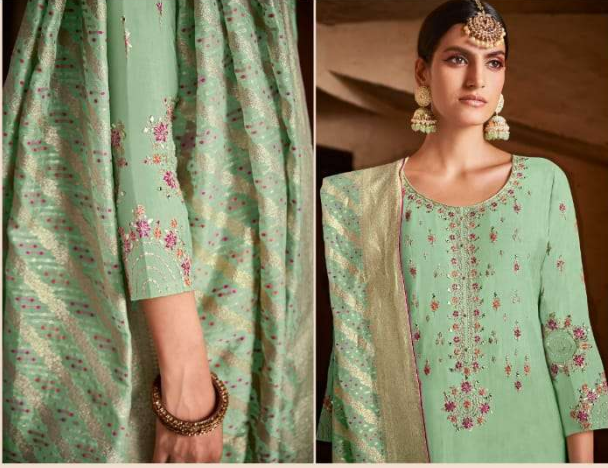

Chanderi Silk Meena
Zari Jacquard

TZU
"The Zest in You..."
"A BRAND BY LOTUS"
Sehrish
1001

Sehrish

TOP : ROMAN SILK | BOTTOM : JAM SATIN
DUPATTA : CHANDERI SILK MEENA ZARI JACQUARD

TZU
"The Zest in You..."
"A BRAND BY LGTM"