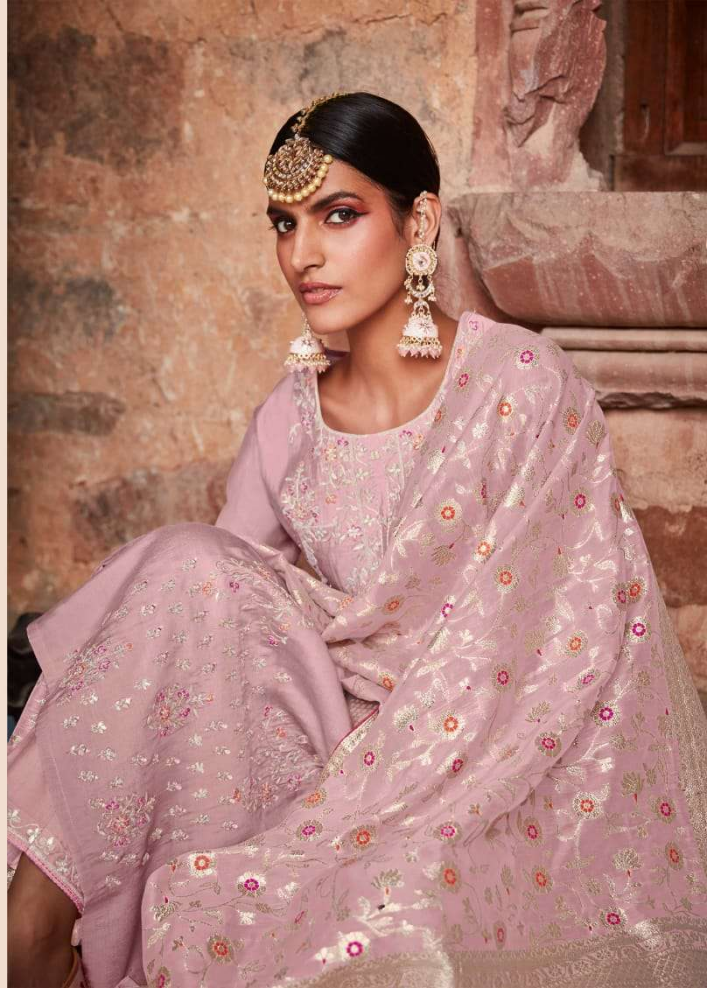

Chanderi Silk Meena
Zari Jacquard

TZU
"The Zest in You..."
"A BRAND BY LOTUS"
Sehrish
1001

Sehrish

TOP : ROMAN SILK | BOTTOM : JAM SATIN
DUPATTA : CHANDERI SILK MEENA ZARI JACQUARD

TZU
"The Zest in You..."
"A BRAND BY LGTM"