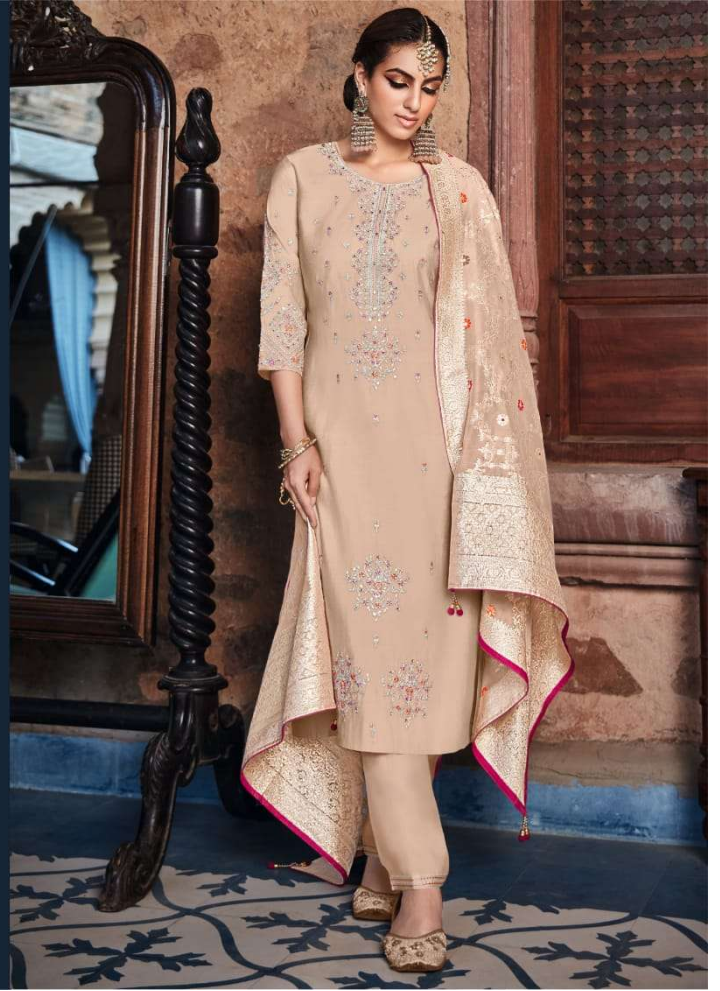

Chanderi Silk Meena
Zari Jacquard

TZU
"The Zest in You..."
"A BRAND BY LOTUS"
Sehrish
1001

Sehrish

TOP : ROMAN SILK | BOTTOM : JAM SATIN
DUPATTA : CHANDERI SILK MEENA ZARI JACQUARD

TZU
"The Zest in You..."
"A BRAND BY LGTM"