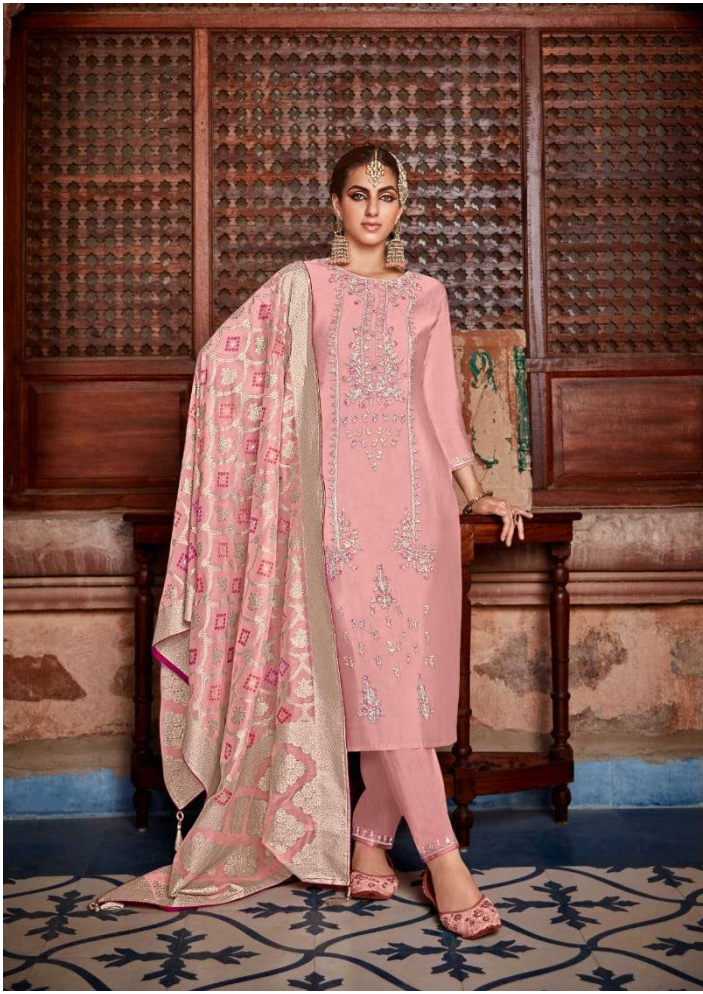

TZU
"The Zest in You..."
"A BRAND BY LCTW"

Schriish
1002