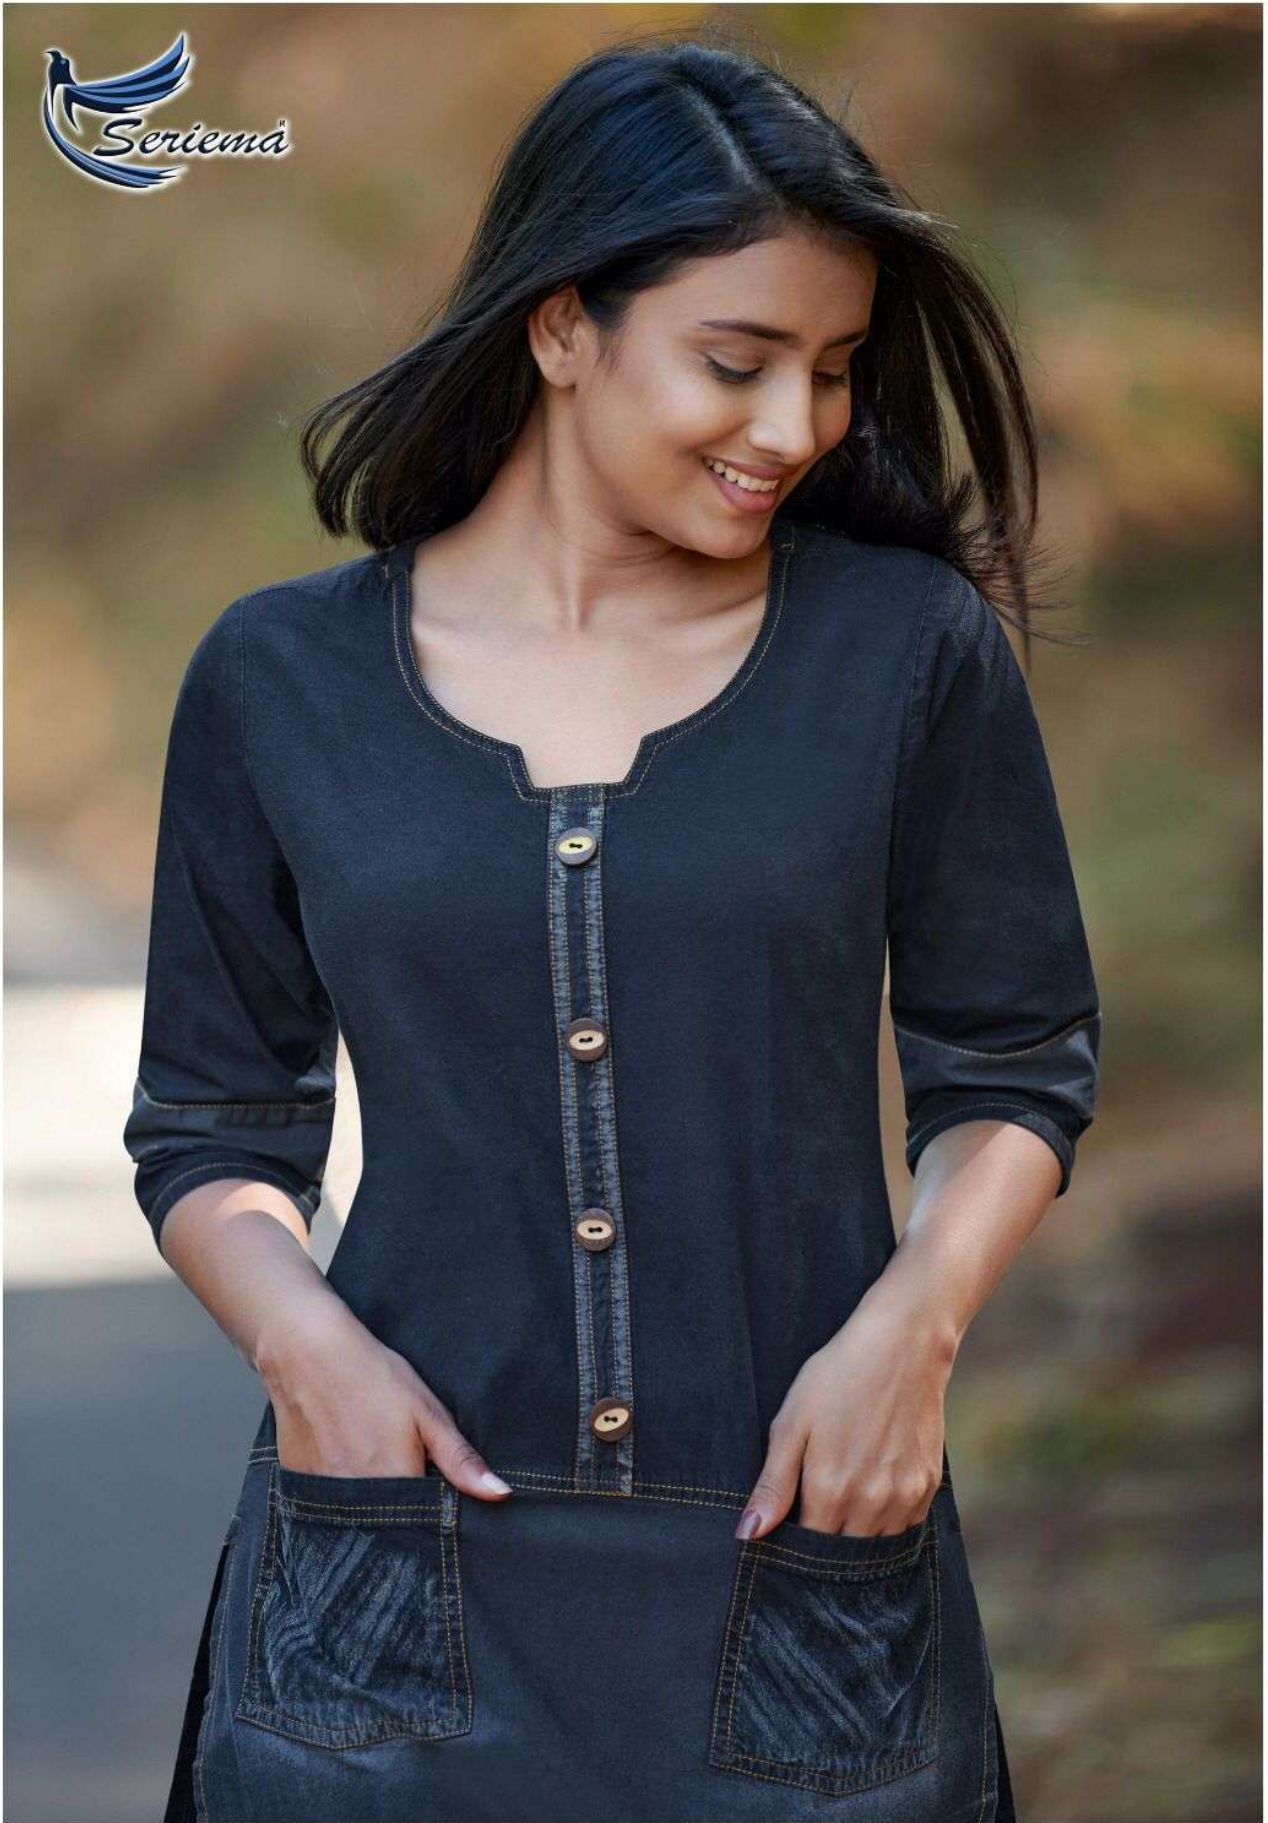

 *Seriema*

D.NO- 1179

DENIM

KUMB
CAPTURE-4.

Seriema

D.NO- 1181

D.NO- 1183

D.NO- 1185

Seriema

D.NO- 1178

D.NO- 1179

D.NO- 1180

D.NO- 1181

A woman with long dark hair is wearing a blue denim dress with a buttoned placket and three-quarter sleeves. She is standing in front of a background of green and reddish-brown plants. The brand name 'Seriema' is written in a stylized font in the top right corner.