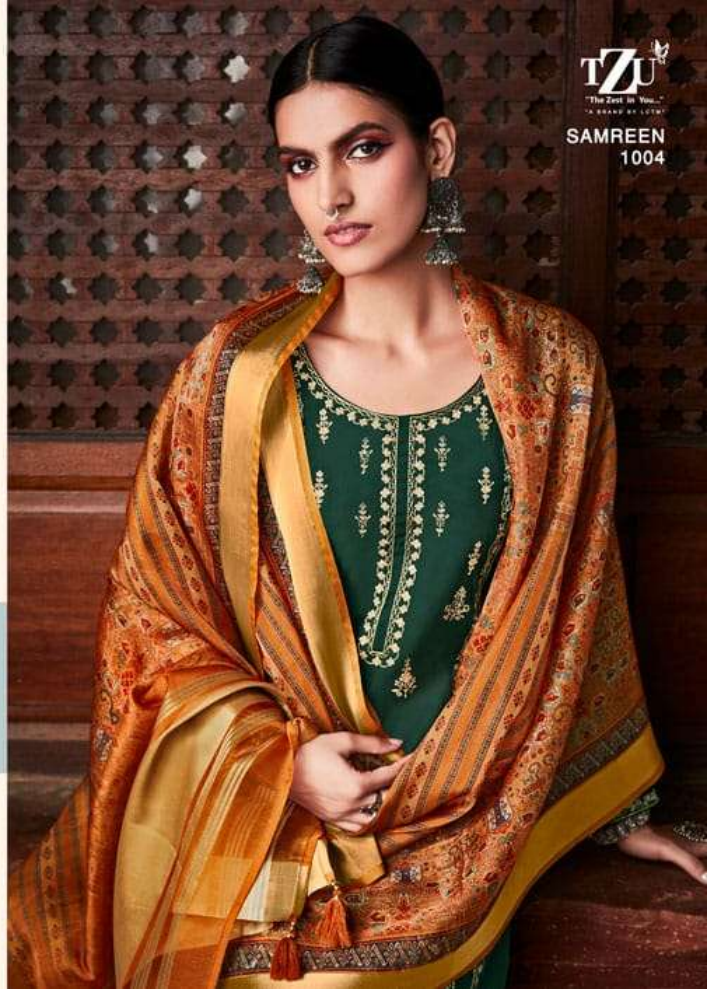

1001

1002

1003

1004

1005

1006

SAMREEN - 1001

**TZU**  
"The Zest in You..."  
"A BRAND BY TATU"

**SAMREEN - 1003**

SAMREEN - 1002

TZU  
"The Zest in You."  
"A BRAND BY CATWALK"

SAMREEN - 1006

TZU  
"The Zeit In You"  
A BRAND BY L'ETAT

SAMREEN - 1003

TOP : ROMAN SILK  
BOTTOM : JAM SATIN  
DUPATTA : ORGANZA SATIN