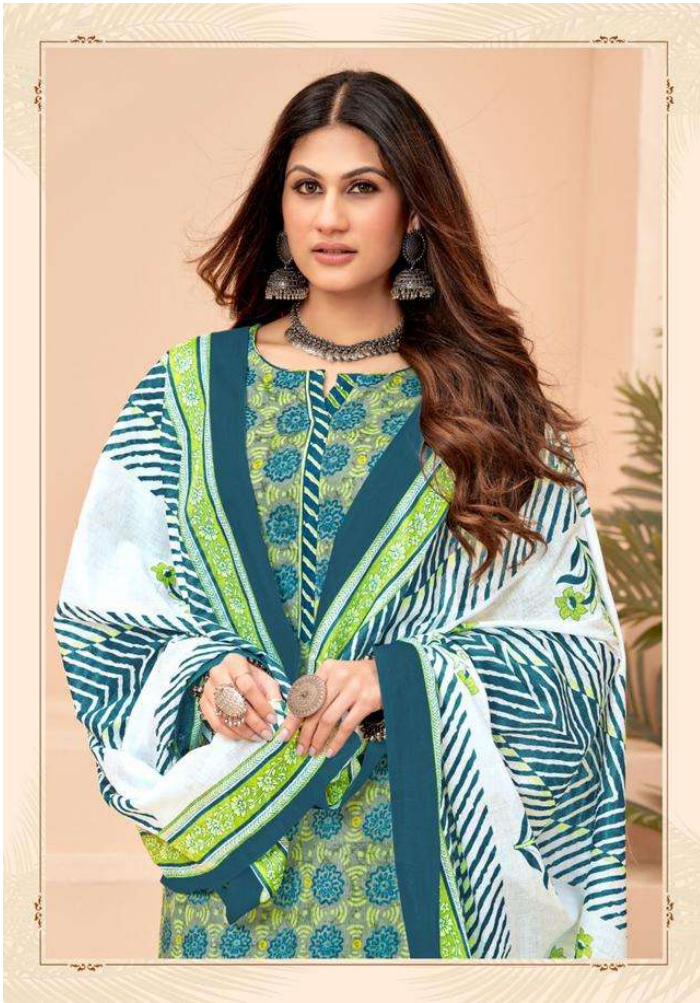

4409

4410

4411

4412

Catlogue Name	JAIPURI Vol-1
Total No. Of Designs	12
No. Of Set-1 Parcel	8
No. Of Pcs-1 Parcel	96

kala[®]
feminine forever & ever...

Jaipuri

Vol-1