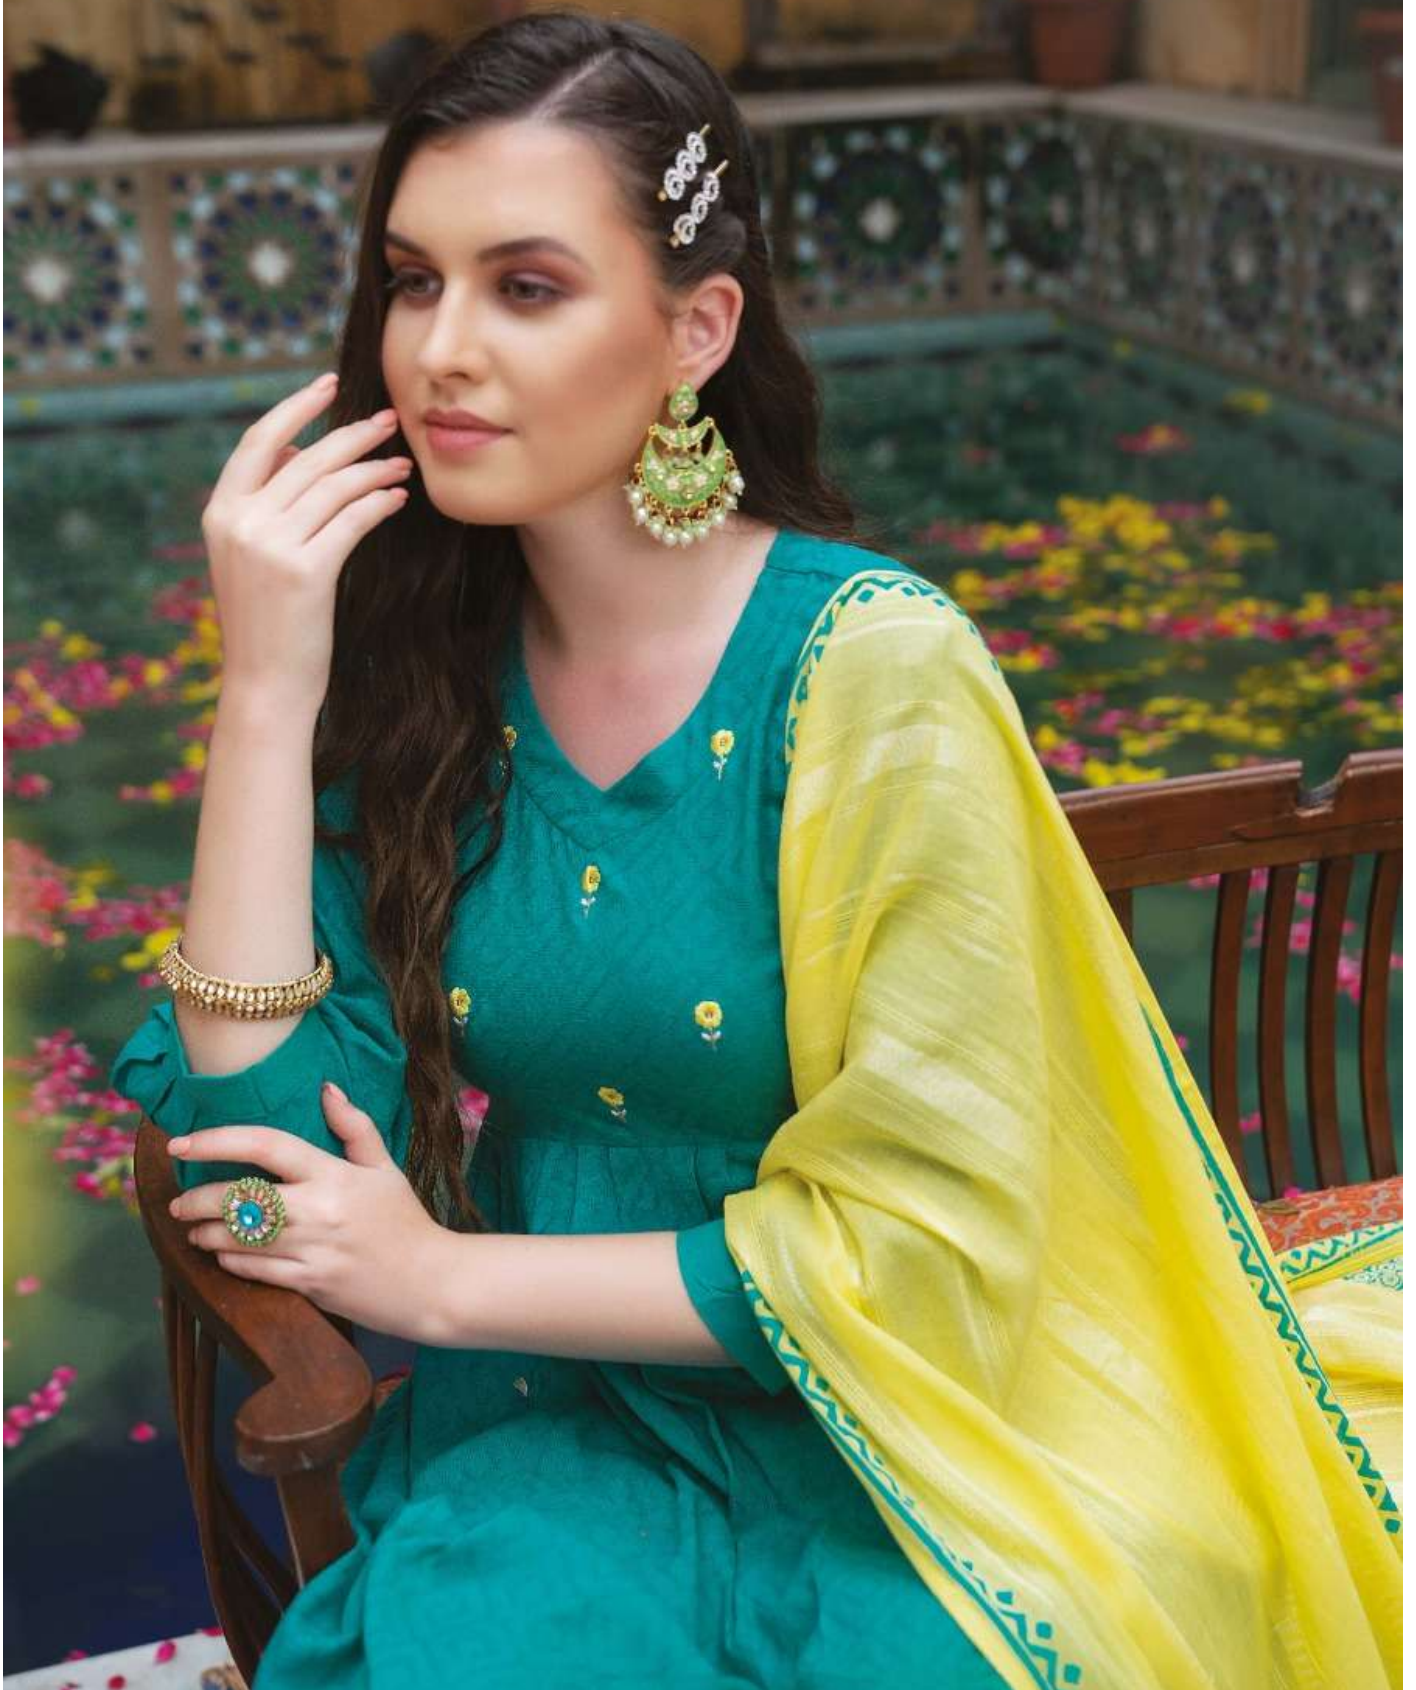

# Festive

*tadka*

glory of this dress comes from the fact that comes from the fact that it showcase the beauty, modesty and exquisitely

 **SWISH**  
INSPIRED BY FASHION

FT 104

MAJESTIC APPEAL

the very silhouette and styling of this outfit provs quite flattering for most body types of renders majestic appea