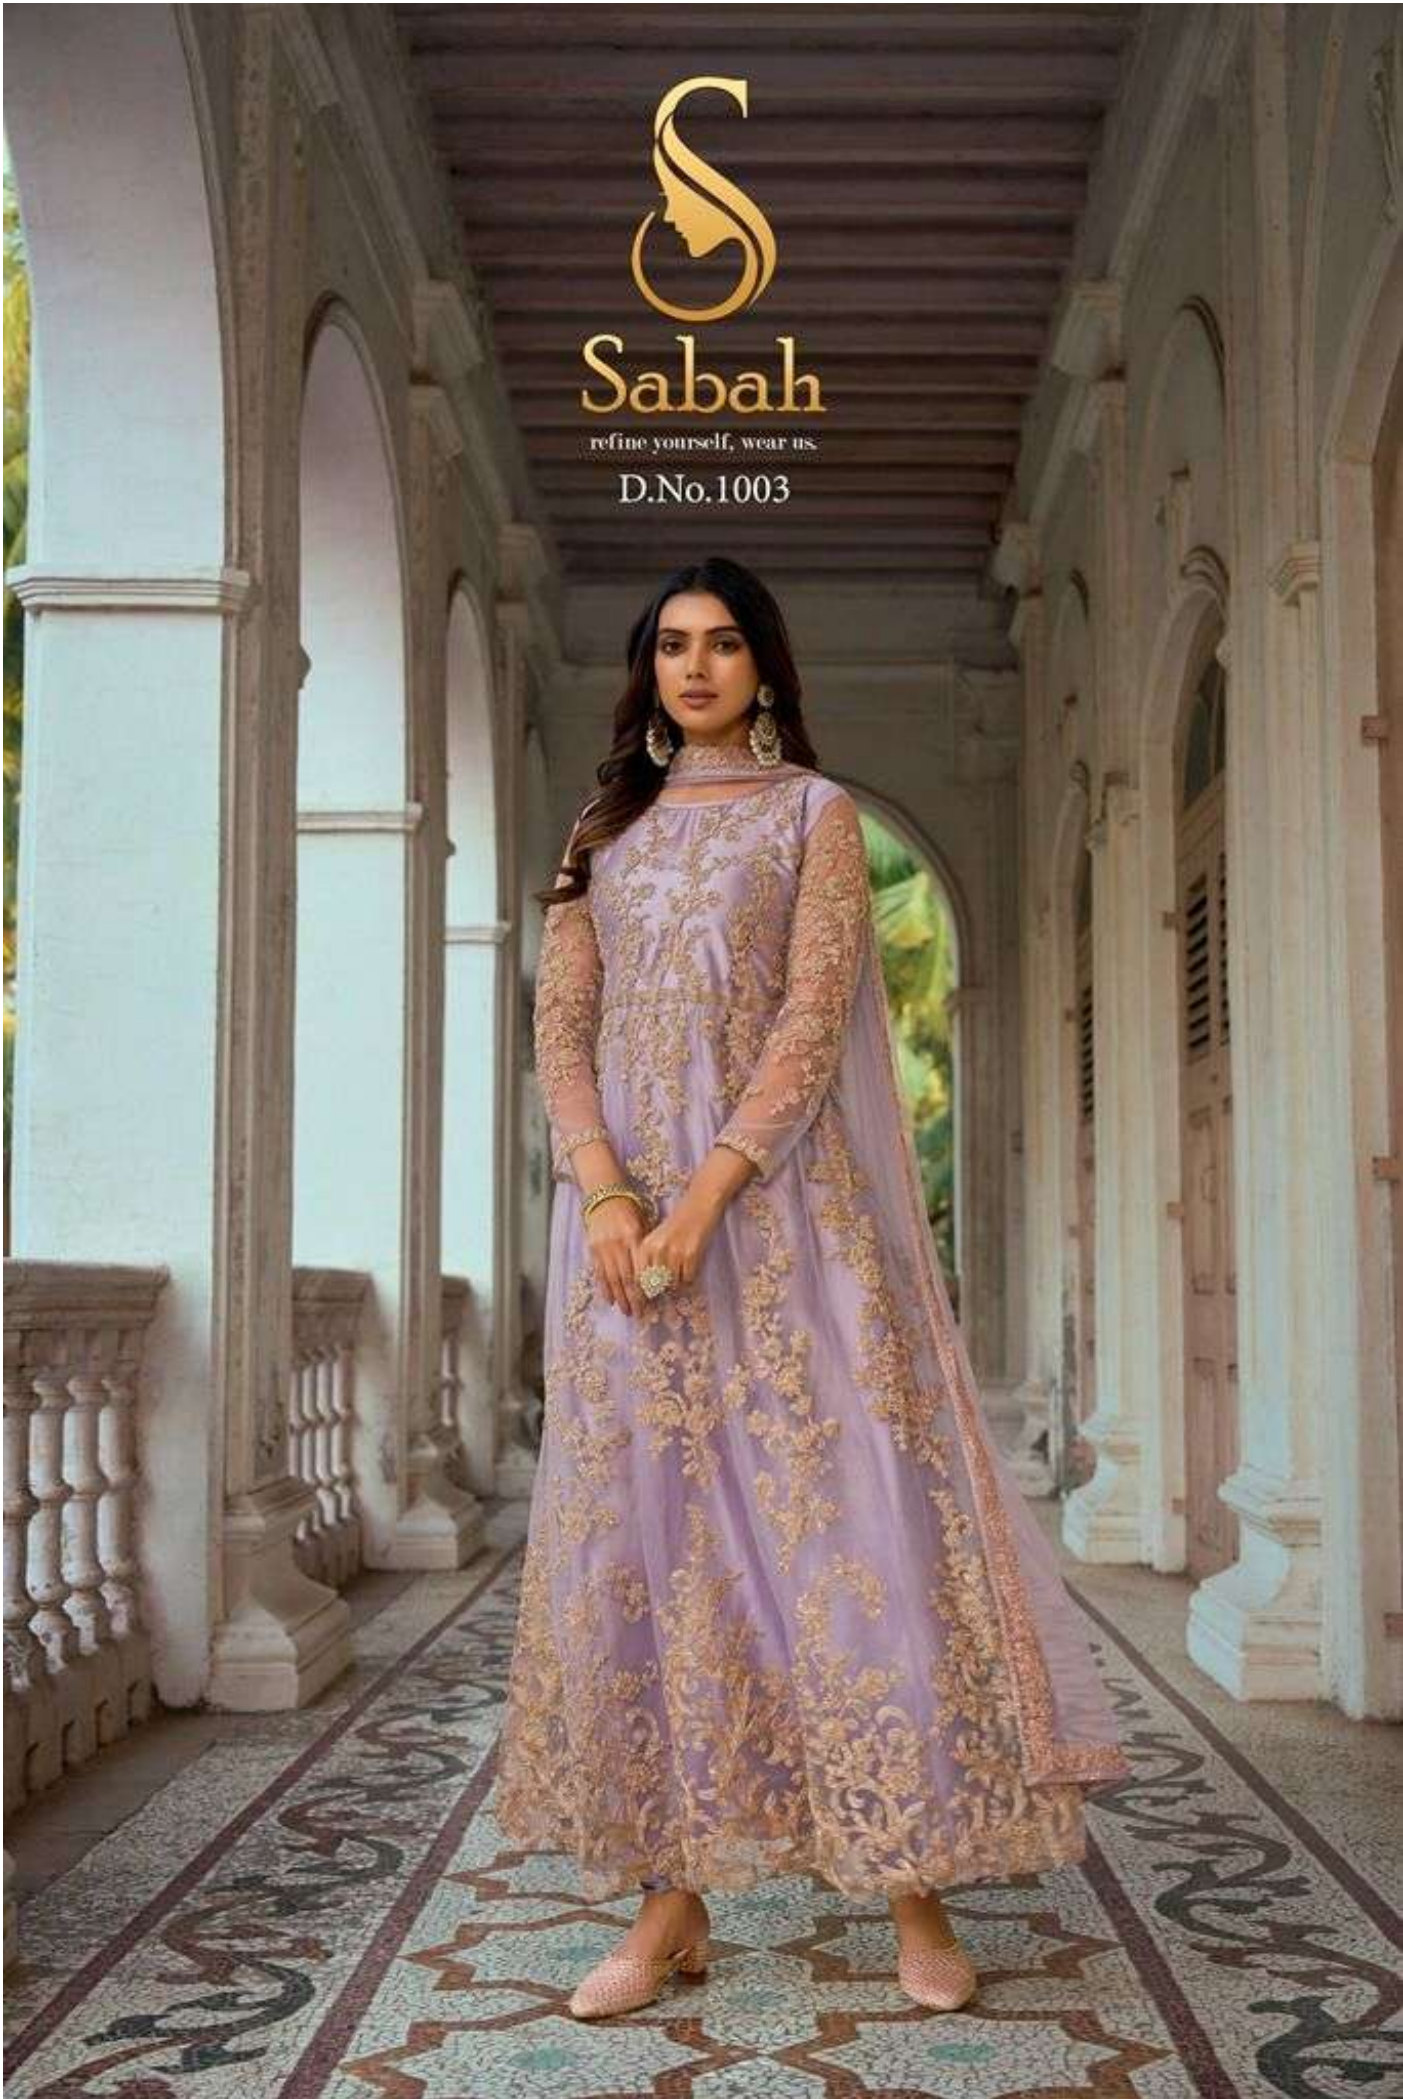

Sabah

refine yourself, wear us.

D.No.1003