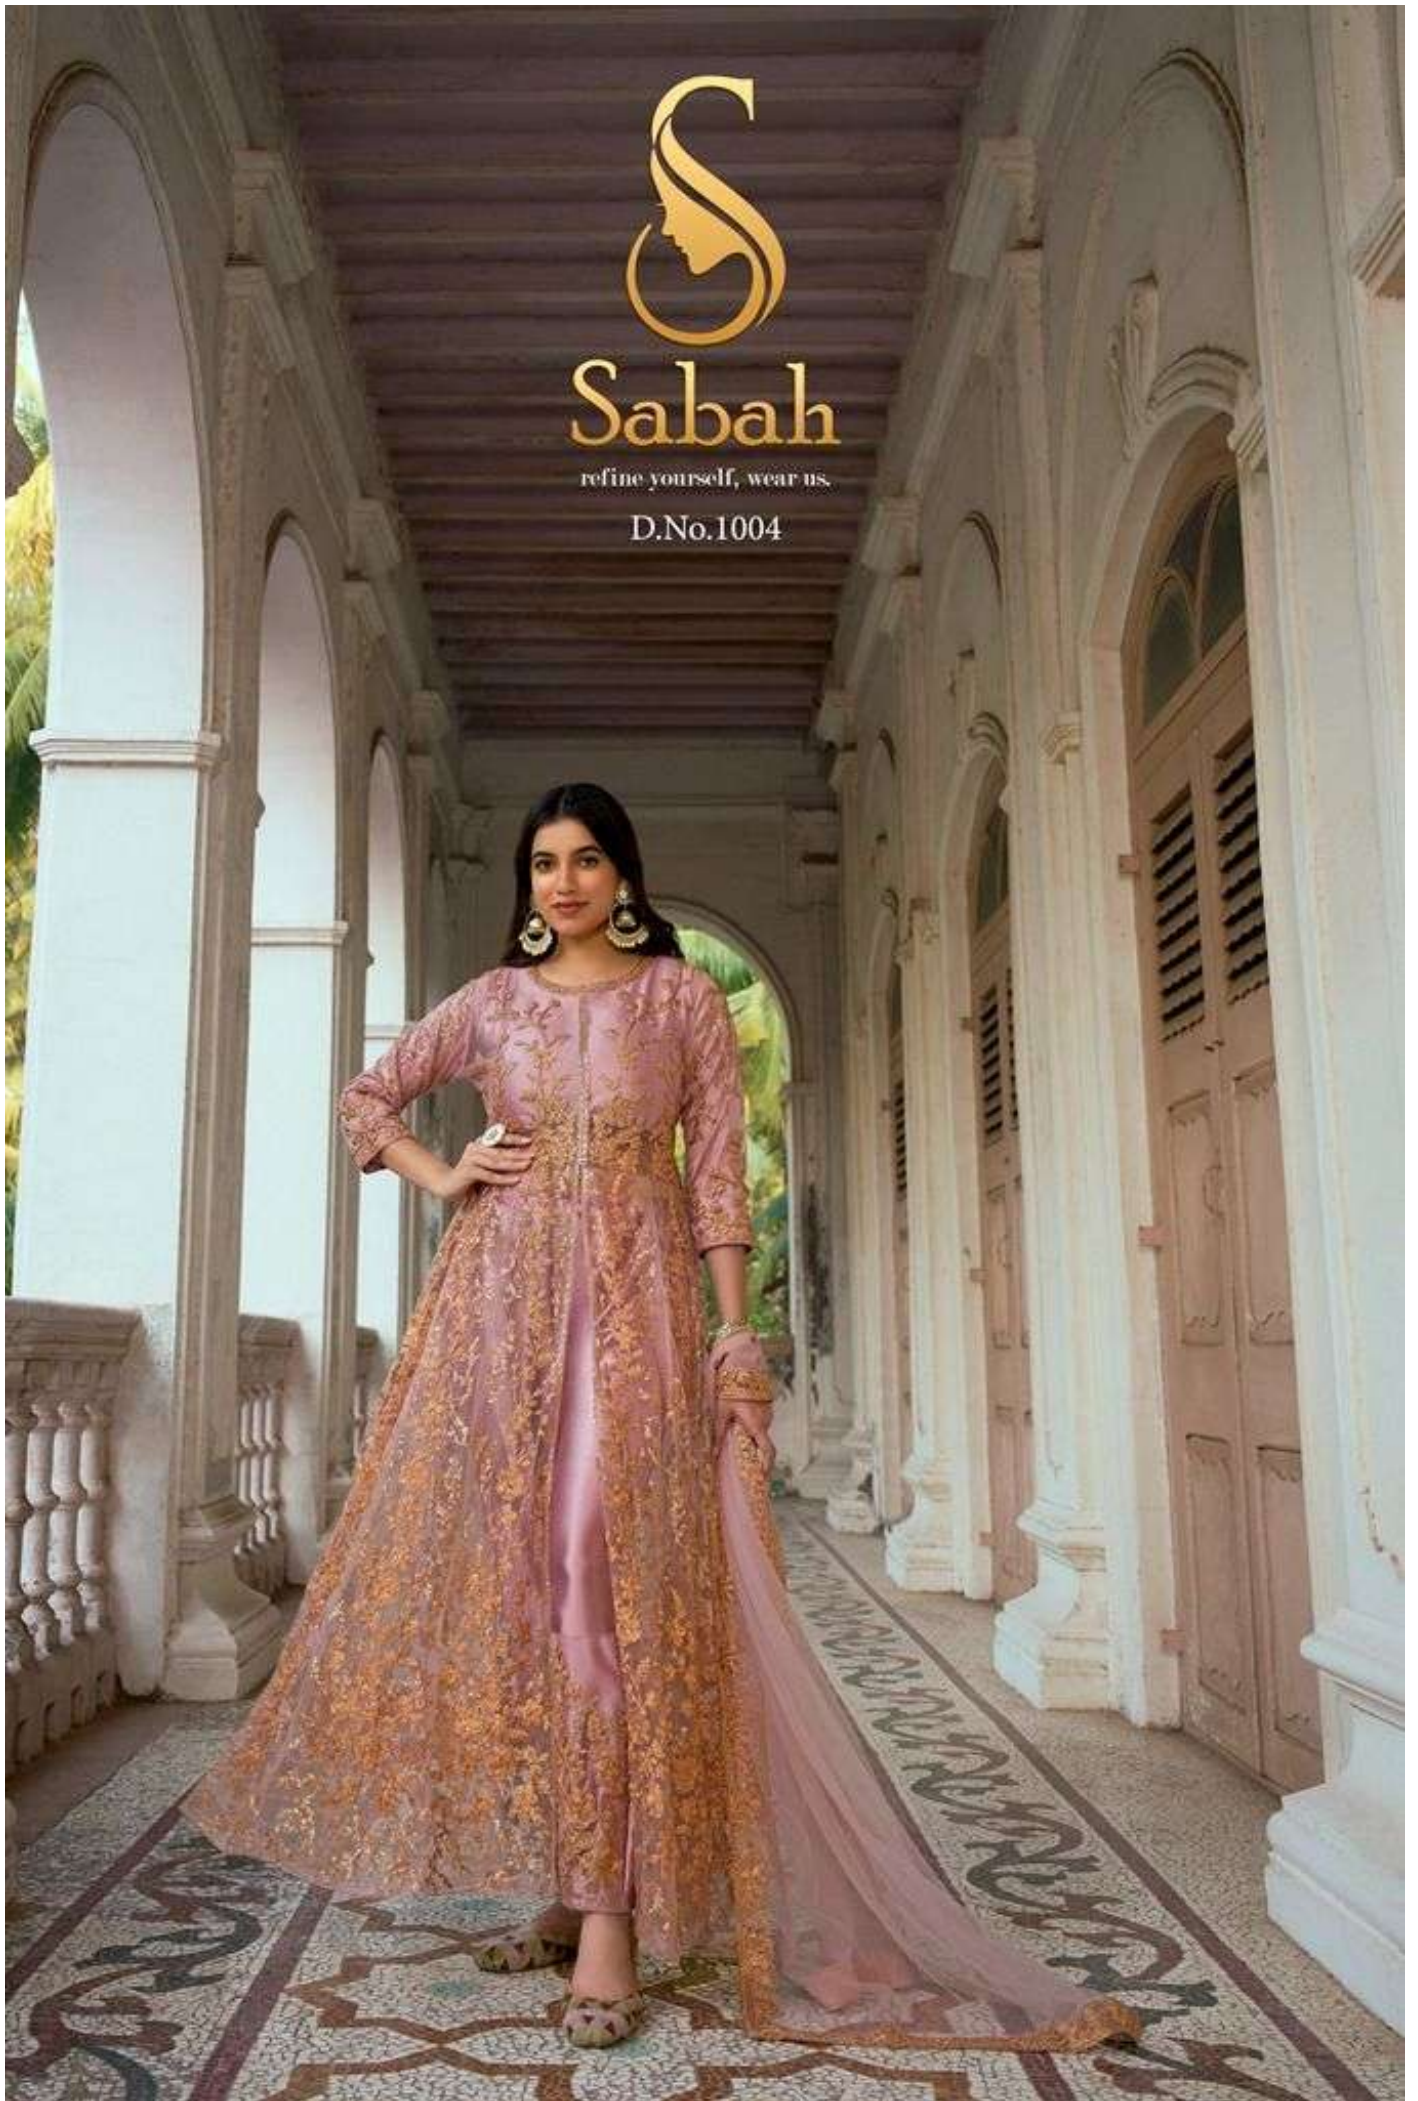

Sabah

refine yourself, wear us.

D.No.1004