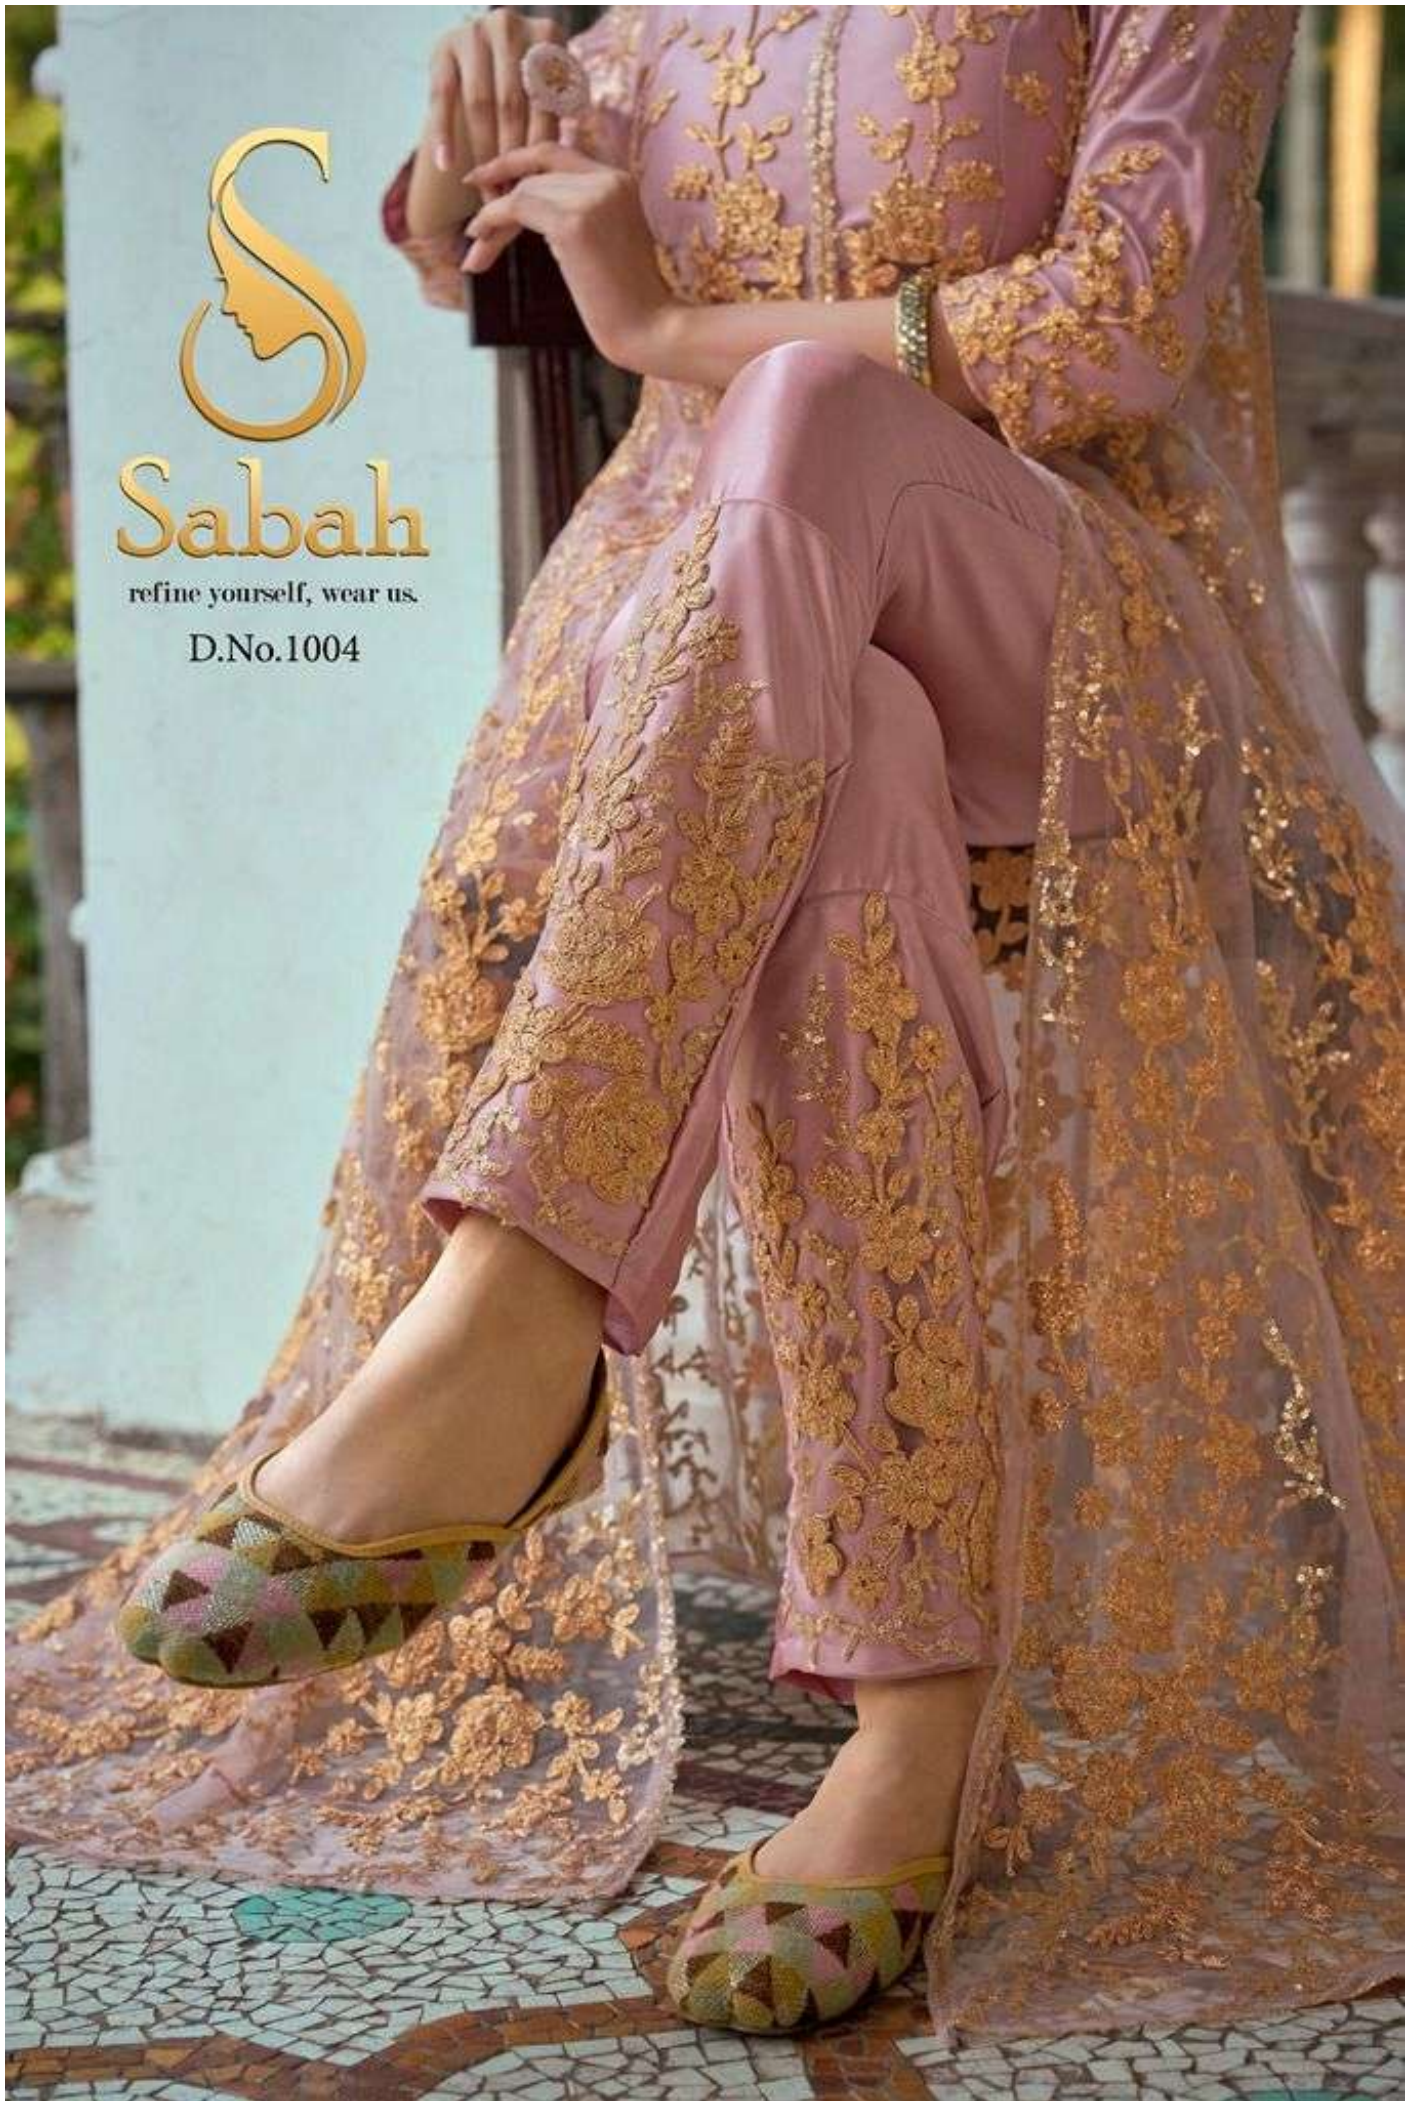

Sabah

refine yourself, wear us.

D.No.1004