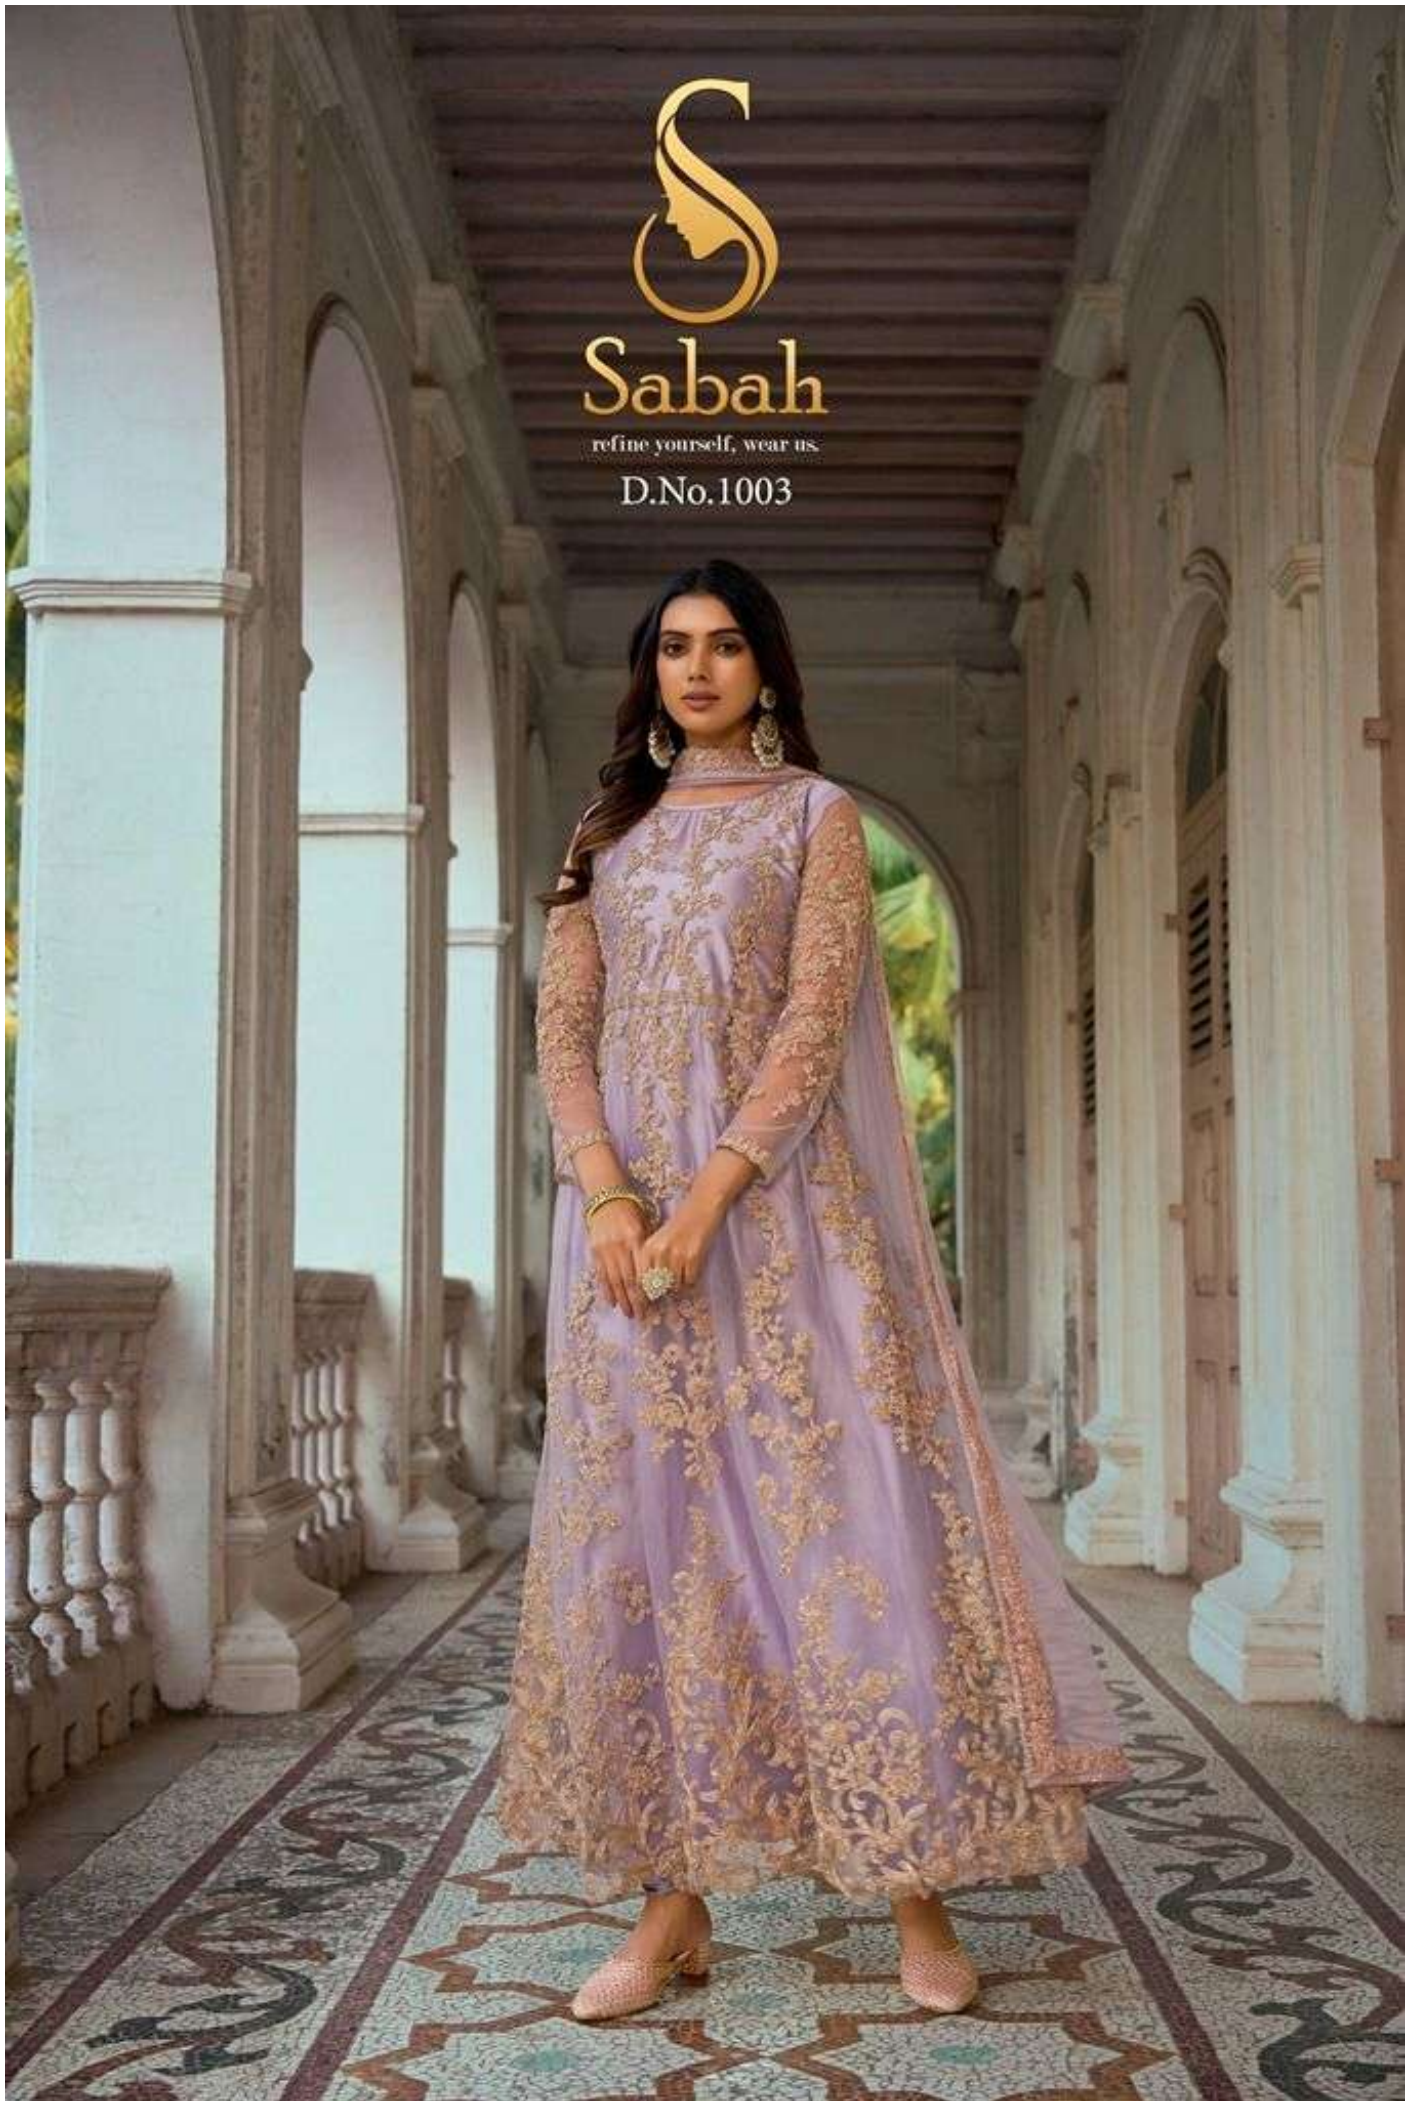

Sabah

refine yourself, wear us.

D.No.1003

D.No	Top - Fabric	Bottom - Fabric	Dupatta - Fabric	Rate
1001	Heavy Butterfly Net	Japan Satin Silk	Butterfly Net	2355
1002	Heavy Butterfly Net	Santoon Silk	Butterfly Net	2625
1003	Heavy Butterfly Net	Japan Satin Silk	Butterfly Net	2485
1004	Heavy Butterfly Net	Japan Satin Silk	Butterfly Net	2355