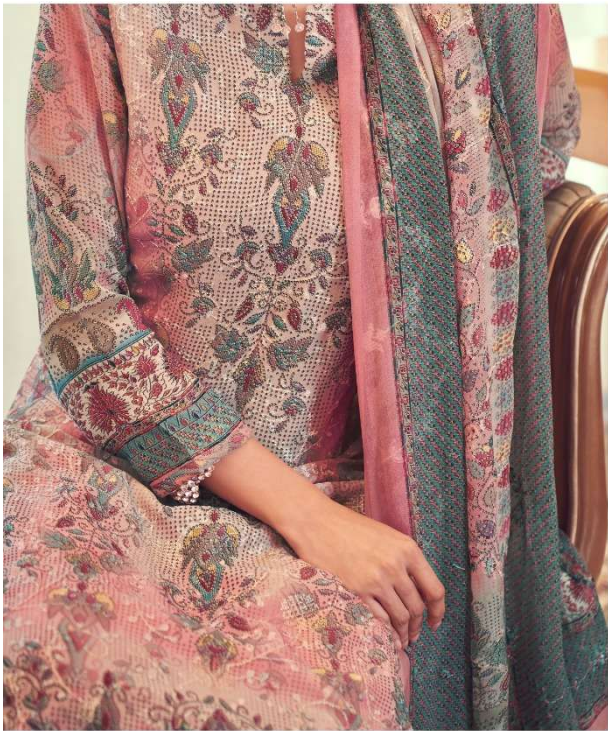

FASHION WORLD-28

PRICE- 2350/-

HSN: 540754

TOP FABRICS

GEORGETTE DIGITAL PRINT WITH EMB WORK

BOTTOM & INNER

HEAVY DULL SANTOON

DUPATTA

GEORGETTE DIGITAL PRINT WITH EMB WORK

D.NO.10401 TO 10406

10403

VIVEK
FASHION

FASHION
WORLD-28

IF YOU FEEL GLAMOROUS, YOU DEFINITELY
LOOK GLAMOROUS

FASHION MUST BE DEFINED BY COMFORT AND
EASE OF MANEUVERABILITY

10401

10402

10405

10406

10403

10404

FASHION
WORLD-28

STYLE IS A WAY TO SAY WHO YOU ARE
WITHOUT HAVING TO SPEAK

10404

10406

10401

FRESHLY PICKED-COLORFUL OUTFIT THAT WORK FOR EVERY OCCASION

FUN WITH FABRIC FOR

THE FEMININE IN YOU

10402

CONTRAST ROMANTIC
GEORGETTE WITH
GAMINE TAILORING