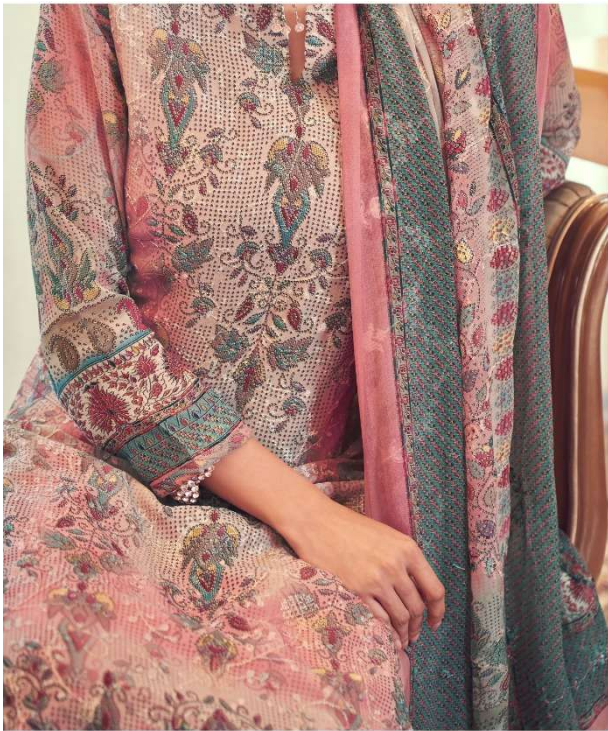

FASHION WORLD-28

PRICE- 2350/-

HSN: 540754

**TOP FABRICS**

GEORGETTE DIGITAL PRINT WITH EMB WORK

**BOTTOM & INNER**

HEAVY DULL SANTOON

**DUPATTA**

GEORGETTE DIGITAL PRINT WITH EMB WORK

**D.NO.10401 TO 10406**

10403

**VIVEK**  
FASHION

FASHION  
WORLD-28

IF YOU FEEL GLAMOROUS, YOU DEFINITELY  
LOOK GLAMOROUS

FASHION MUST BE DEFINED BY COMFORT AND  
EASE OF MANEUVERABILITY

10401

10402

10405

10406

10403

10404

FASHION  
WORLD-28

STYLE IS A WAY TO SAY WHO YOU ARE  
WITHOUT HAVING TO SPEAK

10404

10401

FRESHLY PICKED-COLORFUL OUTFIT THAT WORK FOR EVERY OCCASION

FUN WITH FABRIC FOR

THE FEMININE IN YOU

10402

CONTRAST ROMANTIC  
GEORGETTE WITH  
GAMINE TAILORING

10402