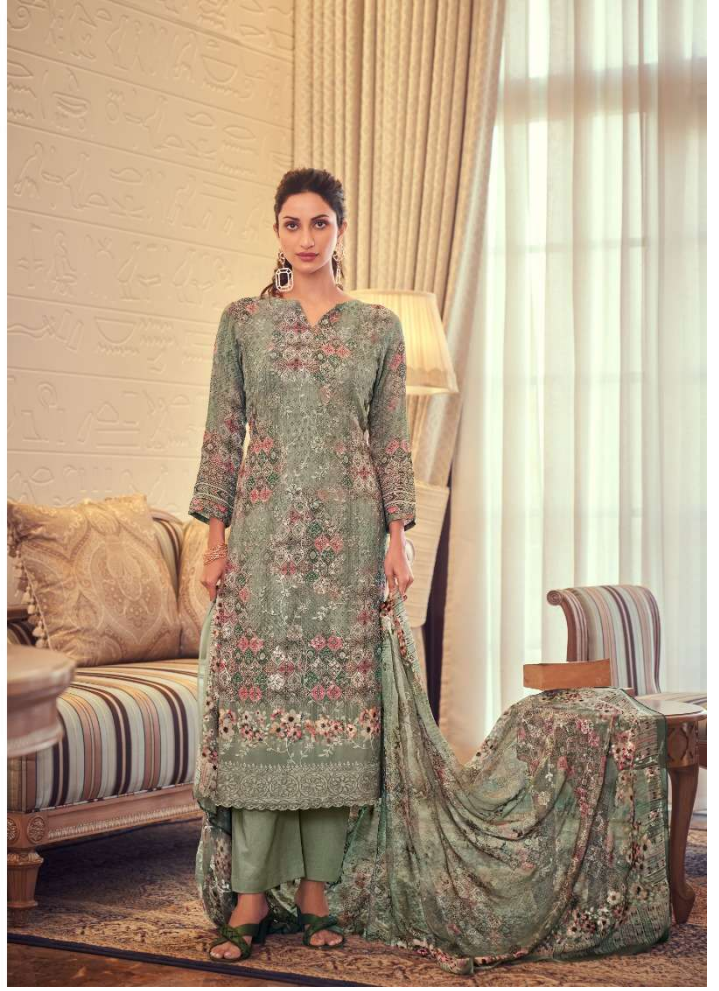

STYLE IS A WAY TO SAY WHO YOU ARE
WITHOUT HAVING TO SPEAK

10404