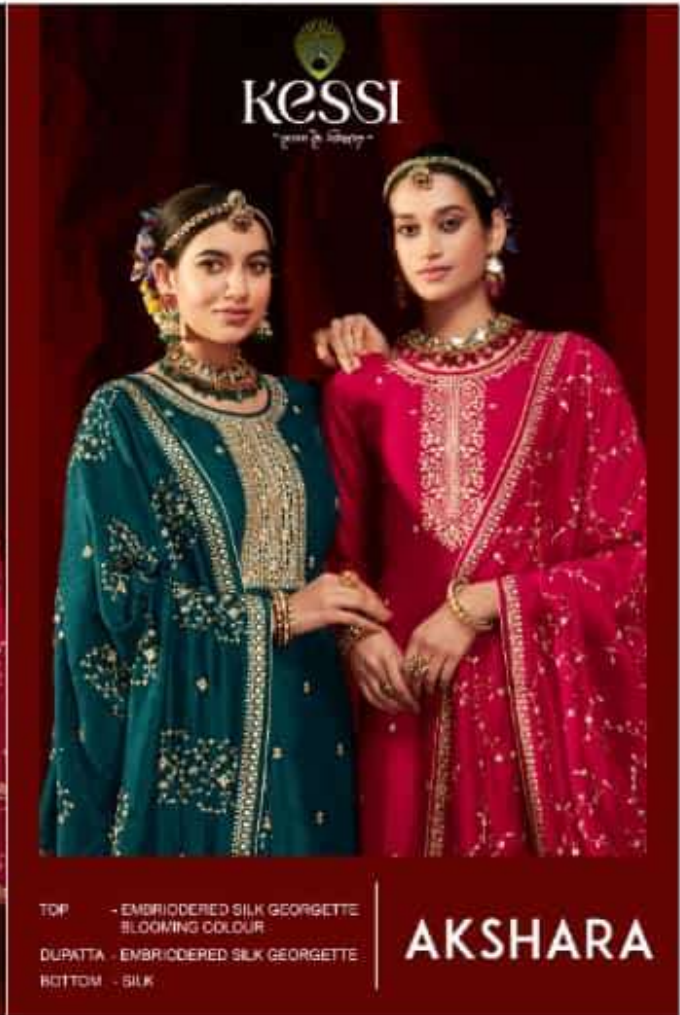

Akshara

1776

# Akshara

1774

1771

1772

1773

1774

1775

1776

**KESSI**  
Kurti & Dupatta

TOP - EMBROIDERED SILK GEORGETTE  
BLOOMING COLOUR  
DUPATTA - EMBROIDERED SILK GEORGETTE  
BOTTOM - SILK

**AKSHARA**