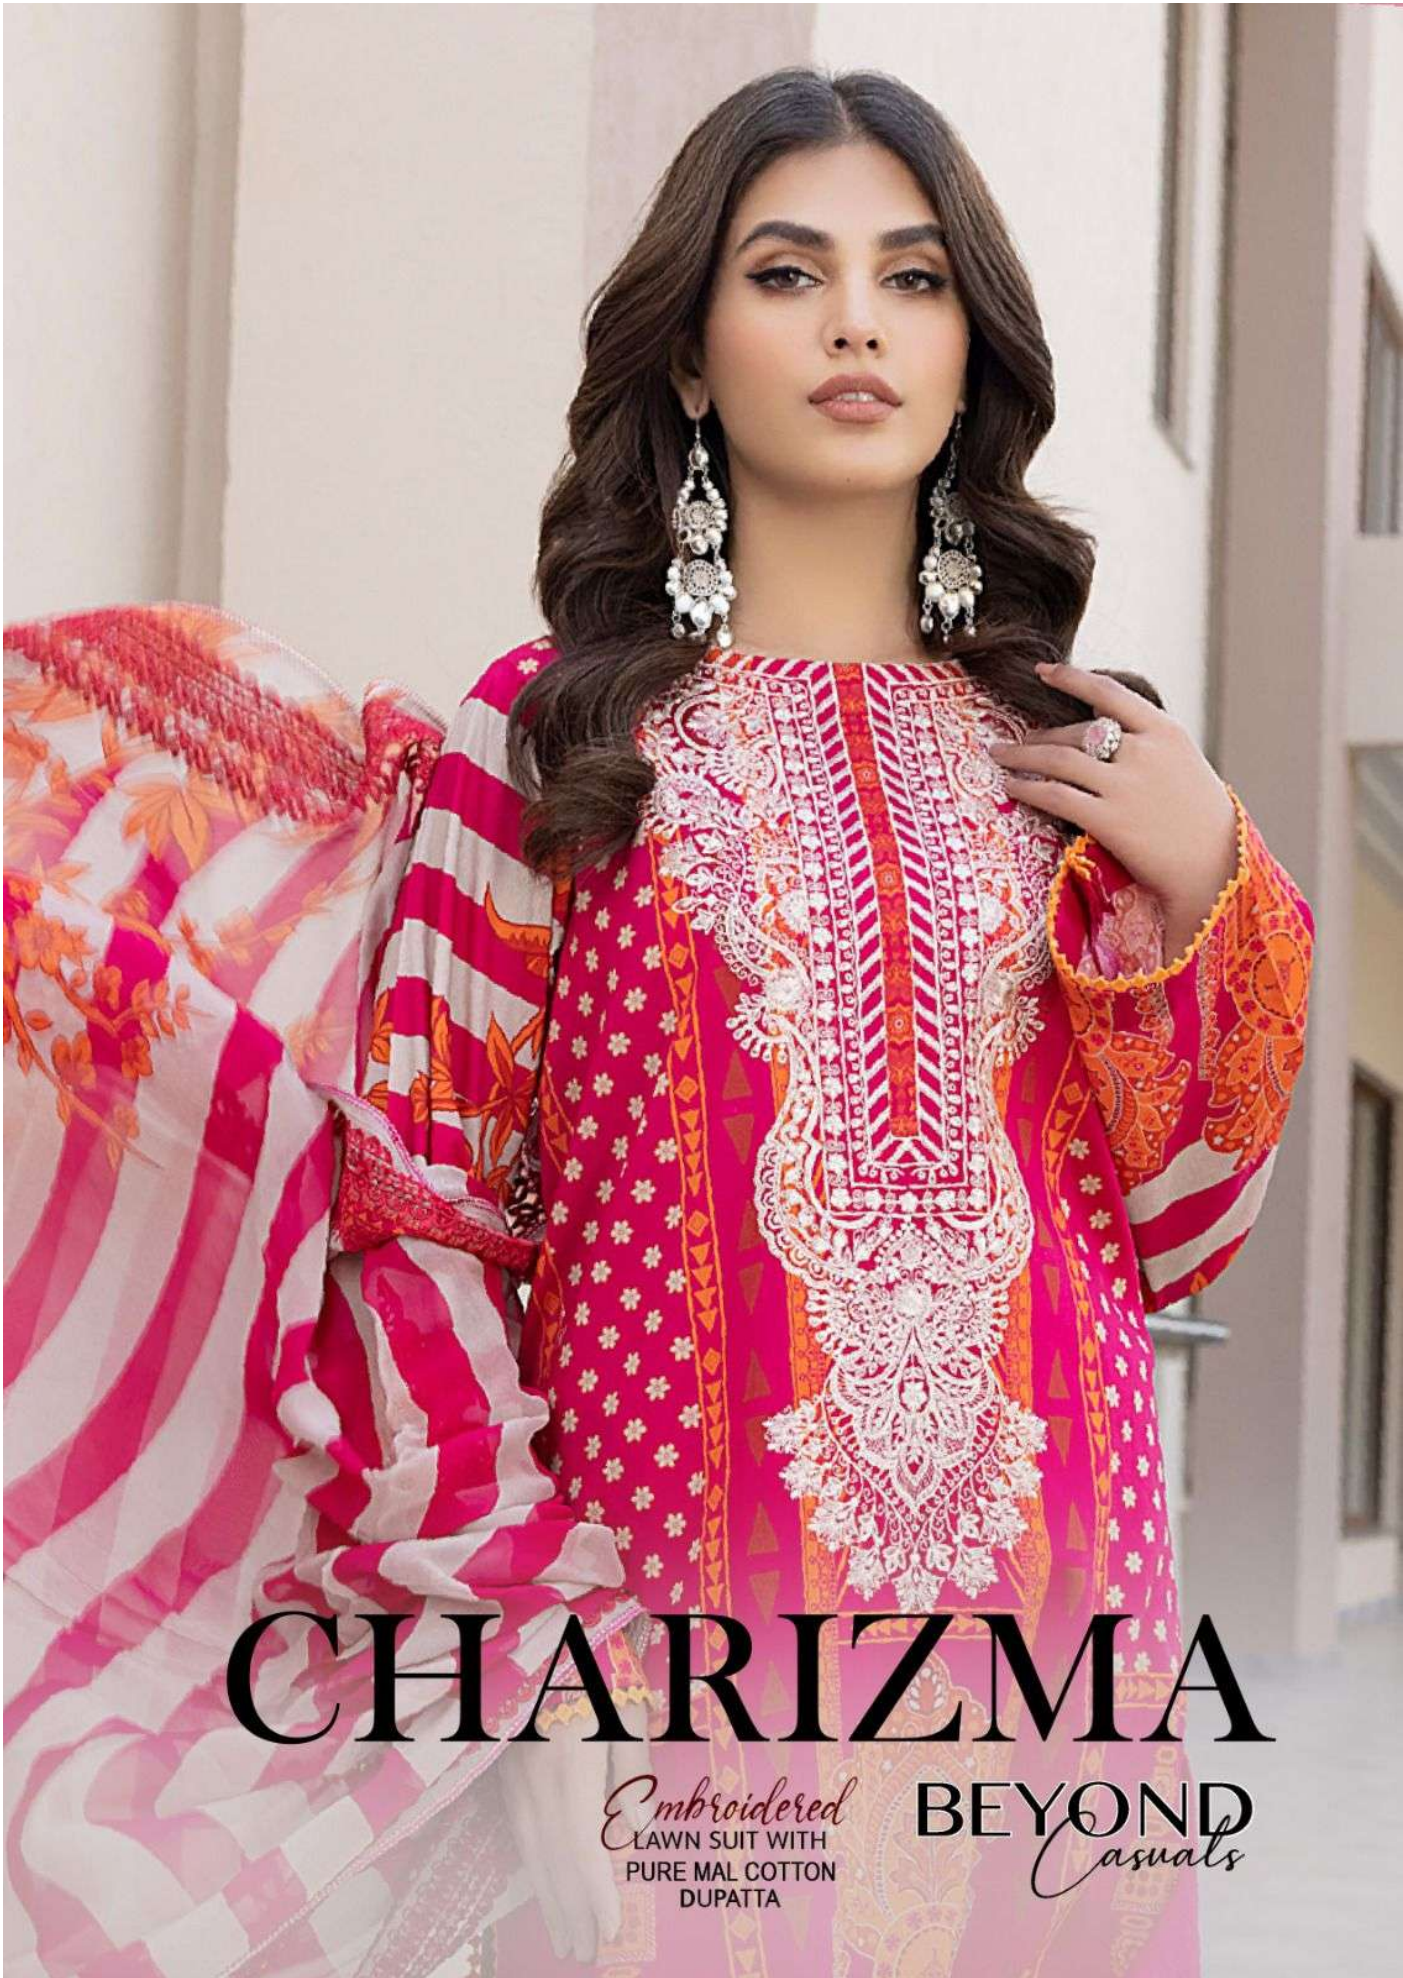

CHARIZMA

Embroidered
LAWN SUIT WITH
PURE MAL COTTON
DUPATTA

BEYOND
Casuals