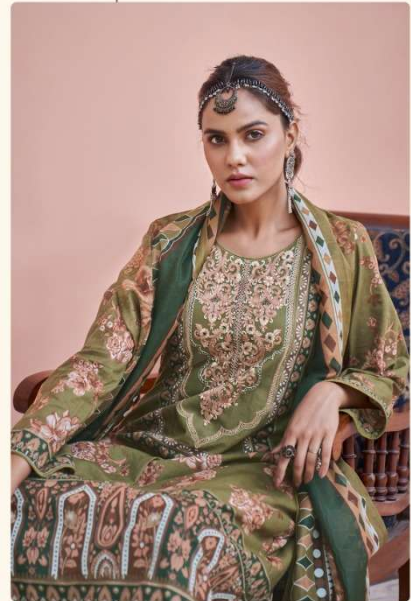

Kesari
TRENDZ

D.NO.954

The text 'Jannat-e-noor' is presented in a white, elegant script font, centered within a white rectangular box. The box is decorated with intricate, symmetrical floral and scrollwork patterns on its left and right sides.

D.NO.951

Jannat-e-noor

Kesari
TRENDZ

952

Kesari
TRENDZ

D.NO.956

 Kesari
TRENDZ

D.NO.955