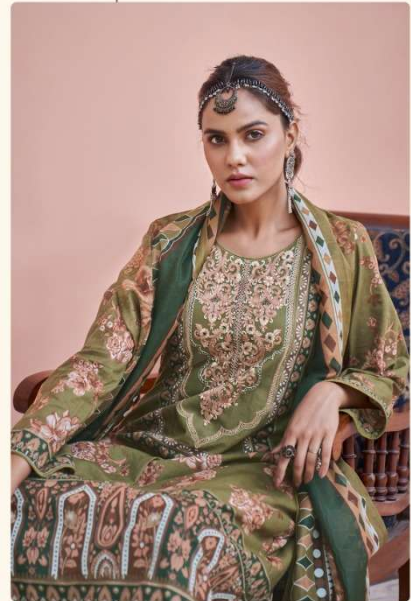

Kesari
TRENZ