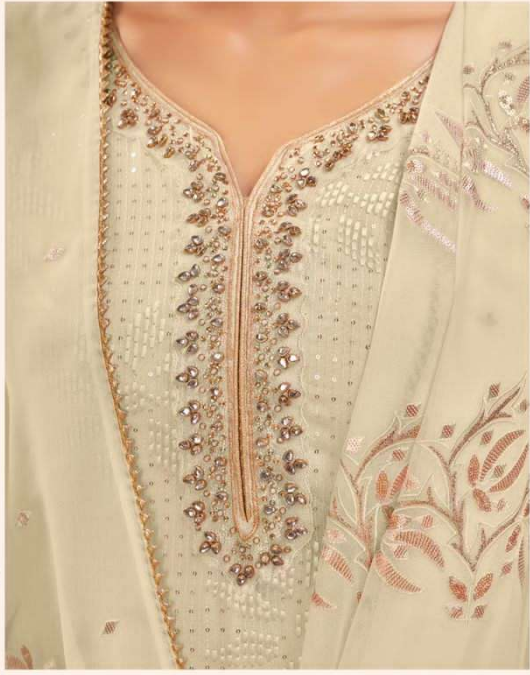

ALIZEH®
BOLD & BEAUTIFUL

• 2045 D •