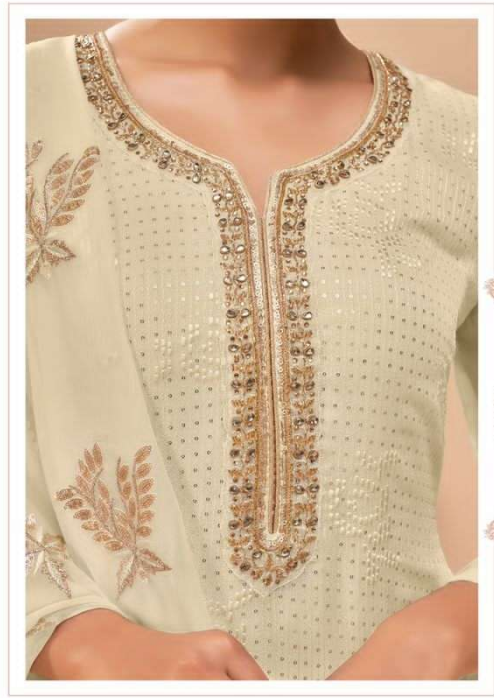

ALIZEH®
ELEGANCE & BEAUTY