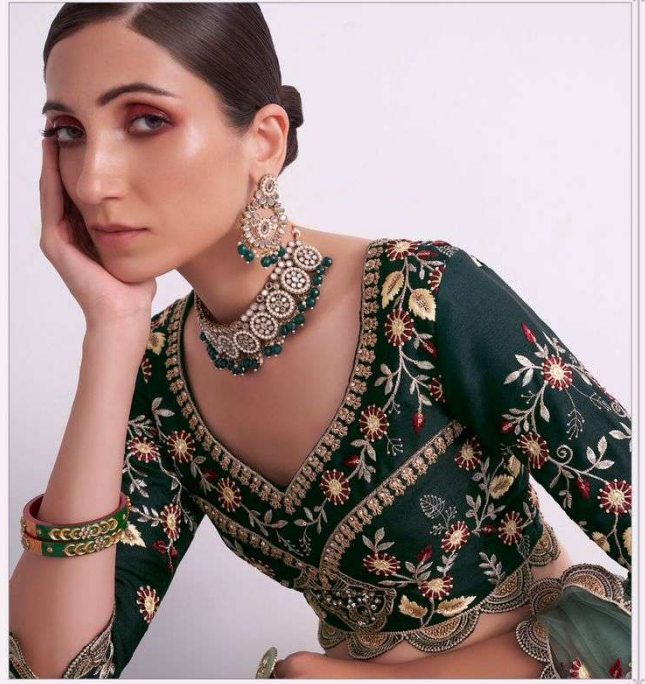

 **ALIZEH**[®]
BOLD & BEAUTIFUL

1070

1071

1072

SHADES

RATE LIST

D. NO	COLOR	RATE
1070	SHADED PINK	11295
1071	SHADED GREEN	6985
1072	CHERRY RED	11295
TOTAL		29575/-

*12% GST EXTRA

FABRIC AND WORK DESCRIPTION:

D.NO 1070 & 1072

NET LEHENGA, DUPATTA & BLOUSE BEAUTIFULLY EMNROIDERED WITH CORDING, SEQUINS, THREAD AND ZARI WORK. ZARKAN AND HAND EMBELLISHMENTS DONE ALL OVER THE LEHENGA, BLOUSE AND DUPATTA

D.NO 1071

SILK LEHENGA & BLOUSE BEAUTIFULLY EMROIDERED WITH THREAD, SEQUINS AND METTE WORK, DUPATTA ON NET FABRIC WITH FOUR SIDE CUT WORK BORDER AND BUTTA WORK, ZARKAN EMBELLISHMENT ALL OVER THE LEHENGA AND BLOUSE

SIZE DETAILS:

BLOUSE – UNSTITCHED UP TO 44" BUST & LEHENGA – SEMI STITCHED UP TO 44"
WAIST

 **ALIZEH**[®]
BOLD & BEAUTIFUL

We WILL WEAR YOU WITH A SMILE!
1070

ALIZEH 1071

 **ALIZEH**[®]
BOLD & BEAUTIFUL

ALIZEH
GOLD & SILVER