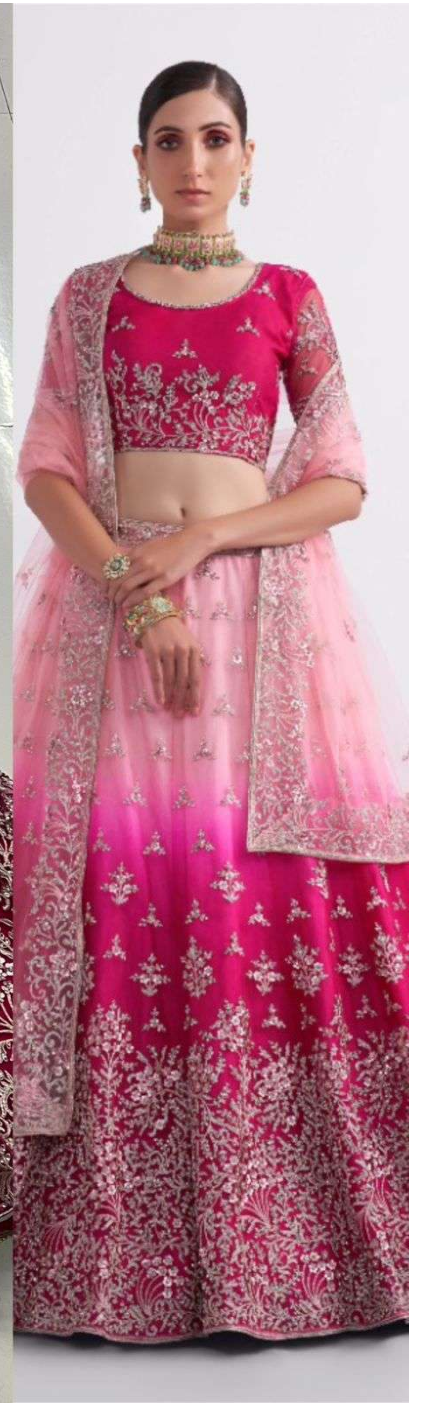

 **ALIZEH**[®]
BOLD & BEAUTIFUL

1070

1071

1072

SHADES

RATE LIST

D. NO	COLOR	RATE
1070	SHADED PINK	11295
1071	SHADED GREEN	6985
1072	CHERRY RED	11295
TOTAL		29575/-

*12% GST EXTRA

FABRIC AND WORK DESCRIPTION:

D.NO 1070 & 1072

NET LEHENGA, DUPATTA & BLOUSE BEAUTIFULLY EMNROIDERED WITH CORDING, SEQUINS, THREAD AND ZARI WORK. ZARKAN AND HAND EMBELLISHMENTS DONE ALL OVER THE LEHENGA, BLOUSE AND DUPATTA

D.NO 1071

SILK LEHENGA & BLOUSE BEAUTIFULLY EMROIDERED WITH THREAD, SEQUINS AND METTE WORK, DUPATTA ON NET FABRIC WITH FOUR SIDE CUT WORK BORDER AND BUTTA WORK, ZARKAN EMBELLISHMENT ALL OVER THE LEHENGA AND BLOUSE

Go FORTH & BE FABULOUS
1071

Go FORTH & BE FABULOUS!
1071

ALIZEH
GOLD & BEAUTIFUL

ALIZEH 1072

ALIZEH 1070

 **ALIZEH**[®]
BOLD & BEAUTIFUL

SHADES

ALIZEH
BOLD & BEAUTIFUL