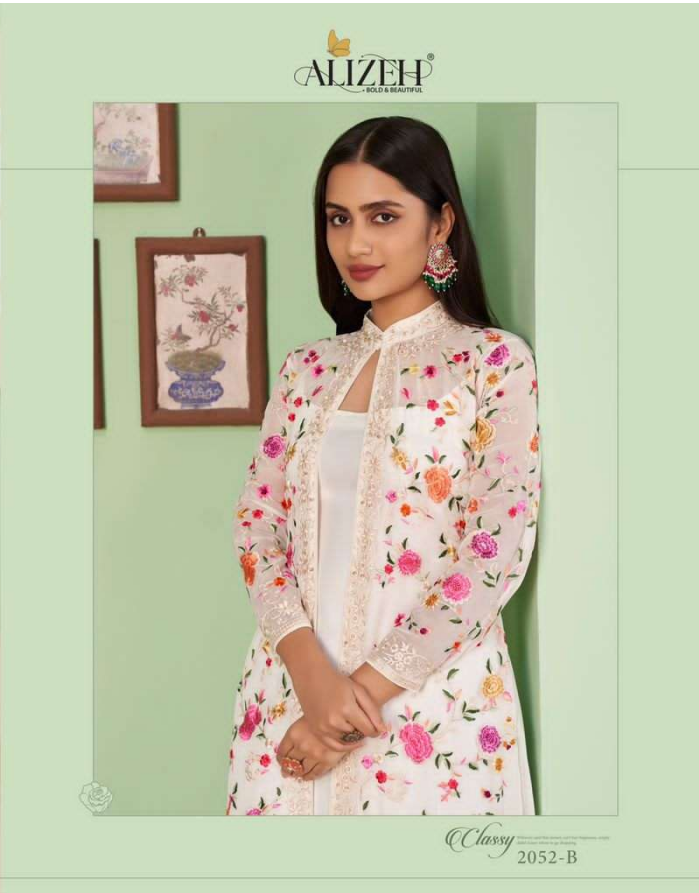

# MURAD

VOL-10

  
**ALIZEH**  
- BOLD & BEAUTIFUL

2052-A

2052-B

2052-C

2052-D

ALIZEH®  
BOLD & BEAUTIFUL

### FABRIC DESCRIPTION:

JACKET – ALIZEH GEORGETTE, INNER & BOTTOM - DULL SANTOON

DUPATTA - NET

### WORK DESCRIPTION:

JACKET STYLE SUIT IN FLORAL MULTI THREAD, ZARI AND SEQUINS EMBROIDERY WITTH PANEL

### SIZE DETAILS:

TOP- SEMI STITCHED UP TO SIZE 44" BUST

DUPATTA- 2.25 MTRS

ALIZEH  
BOLD & BEAUTIFUL

Gorgeous  
2052-D

ALIZEH  
BOLD & BEAUTIFUL

*Angelic*  
2052-C

ALIZEH  
GOLD & BEAUTIFUL