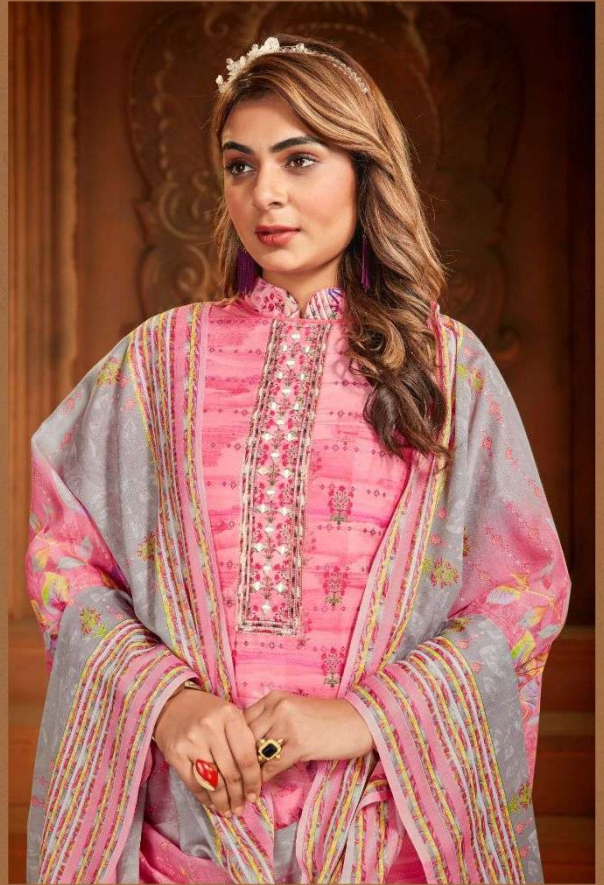

D. No. 1008

Shin
Gori ™
Silk Mills

Salma

COLOUR ME BEAUTIFUL

IN THE WORLD OF TRENDS, WE MAKE PEOPLE LOOKS CLASSY.

D.No.1003

Shree
Gori CSMTM
Silk Mills
Salma

SPRING INTO STYLE