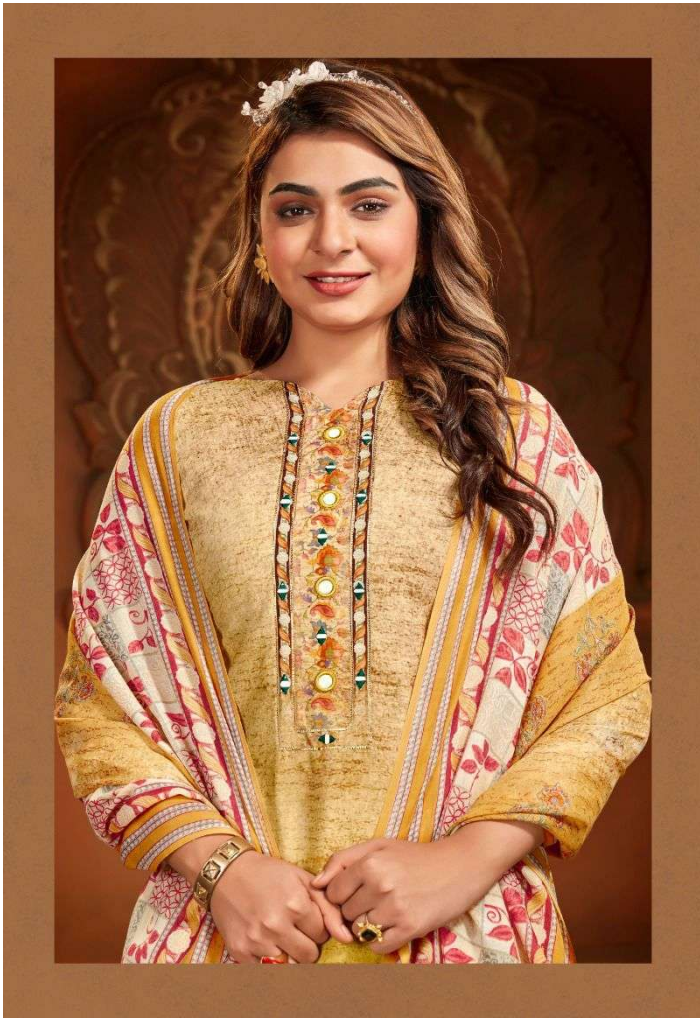

D. No. 1008

Shin
Gori ™
Silk Mills

Salma

COLOUR ME BEAUTIFUL

IN THE WORLD OF TRENDS, WE MAKE PEOPLE LOOKS CLASSY.

D.No.1003

Shree
Gori CSMTM
Silk Mills
Salma

SPRING INTO STYLE