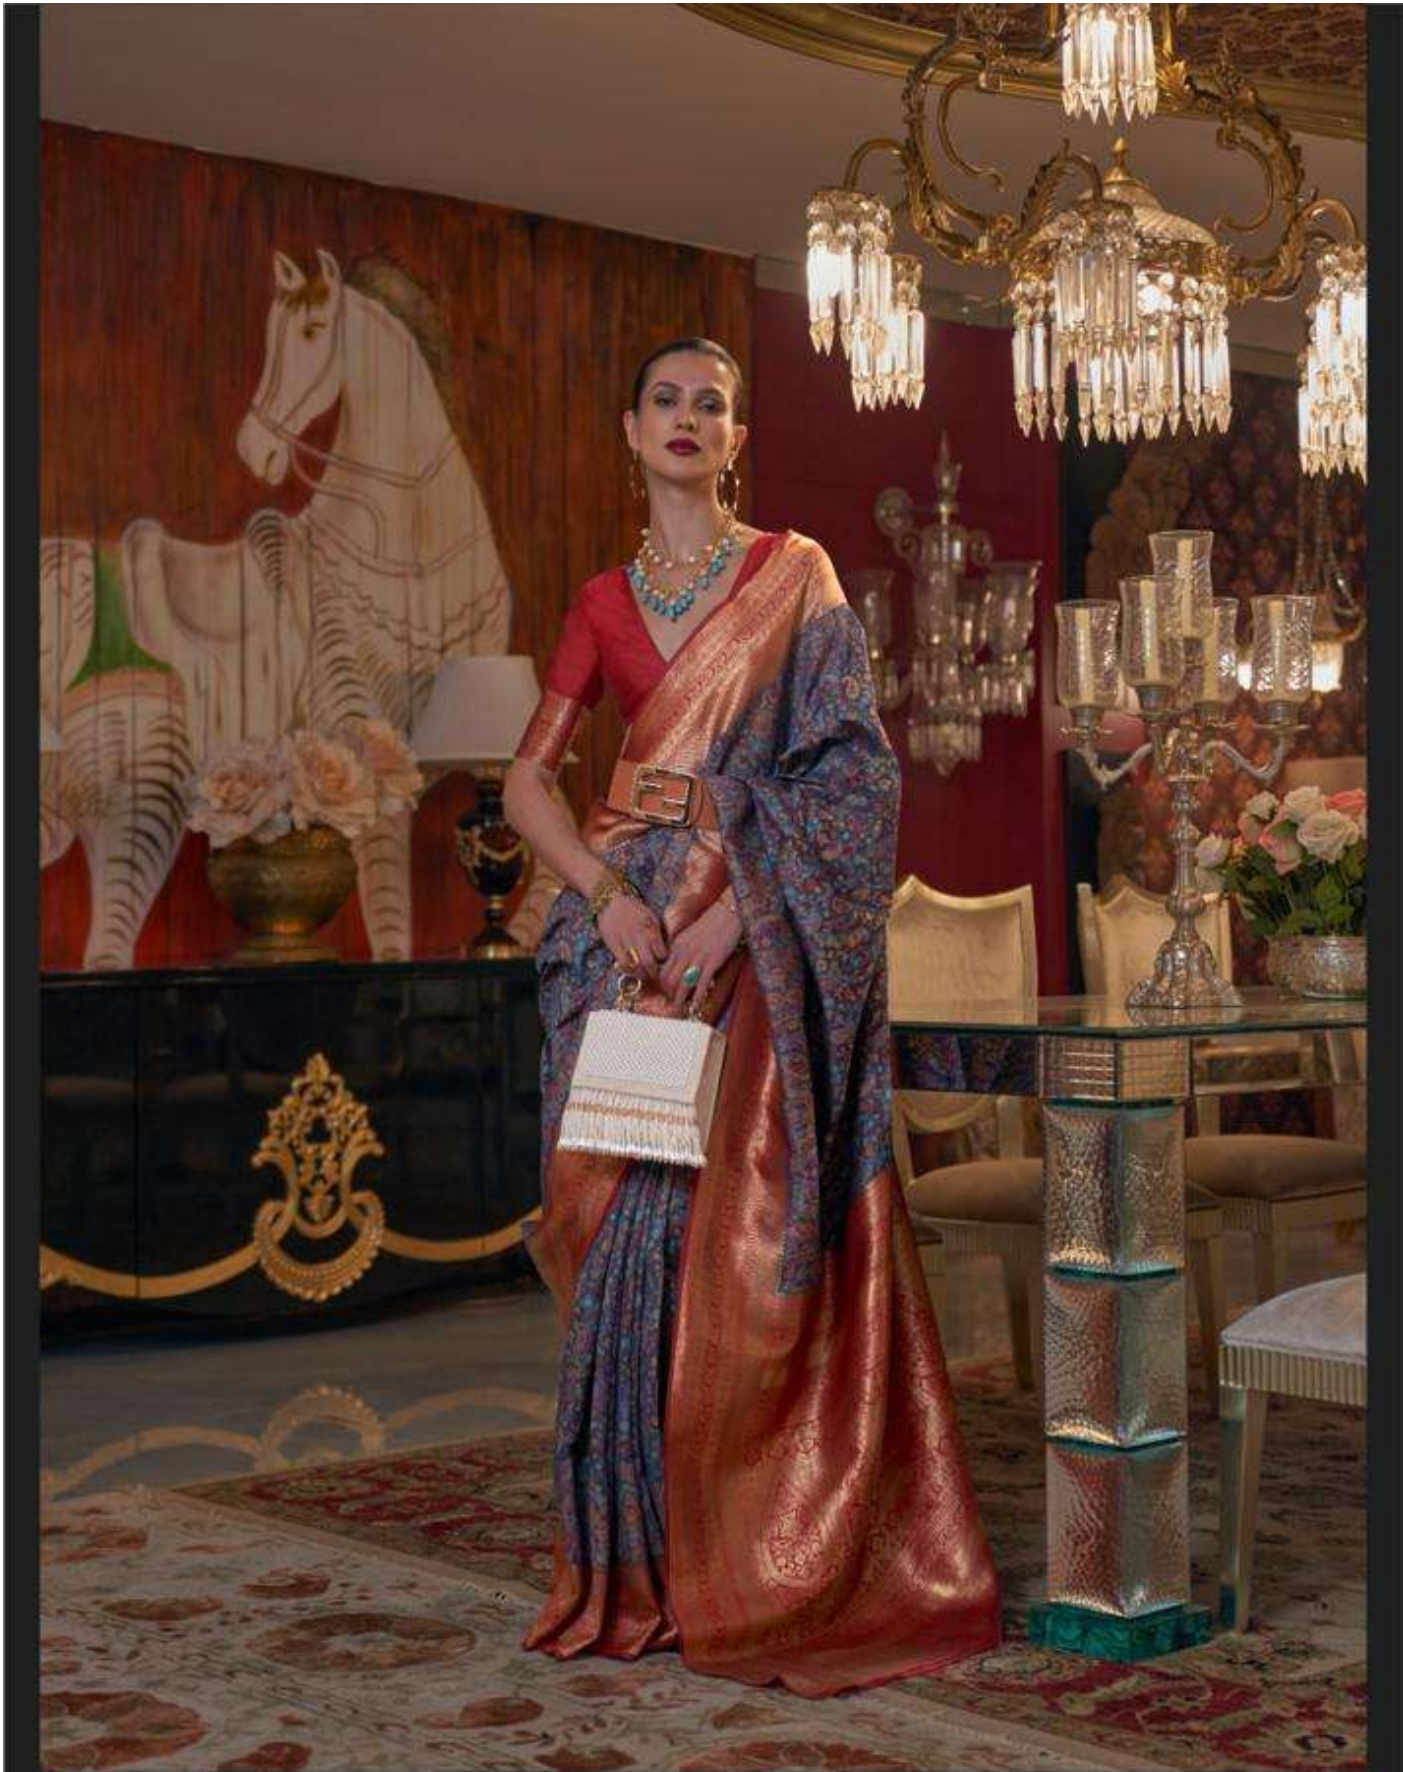

RAJTEX
Amalgam
Print cases | Lehngas | Silk sarees

KSHAHIDA SILK
MODAL KASHMIRI CHAAP HANDLOOM WEAVING

319005