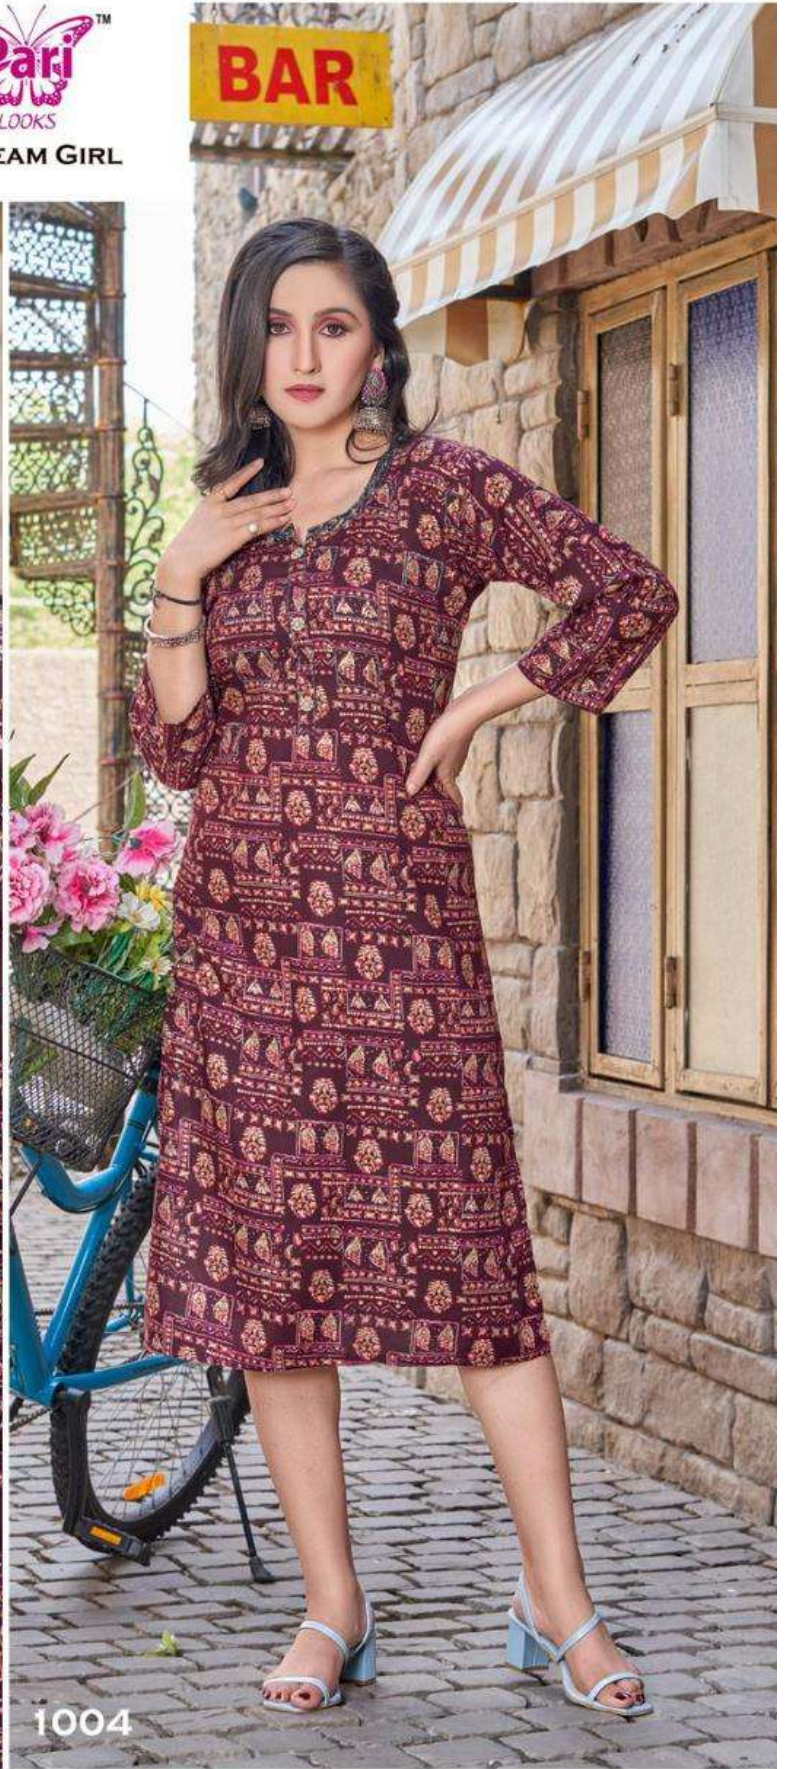

DREAM GIRL

1004