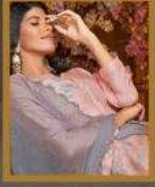

S 50012

KAVYA

KAVYA

TOP:
Pure Maslin Digital print with Delicate
Embroidery with Handwork

DUPATTA:
Pure Japan Shiffon Embroidery
Sealping work

BOTTOM:
Pure Lawn

SET OF 4 DESIGN

S 50009

S 50011

S 50012

SHUROO
TRULY ETHNIC

S 50010

KAVYA

KAVYA

TOP:
Pure Maslin Digital print with Delicate
Embroidery with Handwork

DUPATTA:
Pure Japan Shiffon Embroidery
Sealping work