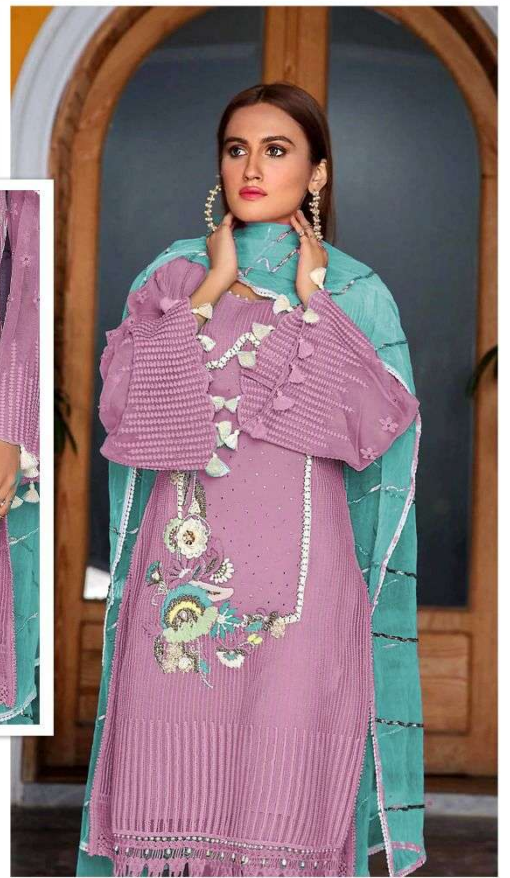

TOP :- Pure Heavy Fox Georgette

Pant:- Pure Heavy Cotton

INNER :- Pure Santoon

DUPATTA:- Pure Organza Gotapatti
Work Duptta

ZELBURY™
WE DRAW YOUR DREAMS

D.NO.
Z-117 D

Fabric Details

TOP :- Pure Heavy Fox Georgette