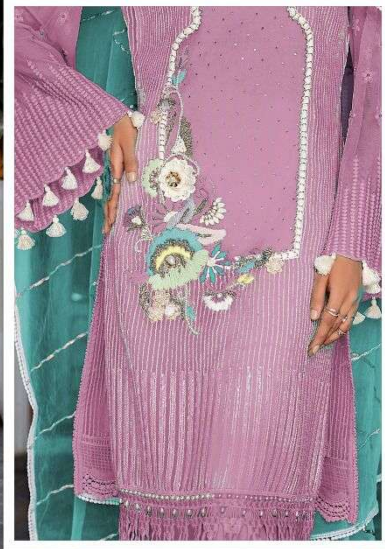

TOP :- Pure Heavy Fox Georgette

Pant:- Pure Heavy Cotton

INNER :- Pure Santoon

DUPATTA:- Pure Organza Gotapatti
Work Duptta

ZELBURY™
WE DRAW YOUR DREAMS

D.NO.
Z-117 D

Fabric Details

TOP :- Pure Heavy Fox Georgette