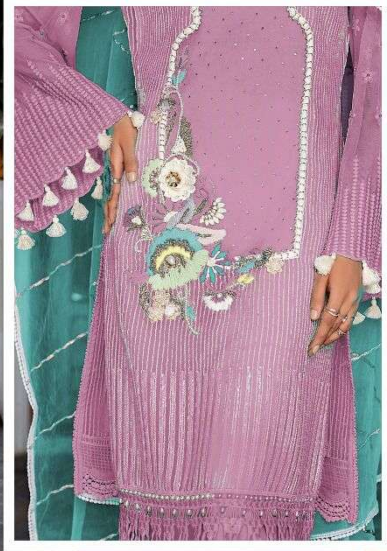

TOP :- Pure Heavy Fox Georgette

Pant:- Pure Heavy Cotton

INNER :- Pure Santoon

DUPATTA:- Pure Organza Gotapatti
Work Duptta

ZELBURY™
WE DRAW YOUR DREAMS

D.NO.
Z-117 D

Fabric Details

TOP :- Pure Heavy Fox Georgette