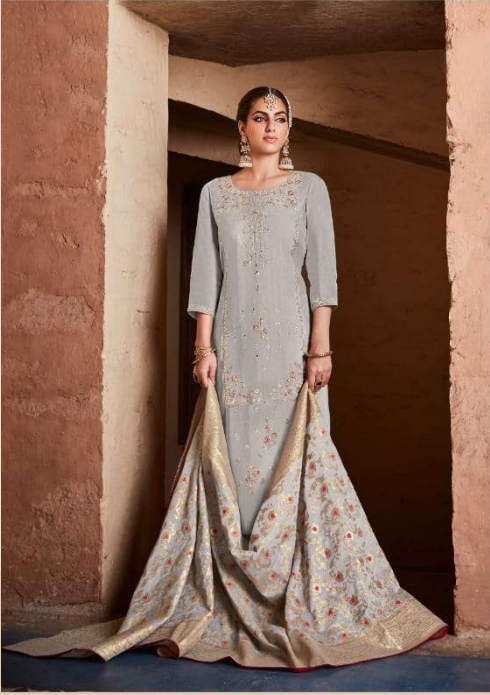

**TZU**  
"The Zest in You..."  
"A BRAND BY LCTM"

Shrish  
1003

**TZU**  
"The Zest in You..."  
"A BRAND BY LCTW"

Schriish  
1002

**TZU**  
"The Zest in You..."  
"A BRAND BY LGTM"

Shrish  
1005

1001

1002

## Sehrish

TOP : ROMAN SILK | BOTTOM : JAM SATIN  
DUPATTA : CHANDERI SILK MEENA ZARI JACQUARD