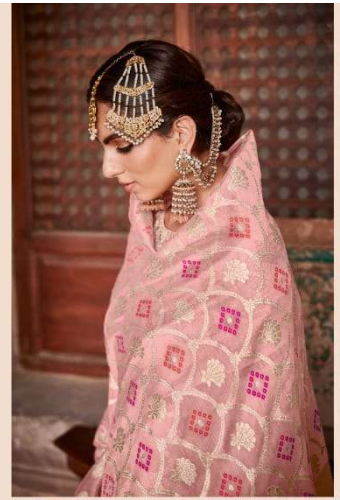

**TZU**  
"The Zest in You..."  
"A BRAND BY LCTM"

Shrish  
1003

**TZU**  
"The Zest in You..."  
"A BRAND BY LCTW"

Schriish  
1002

**TZU**  
"The Zest in You..."  
"A BRAND BY LGTM"

Shrish  
1005

1001

1002

## Sehrish

TOP : ROMAN SILK | BOTTOM : JAM SATIN  
DUPATTA : CHANDERI SILK MEENA ZARI JACQUARD