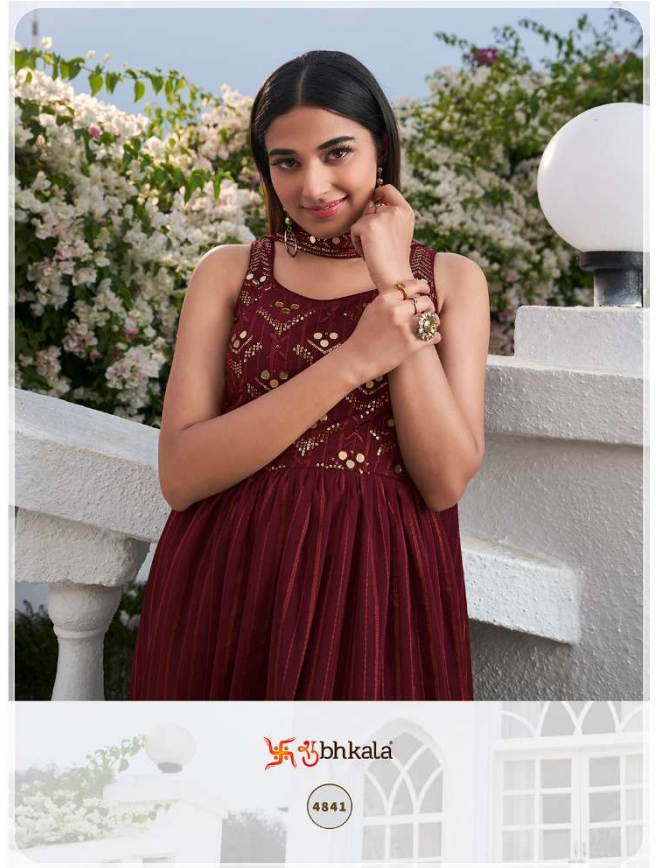

4841

4842

4843

4844

4845

श्रीbhkala

FLORY

VOL-28

Subhkala

4841

Design NO. (SKU)	Suit Color	Dupatta Color	Salwar Fabric	Dupatta Fabric	Type (Ready to Wear)	Suit & Dupatta Work	Weight	Top Length INCH	Dupatta Length MTR
<b>4841</b>	Maroon	Maroon	Georgette	Georgette	<b>42-XL SIZE</b>	THREAD AND SEQUINCE EMBROIDERED WORK	1 KG	55	2.10
<b>4842</b>	Olive	Olive	Georgette	Georgette	<b>42-XL SIZE</b>	THREAD AND SEQUINCE EMBROIDERED WORK	1 KG	55	2.10
<b>4843</b>	Purple	Purple	Georgette	Georgette	<b>42-XL SIZE</b>	THREAD AND SEQUINCE EMBROIDERED WORK	1 KG	55	2.10
<b>4844</b>	Red	Yellow	Georgette	Shimmer	<b>42-XL SIZE</b>	THREAD AND SEQUINCE EMBROIDERED WORK	1 KG	55	2.10
<b>4845</b>	Blue	Blue	Georgette	Georgette	<b>42-XL SIZE</b>	THREAD AND SEQUINCE EMBROIDERED WORK	1 KG	55	2.10