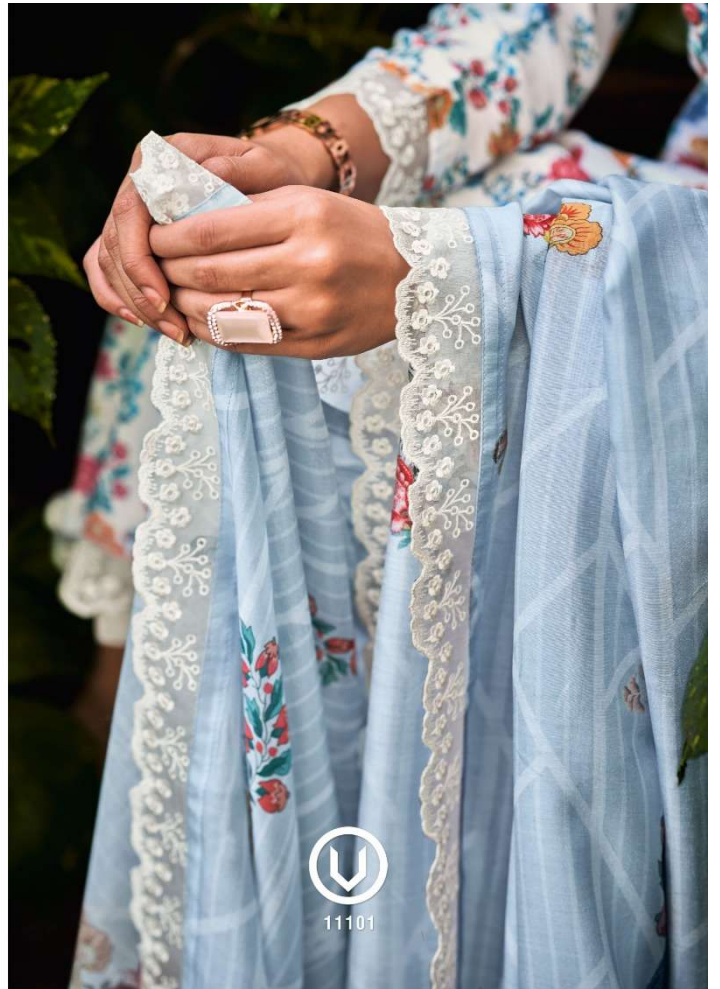

# Lumercous

Immerse yourself in unexpected,  
bright colors & Textures

FASHION EDIT | ENDLESS SUMMER

11104

*Modern*  
This trendy saree is designed  
for modern you

*Weaves* This season is going to be bright & colorful.