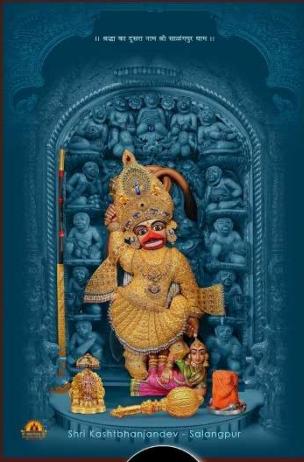

KALARANG

hemali

KALARANG

10472

10471

10472

10473

10474

- **TOP** - PURE COTTON SILK WITH WORK
- **BOTTOM** - PURE VISCOS REYON
- **DUPATTA** - PURE WITH WORK
- **DESIGNS** - 04

CATALOGUE :- *hemali*

RATE :- 835/-

KALARANG

Hattering
CREATION

Expediting variant colours to the femininity provide
you cloths which you can carry with pride

10474

KALARANG

HAS LAUNCHED NEW CATALOG

hemali

BOOK
NOW!

KALARANG
hemali

COMING
SOON

10471

10472

10473

10474

- **TOP** - PURE COTTON SILK WITH WORK
- **BOTTOM** - PURE VISCOS REYON
- **DUPATTA** - PURE WITH WORK
- **DESIGNS** - 04

CATALOGUE :- *hemali*

KALARANG

Our elegant collection
and fashion patterns define your quintessence.