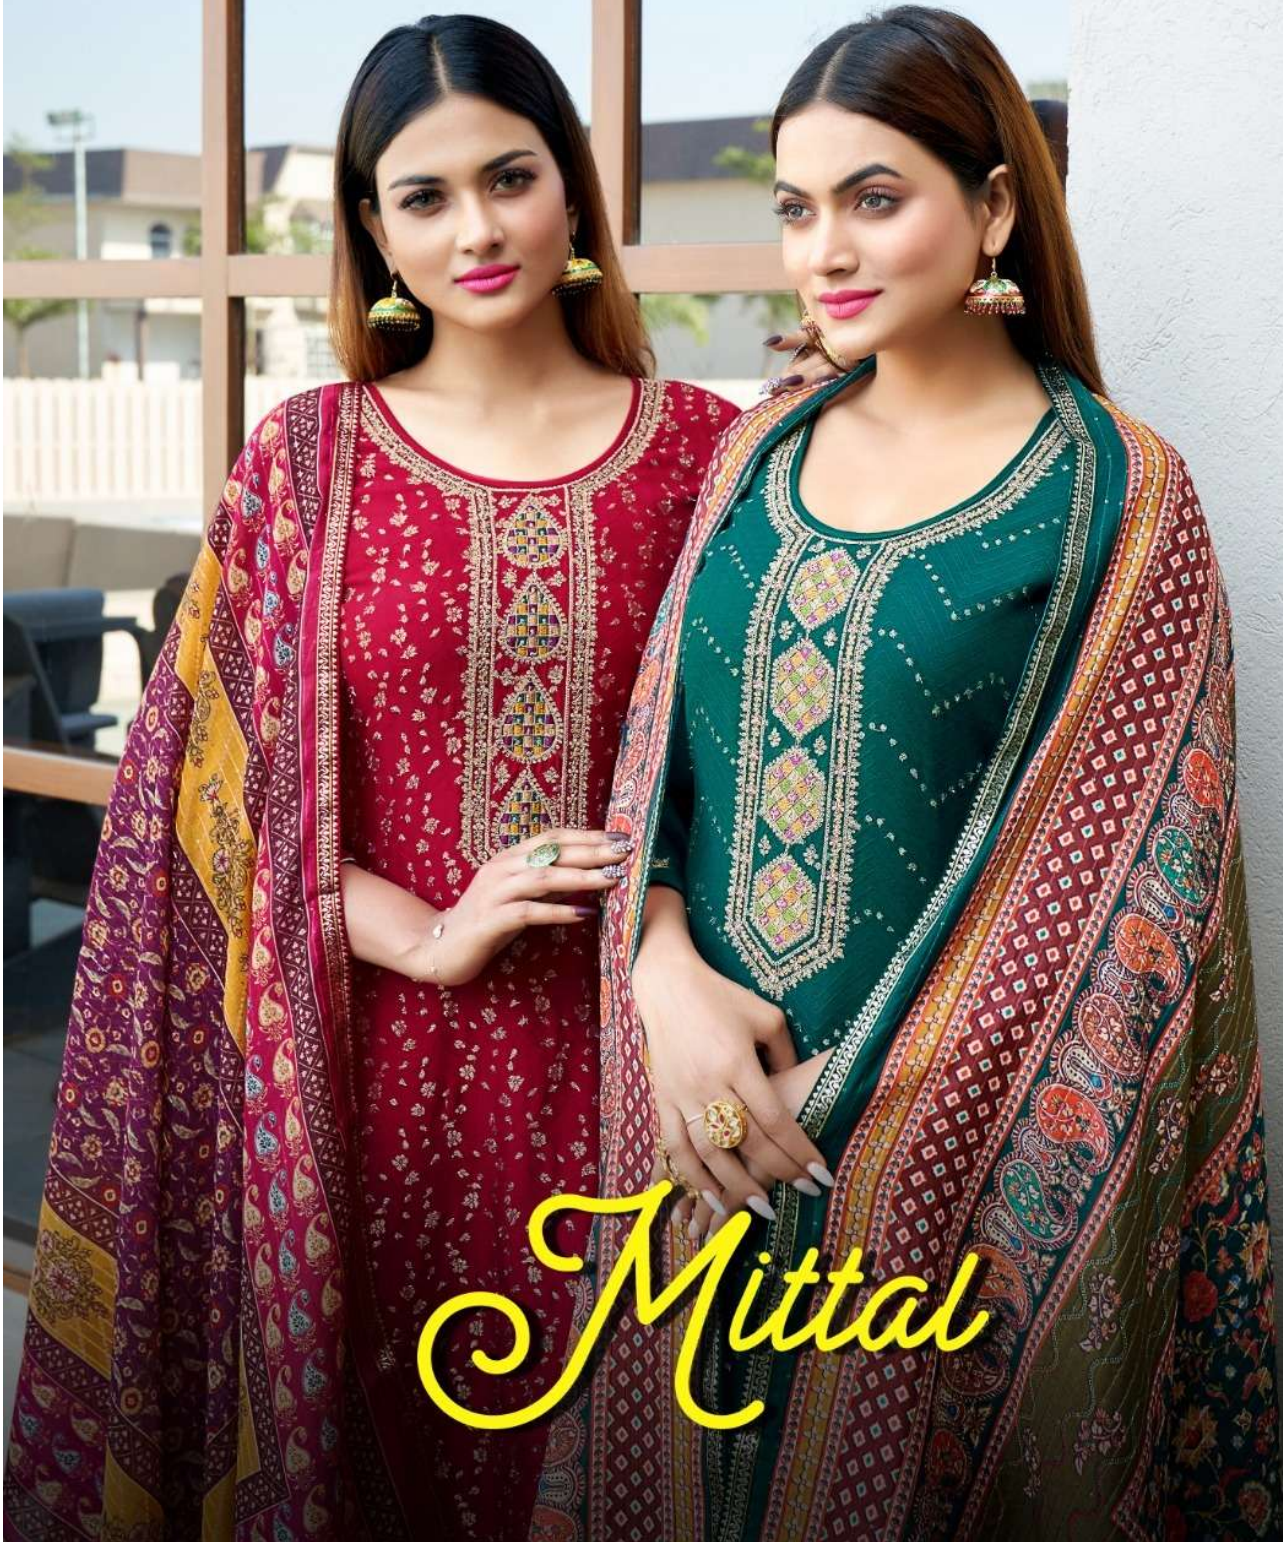

KALARANG

Mittal