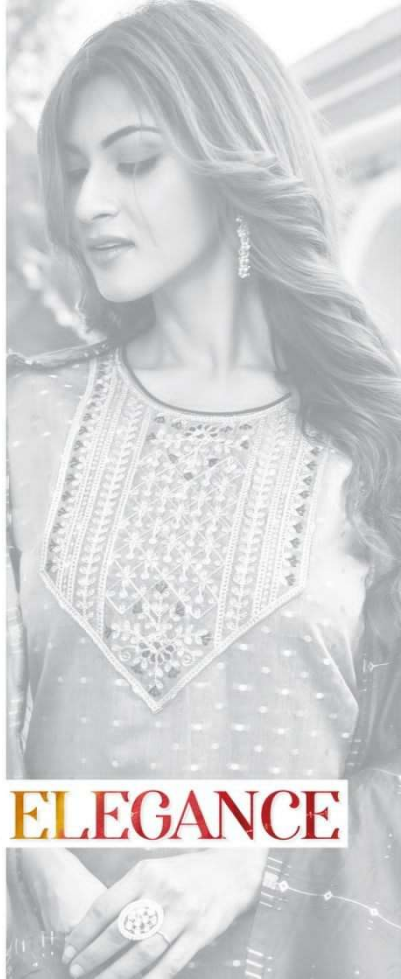

TIMELESS ELEGANCE

63003