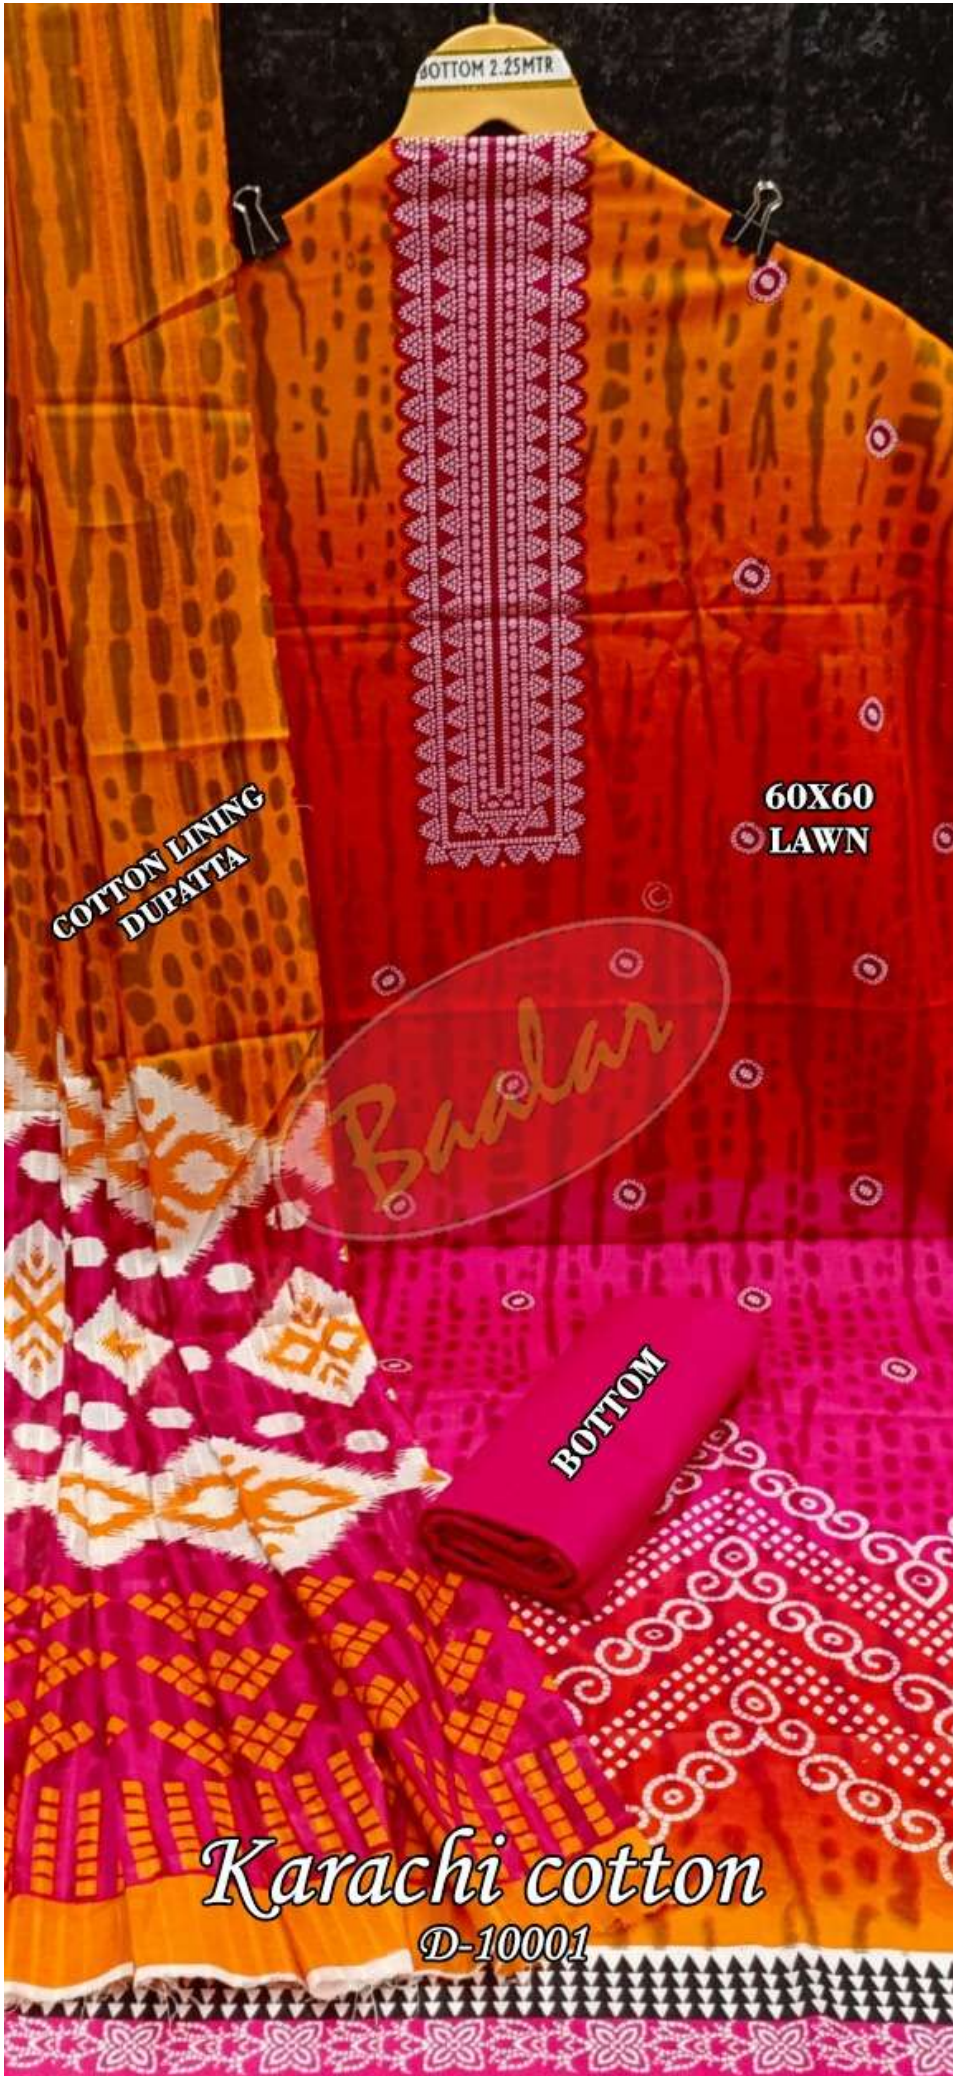

BOTTOM 2.25MTR

COTTON LINING
DUPATTA

60X60
LAWN

Buadar

BOTTOM

Karachi cotton
D-10001