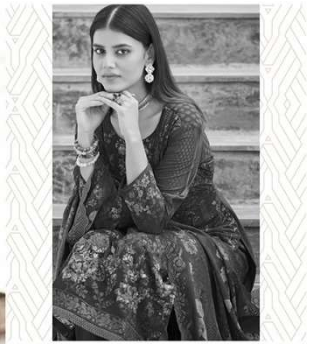

Shree Shalika®
FASHION

Shalika

HIT LIST

VOL. 100

FABRIC DETAILS

TOP : PURE GEORGETTE MULTI SEQUENCE

WORK WITH DIGITAL PRINT

BOTTOM + INNER : HEAVY SANTOON

Collection 2017

Shree Shalika
FASHION

fashion has the power to tell the world that who you are
without doing any noise.

Code#1004

Code#1003

Code#1004

Code#1005

Code#1006

Code#1007

Code#1008

Shalika

HIT LIST VOL. 100

Shree Shalika
FASHION

celebrate the feminine swag in every moment
of life because a feminine looks deserves a grate outfit

Code#1006

GLAMOUROUS TOUCH

classing looks needs a great design and best color combination for the glance in you.

Code#1005

Shree Shalika FASHION