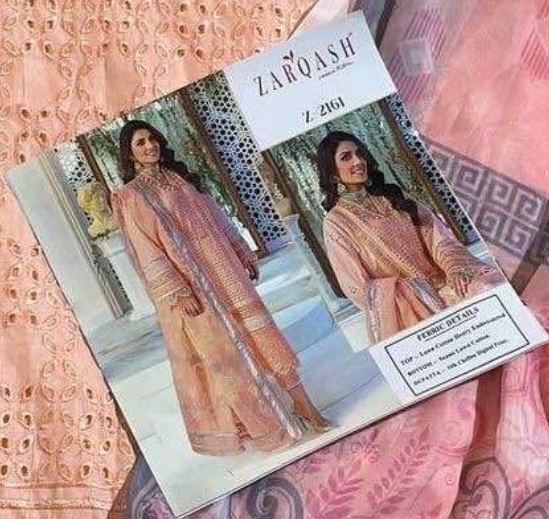

ZARQASH®

A BRAND BY KAY VIRA