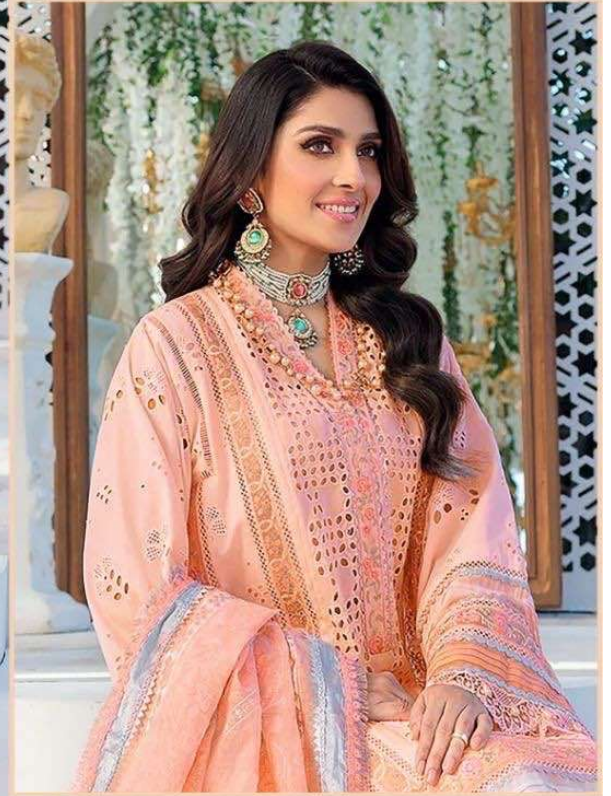

Z-2061

Z-2062

Z-2063

Z-2064

Z-2065

Z-2066

**FABRIC DETAILS**  
TOP :- Lawn Cotton Heavy Embroidered.  
BOTTOM :- Seami Lawn Cotton.  
DUPATTA :- Silk Chiffon Digital Print.

ZARQASH<sup>®</sup>  
A BRAND BY KOTOFIX

# ZARQASH<sup>TM</sup>

A BRAND BY KHAYYRA

ZARQASH<sup>™</sup>  
A BRAND BY KARYPINK

Z-2161

**FEBRIC DETAILS**

**TOP :- Lawn Cotton Heavy Embroidered.**

**BOTTOM :- Seami Lawn Cotton.**

**DUPATTA :- Silk Chiffon Digital Print.**