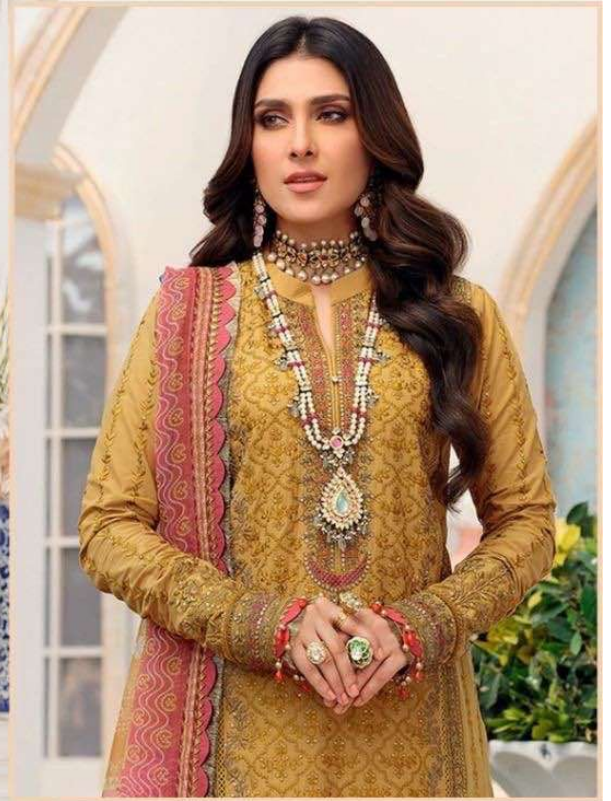

ZARQASH™
A BRAND BY KARYPINK

Z-2162

FEBRIC DETAILS

TOP :- Lawn Cotton Heavy Embroidered.

BOTTOM :- Seami Lawn Cotton.

DUPATTA :- Silk Chiffon Digital Print.