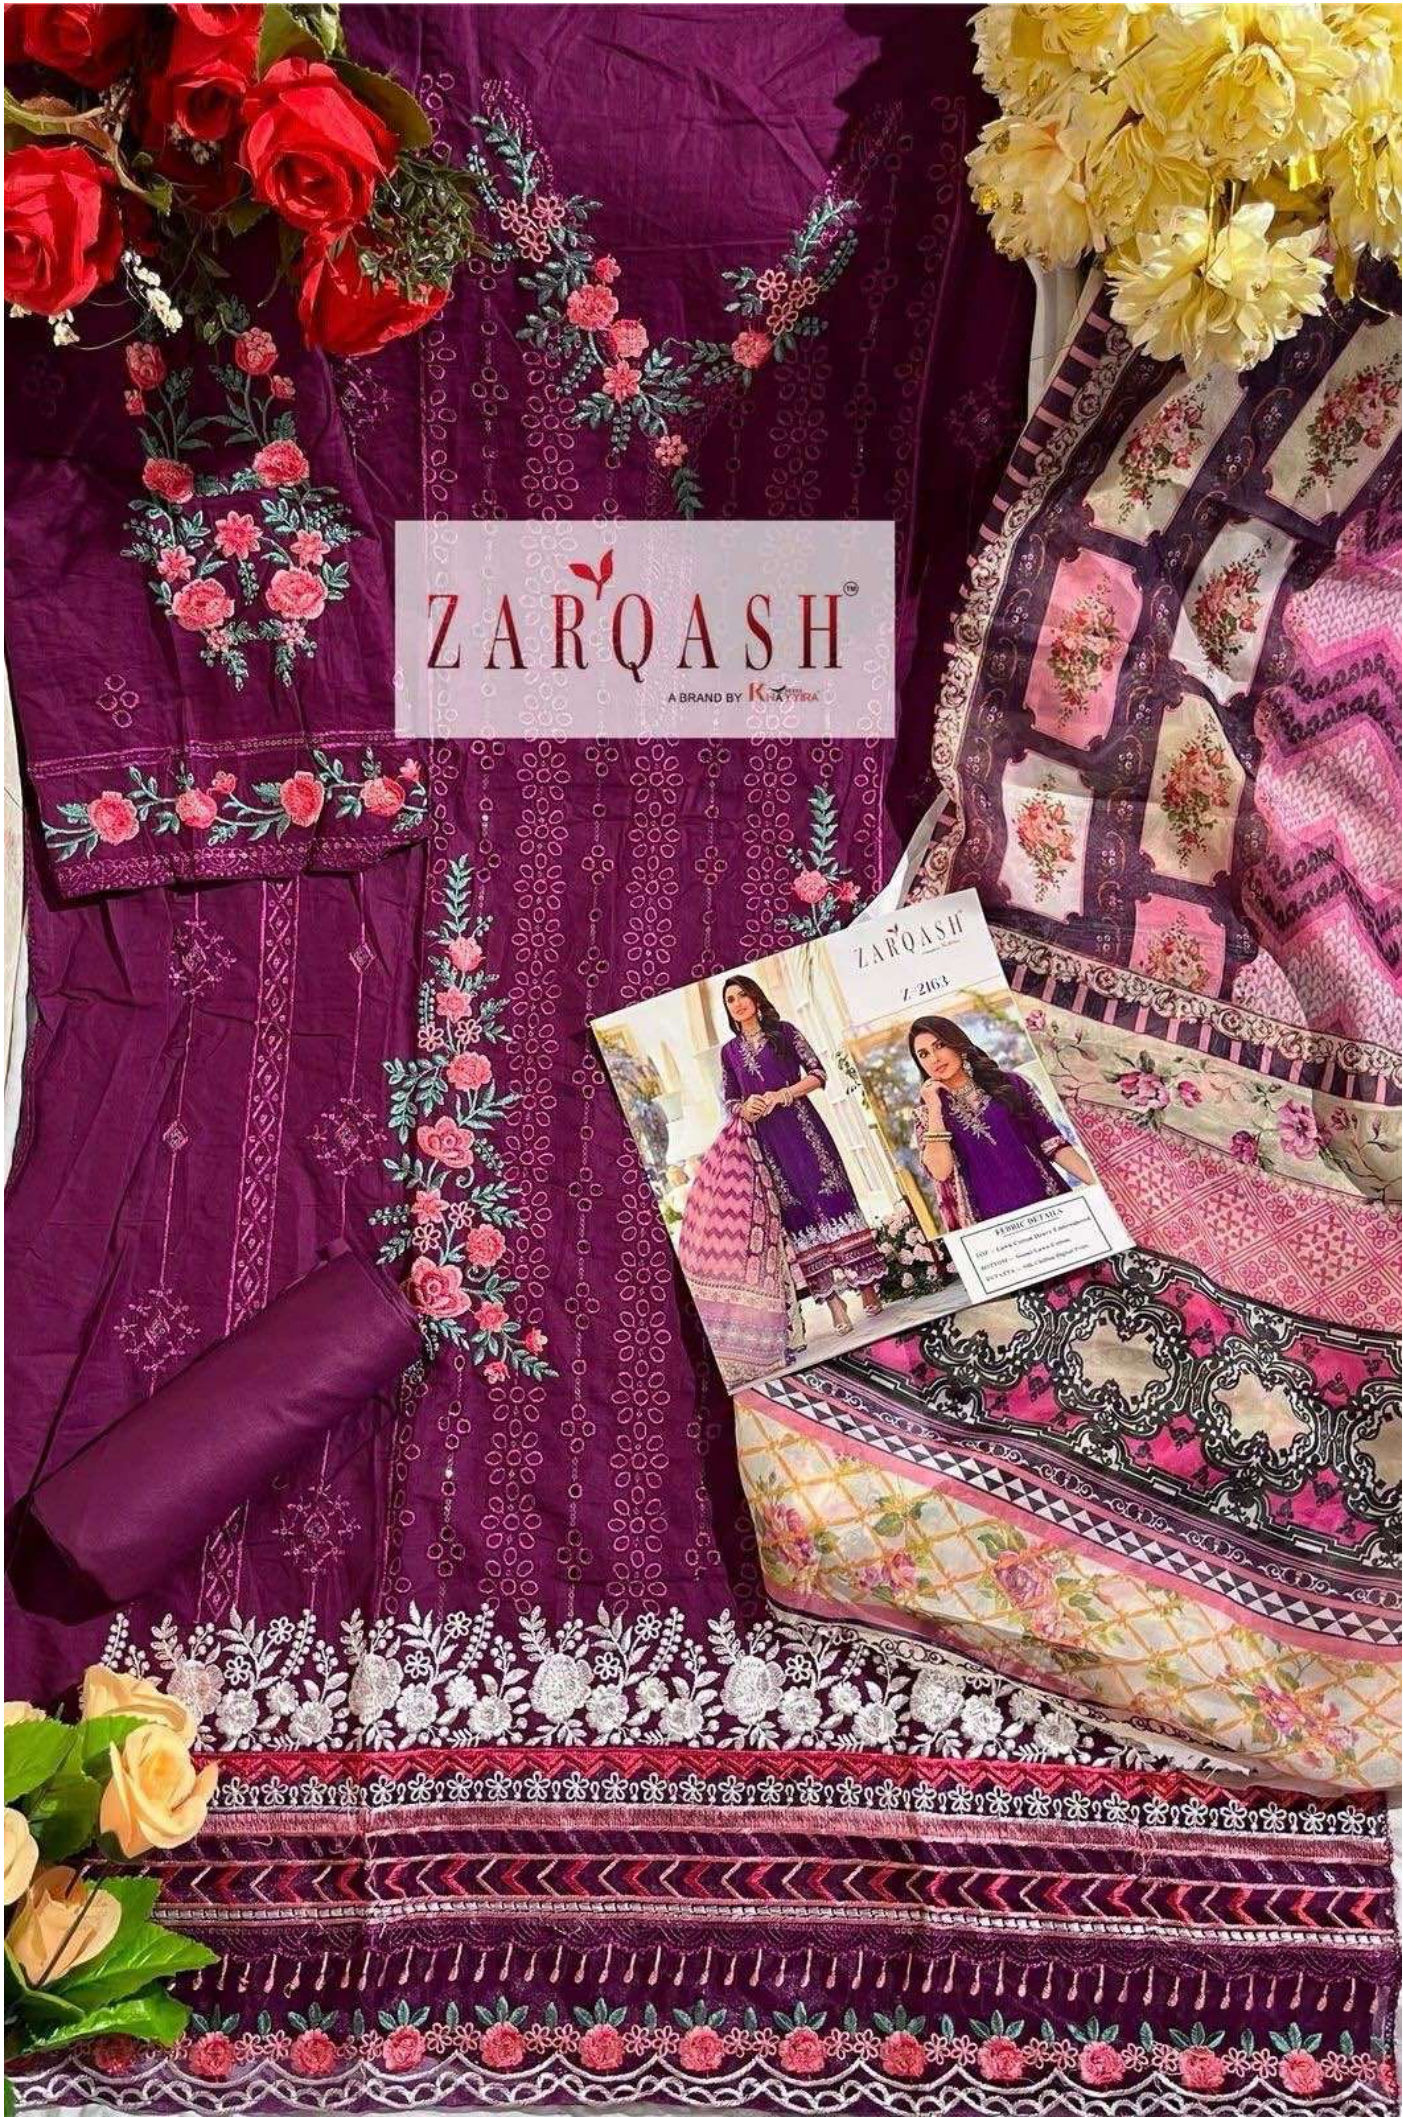

Z-2061

Z-2062

Z-2063

Z-2064

Z-2065

Z-2066

**FABRIC DETAILS**  
TOP :- Lawn Cotton Heavy Embroidered.  
BOTTOM :- Seami Lawn Cotton.  
DUPATTA :- Silk Chiffon Digital Print.

ZARQASH<sup>®</sup>  
A BRAND BY KOTOFIX

ZARQASH<sup>®</sup>

A BRAND BY KAY VIRA

ZARQASH<sup>™</sup>  
A BRAND BY KARYPINK

Z-2162

**FEBRIC DETAILS**

**TOP :- Lawn Cotton Heavy Embroidered.**

**BOTTOM :- Seami Lawn Cotton.**

**DUPATTA :- Silk Chiffon Digital Print.**

# ZARQASH™

A BRAND BY KHAJURA

ZARQASH<sup>™</sup>  
A BRAND BY KATYPERK

Z-2165

**FEBRIC DETAILS**

**TOP :- Lawn Cotton Heavy Embroidered.**

**BOTTOM :- Seami Lawn Cotton.**

**DUPATTA :- Silk Chiffon Digital Print.**