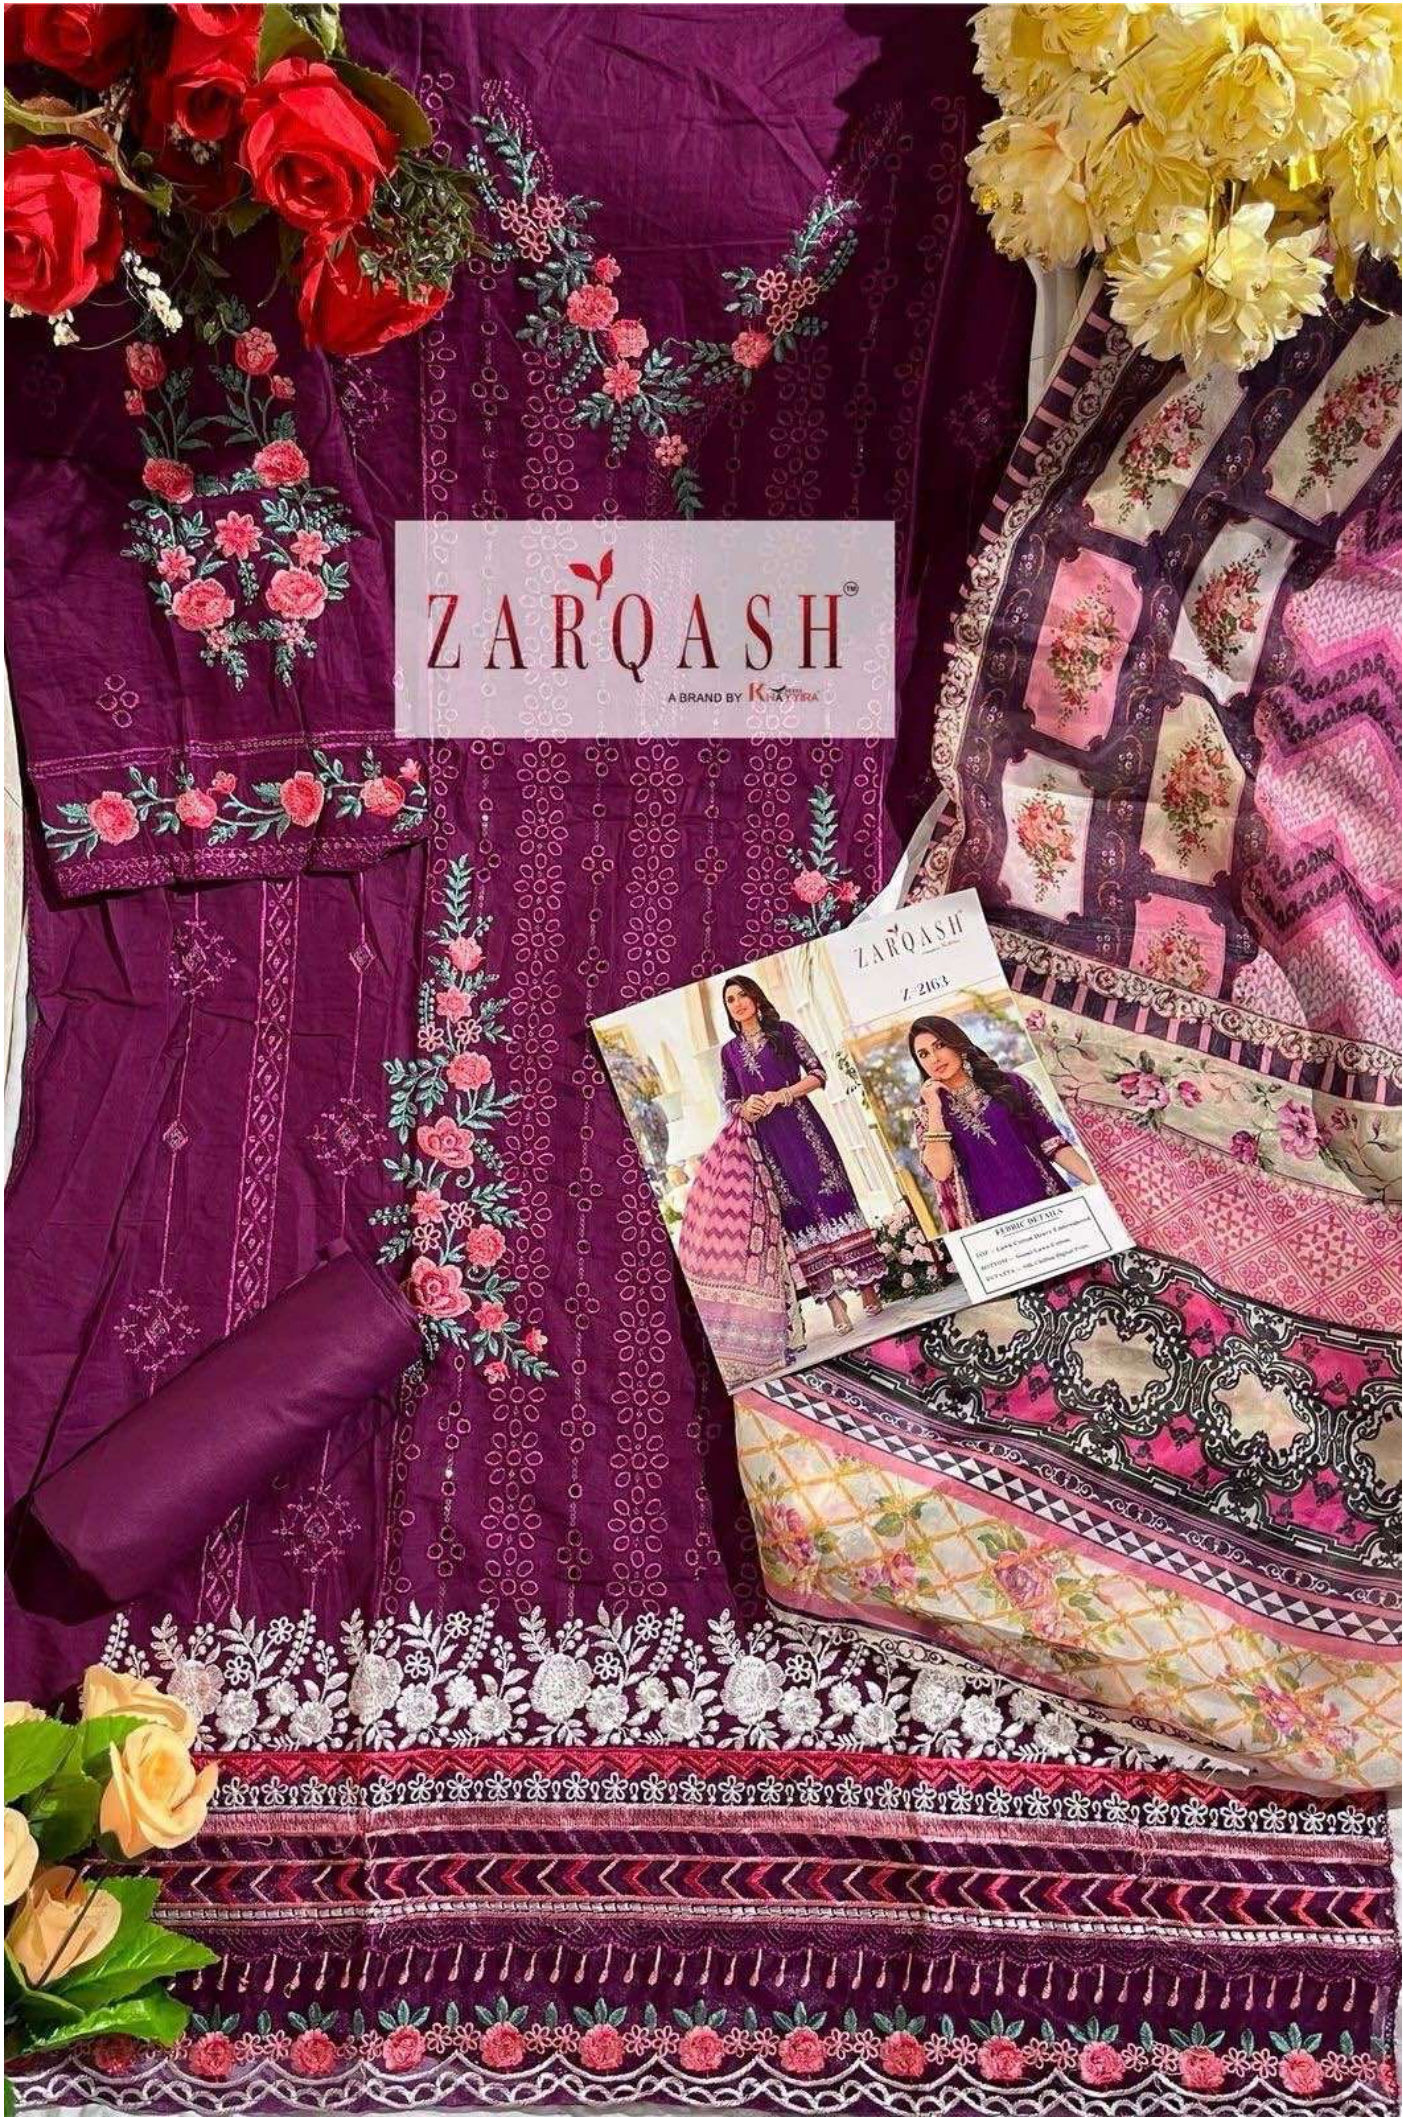

Z-2061

Z-2062

Z-2063

Z-2064

Z-2065

Z-2066

**FABRIC DETAILS**  
TOP :- Lawn Cotton Heavy Embroidered.  
BOTTOM :- Seami Lawn Cotton.  
DUPATTA :- Silk Chiffon Digital Print.

ZARQASH<sup>®</sup>  
A BRAND BY KOTNI

ZARQASH<sup>®</sup>

A BRAND BY KAY VIRA

ZARQASH<sup>™</sup>  
A BRAND BY KATYPERK

Z-2162

**FEBRIC DETAILS**

**TOP :- Lawn Cotton Heavy Embroidered.**

**BOTTOM :- Seami Lawn Cotton.**

**DUPATTA :- Silk Chiffon Digital Print.**

# ZARQASH™

A BRAND BY KHAJURA

ZARQASH<sup>™</sup>  
A BRAND BY KATYPERK

Z-2165

**FEBRIC DETAILS**

**TOP :- Lawn Cotton Heavy Embroidered.**

**BOTTOM :- Seami Lawn Cotton.**

**DUPATTA :- Silk Chiffon Digital Print.**