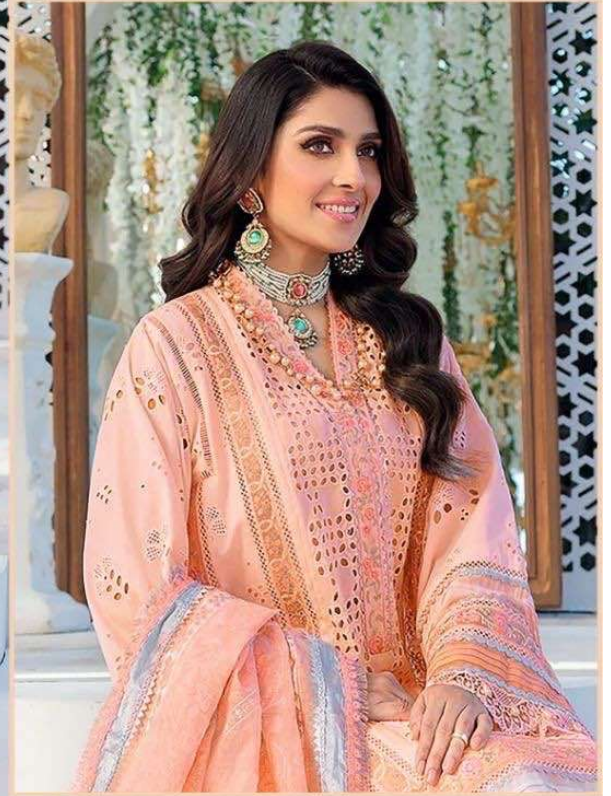

Z-2061

Z-2062

Z-2063

Z-2064

Z-2065

Z-2066

**FABRIC DETAILS**  
TOP :- Lawn Cotton Heavy Embroidered.  
BOTTOM :- Seami Lawn Cotton.  
DUPATTA :- Silk Chiffon Digital Print.

ZARQASH<sup>®</sup>  
A BRAND BY KOTNI

# ZARQASH<sup>TM</sup>

A BRAND BY KHAYYRA

ZARQASH<sup>™</sup>  
A BRAND BY KARYPINK

Z-2161

**FEBRIC DETAILS**

**TOP :- Lawn Cotton Heavy Embroidered.**

**BOTTOM :- Seami Lawn Cotton.**

**DUPATTA :- Silk Chiffon Digital Print.**