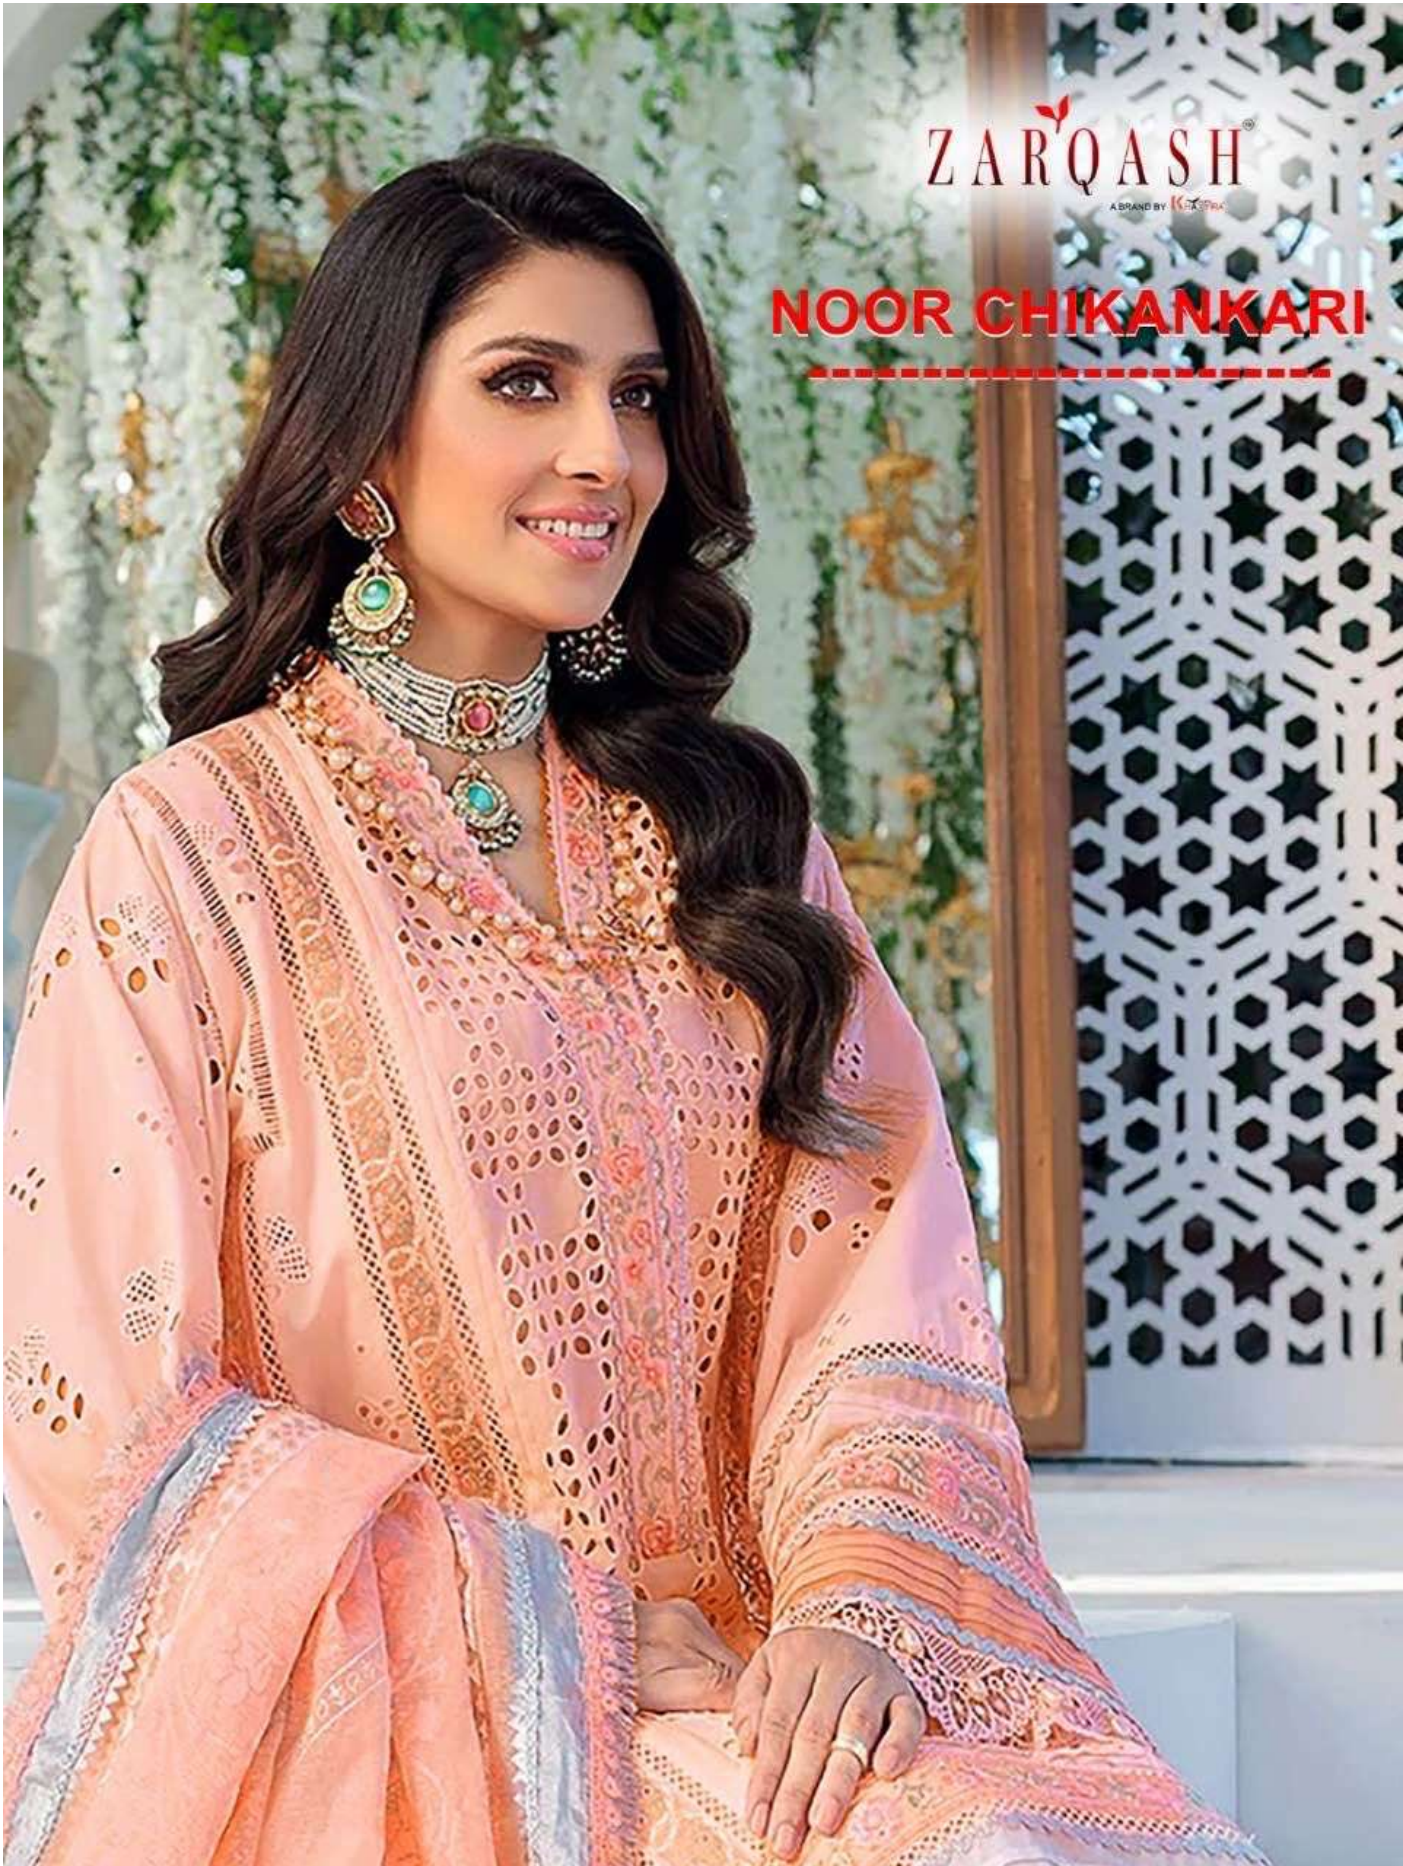

Z-2061

Z-2062

Z-2063

Z-2064

Z-2065

Z-2066

**FABRIC DETAILS**  
TOP :- Lawn Cotton Heavy Embroidered.  
BOTTOM :- Seami Lawn Cotton.  
DUPATTA :- Silk Chiffon Digital Print.

ZARQASH<sup>®</sup>  
A BRAND BY KOTNI

# ZARQASH<sup>TM</sup>

A BRAND BY KHAYYRA

ZARQASH<sup>™</sup>  
A BRAND BY KARYPINK

Z-2161

**FEBRIC DETAILS**

**TOP :- Lawn Cotton Heavy Embroidered.**

**BOTTOM :- Seami Lawn Cotton.**

**DUPATTA :- Silk Chiffon Digital Print.**