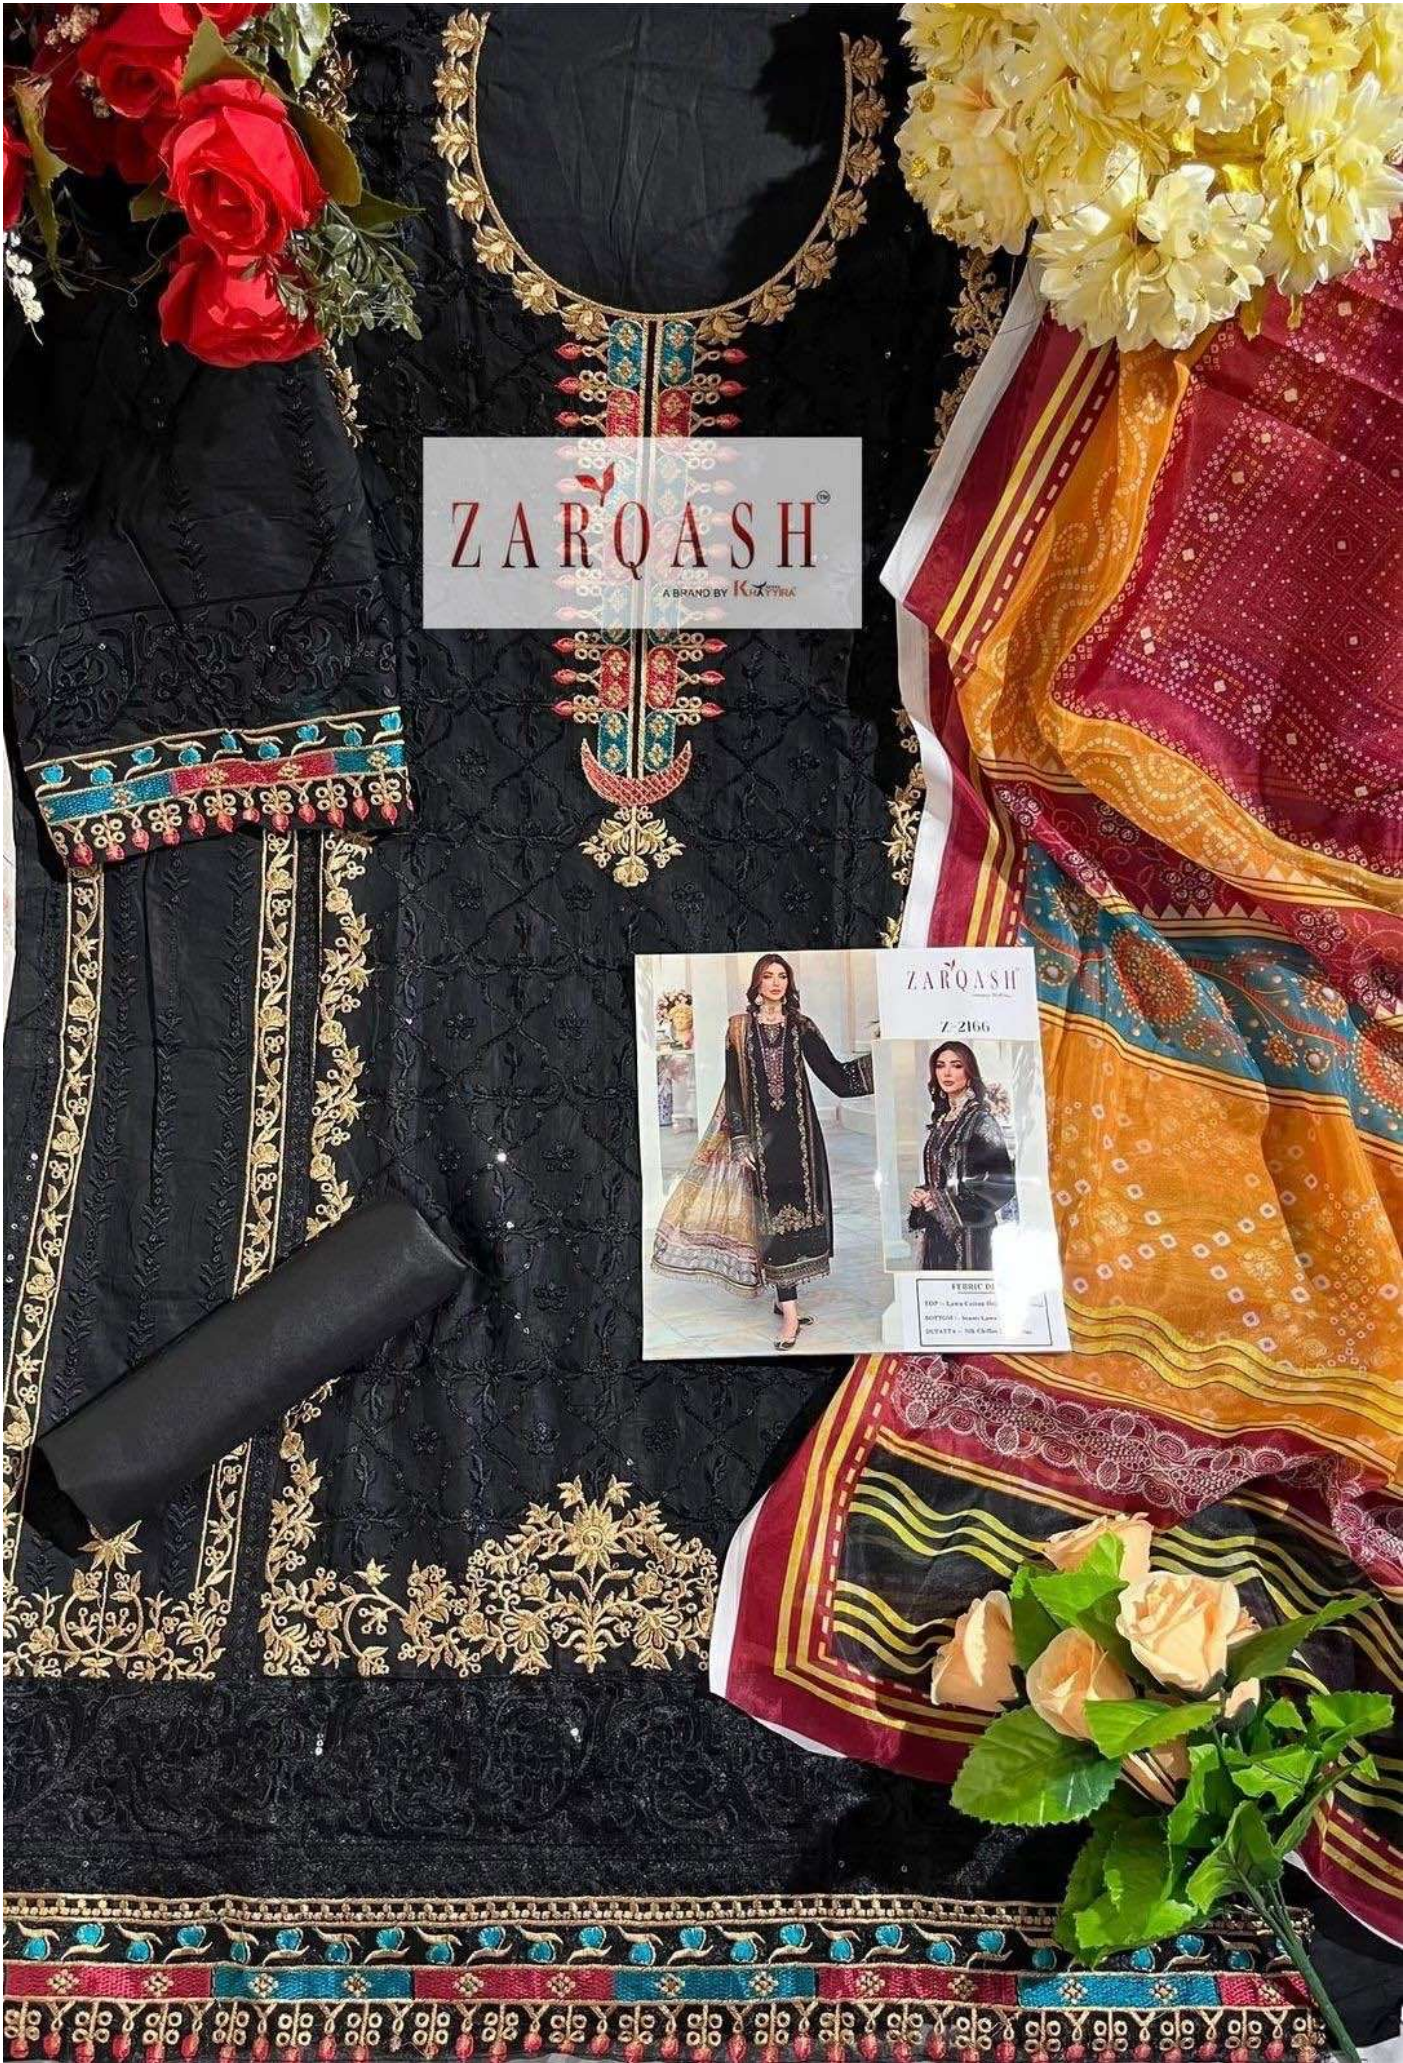

ZARQASH®
A BRAND BY KHAYYRA