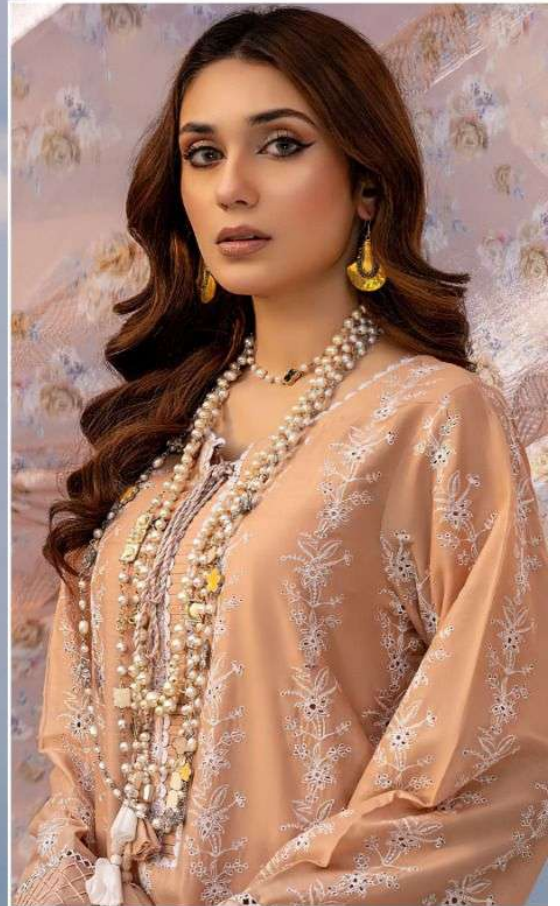

ALK[®]
AL KHUSHBU[®]
ADAN LIBAS
LAWN COLLECTION
VOL-3

ALK D.No.4094

TOP

Cambric Cotton With
Heavy Emboidery Work

BOTTOM-INNER

Semi Lawn

DUPATTA

Tubby Silk With Print

ALK[®]
AL KHUSHBU[®]

ADAN LIBAS
LAWN COLLECTION
VOL-3

ALK
 AL KHUSHBU
 ADAN LIBAS
 LAWN COLLECTION
 VOL-3
 ALK D.No.4094
 TOP
 Cambric Cotton With
 Heavy Embroidery Work
 BOTTOM-INNER
 Semi Lawn
 DUPATTA
 Tubby Silk With Print

ALK
 AL KHUSHBU

ADAN LIBAS
 LAWN COLLECTION
 VOL-3

ALK[®]

AL KHUSHBU[®]

ADAN LIBAS
LAWN COLLECTION
VOL-3

ALK D.No.4096

TOP

Cambric Cotton With
Heavy Emboidery Work

BOTTOM-INNER

Semi Lawn

DUPATTA

Tubby Silk With Print