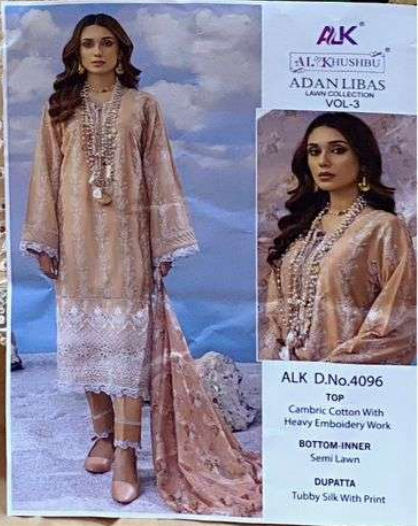

ALK[®]
AL KHUSHBU[®]
ADAN LIBAS
LAWN COLLECTION
VOL-3

ALK D.No.4094

TOP

Cambric Cotton With
Heavy Emboidery Work

BOTTOM-INNER

Semi Lawn

DUPATTA

Tubby Silk With Print

ALK[®]
AL KHUSHBU[®]

ADAN LIBAS
LAWN COLLECTION
VOL-3

ALK
 AL KHUSHBU
 ADAN LIBAS
 LAWN COLLECTION
 VOL-3
 ALK D.No.4094
 TOP
 Cambric Cotton With
 Heavy Embroidery Work
 BOTTOM-INNER
 Semi Lawn
 DUPATTA
 Tubby Silk With Print