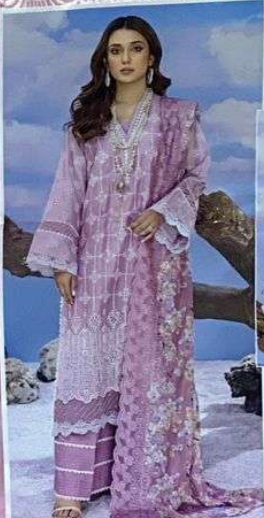

ALK[®]
AL KHUSHBU[®]
ADAN LIBAS
LAWN COLLECTION
VOL-3

ALK D.No.4094

TOP

Cambric Cotton With
Heavy Emboidery Work

BOTTOM-INNER

Semi Lawn

DUPATTA

Tubby Silk With Print

ALK[®]
AL KHUSHBU[®]

ADAN LIBAS
LAWN COLLECTION
VOL-3

ALK
 AL KHUSHBU
 ADAN LIBAS
 LAWN COLLECTION
 VOL-3
 ALK D.No.4094
 TOP
 Cambric Cotton With
 Heavy Embroidery Work
 BOTTOM-INNER
 Semi Lawn
 DUPATTA
 Tubby Silk With Print