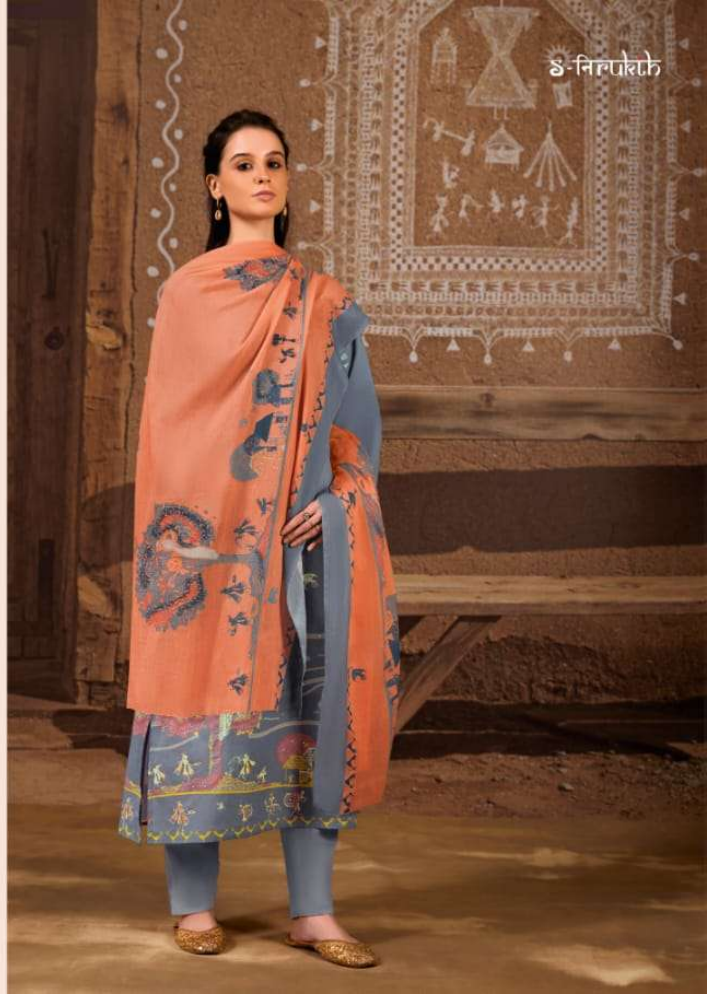

ॐ-निर्गोपते