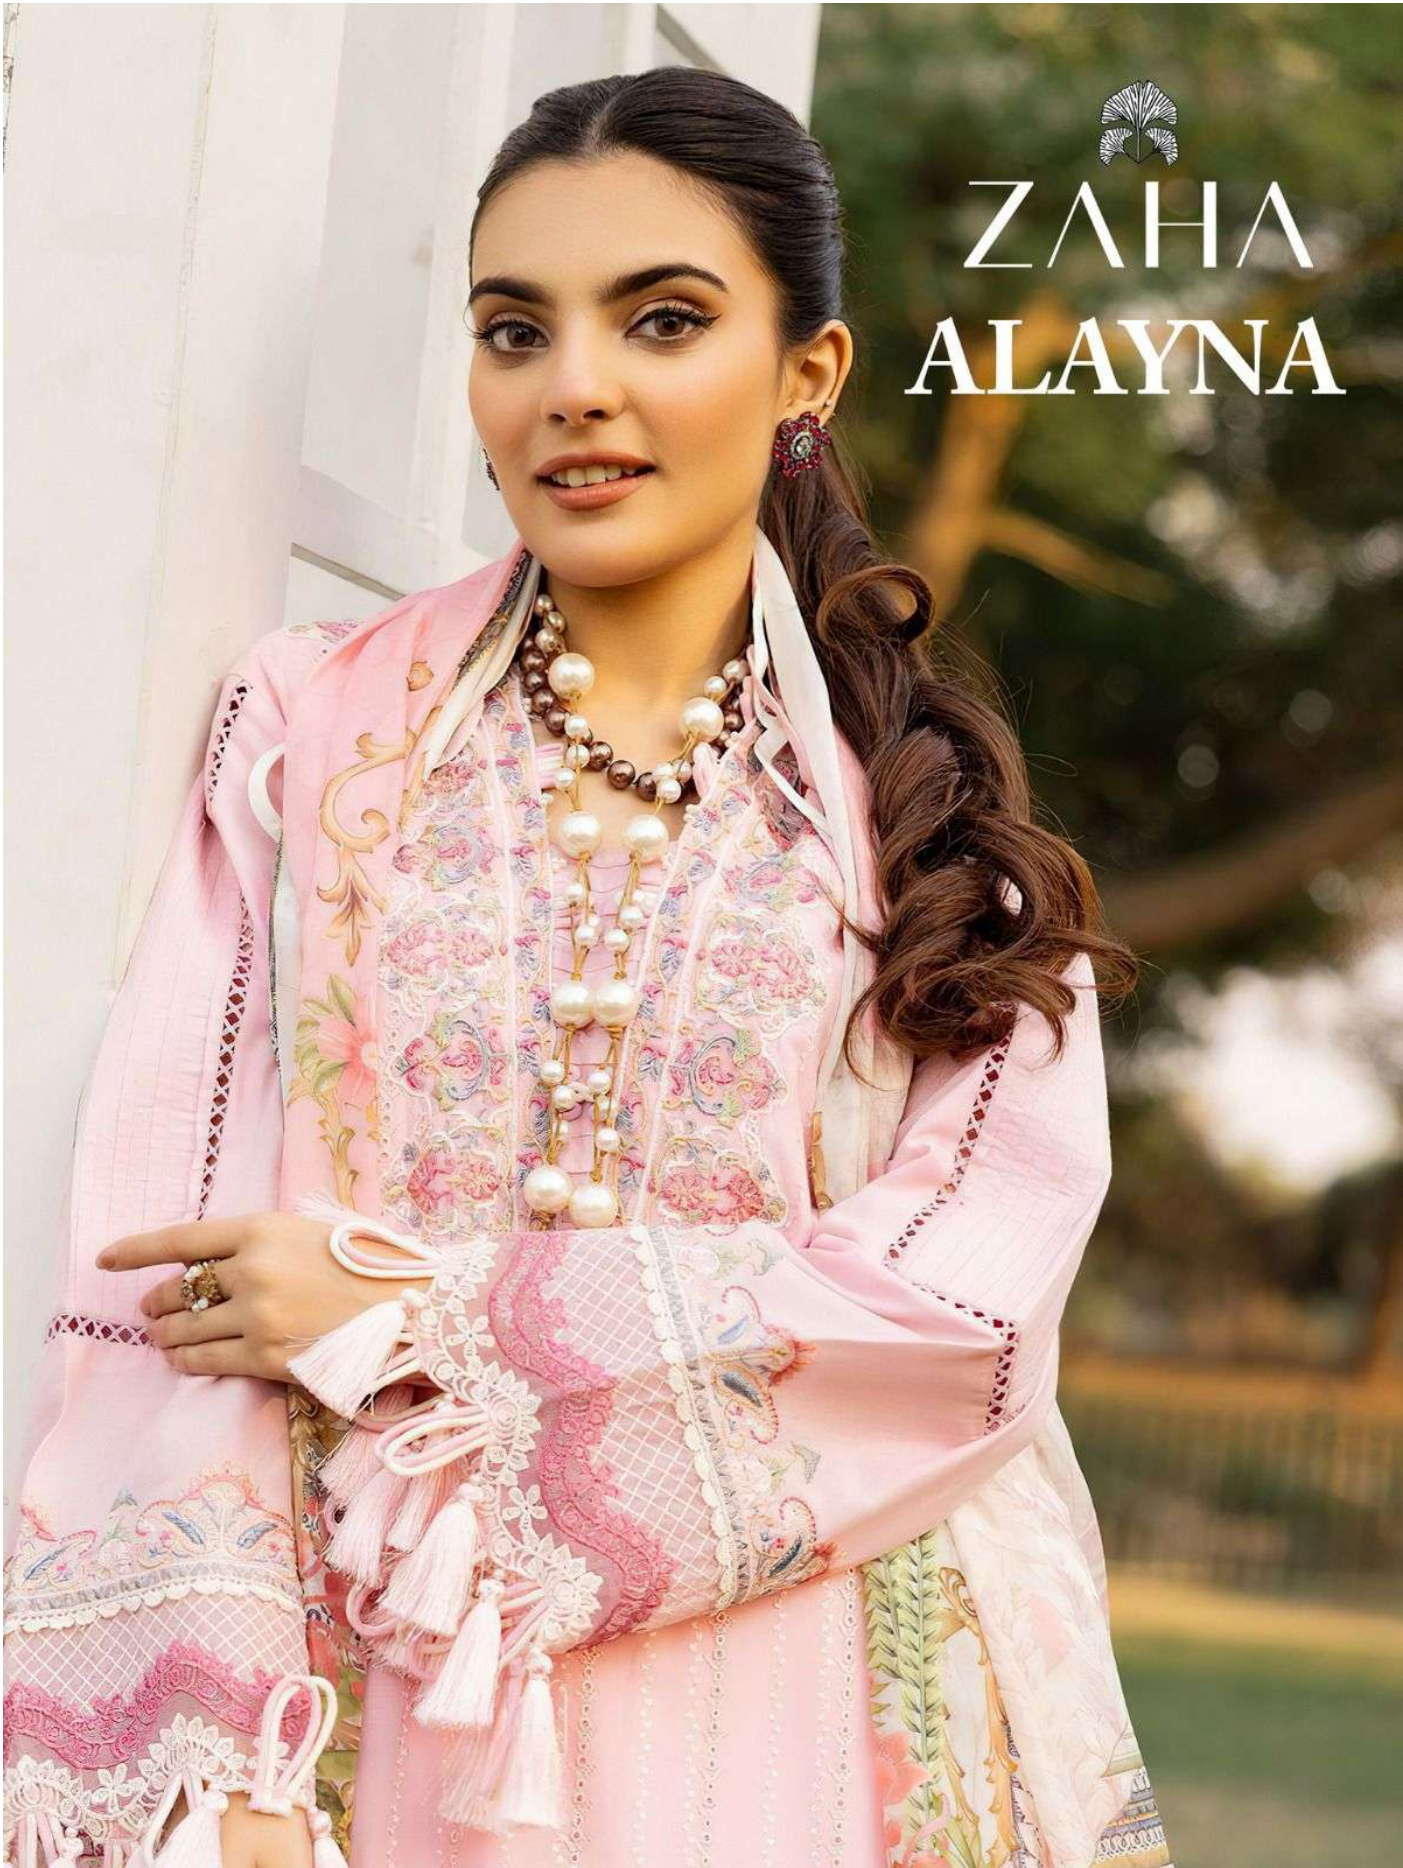

ALAYNA

ZAHA

10170

10171

10172

10173

ZAHA ALAYNA

ALAYNA

ZAHA

D.No.10172

TOP

Cambric Cotton With
Heavy Embroidery Work

BOTTOM-INNER
Semi Lawn

DUPATTA

Tubby Silk With
Print

ALAYNA

ZAHA

D.No.10170

TOP Cambric Cotton With Heavy Embroidery Work

BOTTOM-INNER Semi Lawn

DUPATTA Tubby Silk With Print

ALAYNA

ZAHA

D.No.10173

TOP Cambric Cotton With Heavy Embroidery Work

BOTTOM-INNER Semi Lawn

DUPATTA Tubby Silk With Print

ALAYNA

ZAHA

D.No.10171

TOP Cambric Cotton With Heavy Embroidery Work

BOTTOM-INNER Semi Lawn