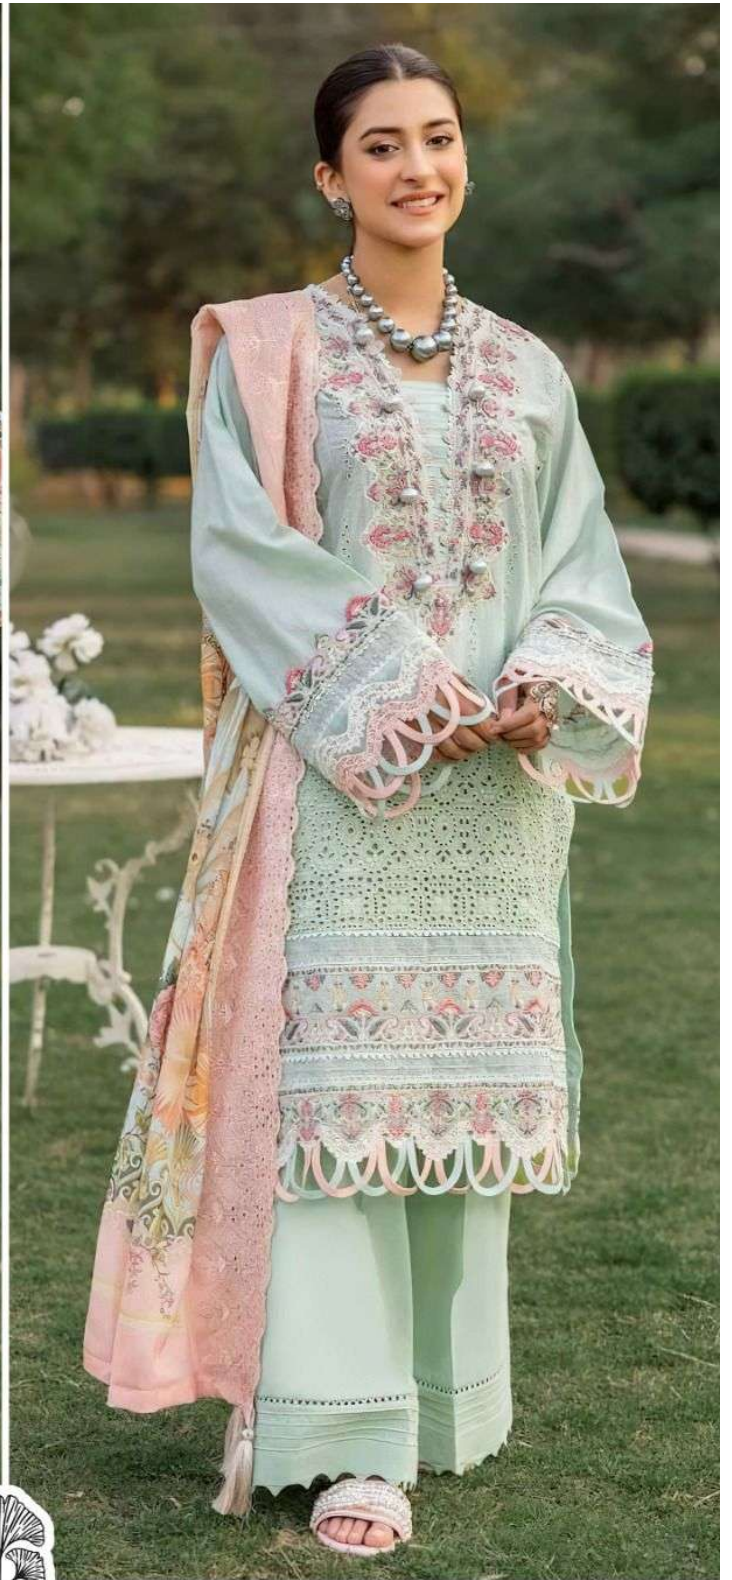

ALAYNA

ZAHA

10170

10171

10172

10173

ZAHA ALAYNA

ALAYNA

ZAHA

D.No.10172

TOP

Cambric Cotton With
Heavy Embroidery Work

BOTTOM-INNER
Semi Lawn

DUPATTA

Tubby Silk With
Print

ALAYNA

ZAHA

D.No.10170

TOP Cambric Cotton With Heavy Embroidery Work

BOTTOM-INNER Semi Lawn

DUPATTA Tubby Silk With Print

ALAYNA

ZAHA

D.No.10173

TOP Cambric Cotton With Heavy Embroidery Work

BOTTOM-INNER Semi Lawn

DUPATTA Tubby Silk With Print

ALAYNA

ZAHA

D.No.10171

TOP Cambric Cotton With Heavy Embroidery Work

BOTTOM-INNER Semi Lawn