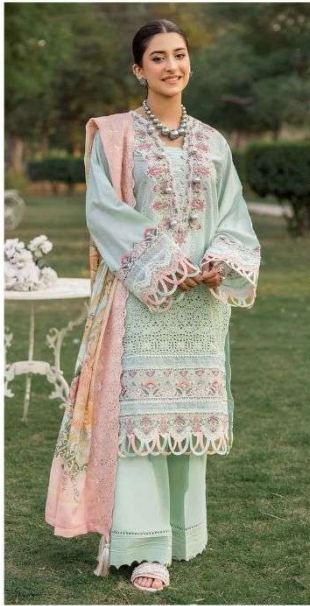

ALAYNA

ZAHA

10170

10171

10172

10173

ZAHA ALAYNA

ALAYNA

ZAHA

D.No.10172

TOP

Cambric Cotton With
Heavy Embroidery Work

BOTTOM-INNER
Semi Lawn

DUPATTA

Tubby Silk With
Print

ALAYNA

ZAHA

D.No.10170

TOP Cambric Cotton With Heavy Embroidery Work

BOTTOM-INNER Semi Lawn

DUPATTA Tubby Silk With Print

ALAYNA

ZAHA

D.No.10173

TOP Cambric Cotton With Heavy Embroidery Work

BOTTOM-INNER Semi Lawn

DUPATTA Tubby Silk With Print

ALAYNA

ZAHA

D.No.10171

TOP Cambric Cotton With Heavy Embroidery Work

BOTTOM-INNER Semi Lawn