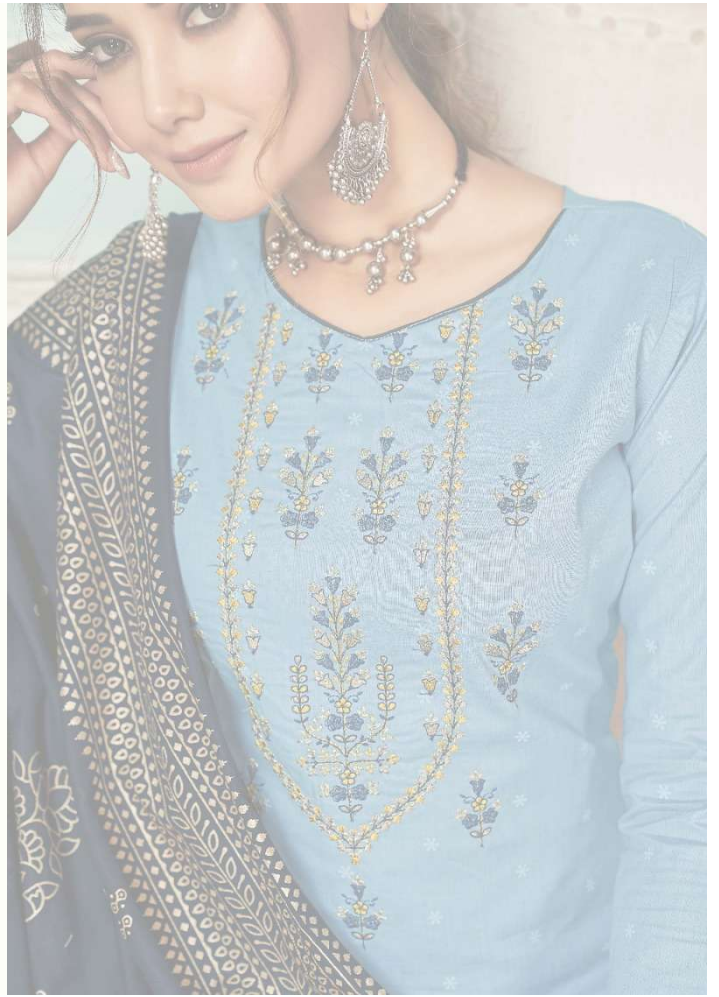

VASTU  
*by ashline*

1009

WOMAN LINES  
THE EROTIC FEDERAL BLISS IS SOFT  
COLOURS PRINT WHICH GIVES A SOCIETY TANGIBLE TOUCH TO YOUR PERSONALITY  
1006

1001

1002

1003

1004

1005

1006

1007

1008

1009

1010

WOMAN TIMES  
THE ESOTIC TRIPAL BLEND IN SOFT

COLOURS PRINT WHICH GIVES A SWEETY FEMININE TOUCH TO YOUR PERSONALITY

VASTU  
*freeline*