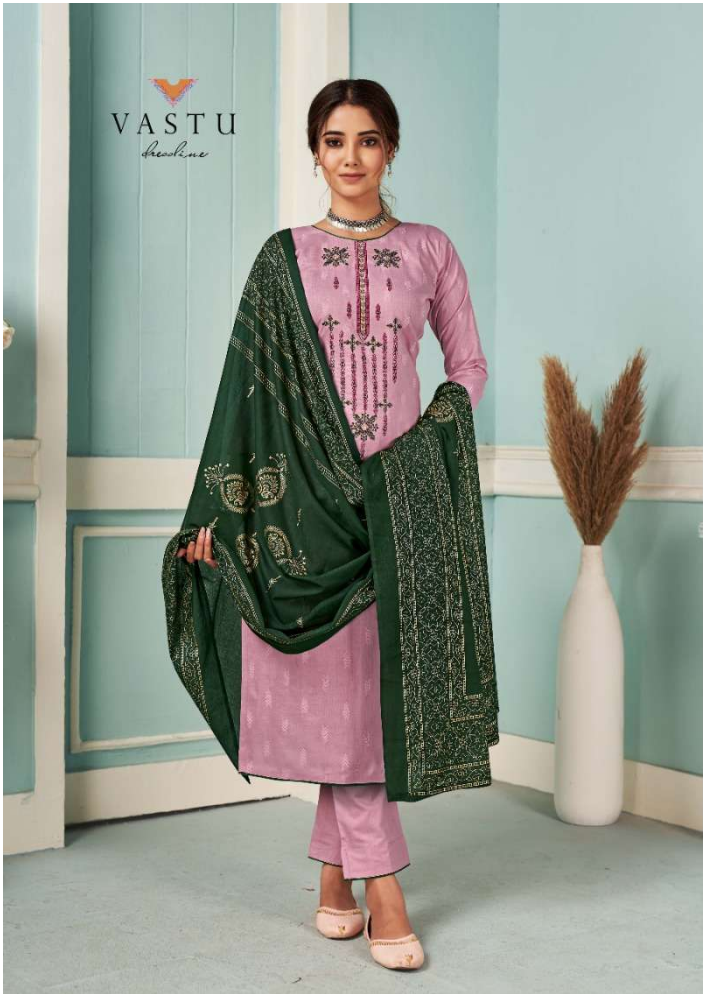

VASTU  
*headline*

1009

**WOMAN LINES**  
THE EROTIC FEDERAL BLISS IS SOFT  
COLOURS PRINT WHICH GIVE A SOCIETY TAMPONE TOUCH TO YOUR PERSONALITY  
1006

1001

1002

1003

1004

1005

1006

1007

1008

1009

10 10

WOMAN TIMES  
THE ESOTIC FORMAL BLEND IN SOFT

COLOURS PRINT WHICH GIVES A SWEETLY FEMINE TOUCH TO YOUR PERSONALITY

VASTU  
*freeline*

1005

**WOMANTINES**

THE BEST IS TO BE SEEN IN SILENCE  
COLORS THAT WHICH GIVES A SWEET SHARING TOUCH TO YOUR PERSONALITY  
1002

**VASTU**  
*Heritage*

**WOMANTINES**  
THE FUTURE BEGINS WITH YOU  
LEADERSHIP PRINT WHICH LIVES A SWEETLY FEMININE FORM AS TO YOUR PERSONALITY  
1010

WOMANTIMES

THE ESOTIC, MYSTIC BLEND IN SOFT  
COLOURS THAT GIVES A SWEETLY EMBROIDERED TOUCH TO YOUR PERSONALITY

VASTU  
*headline*

1004

WOMAN TIMES  
THE FACILITATOR, BLISS IN SKIN  
COLOURS POINT WHICH LEADS A WOMAN TO FINDING HERSELF TO YOUR PERSONALITY