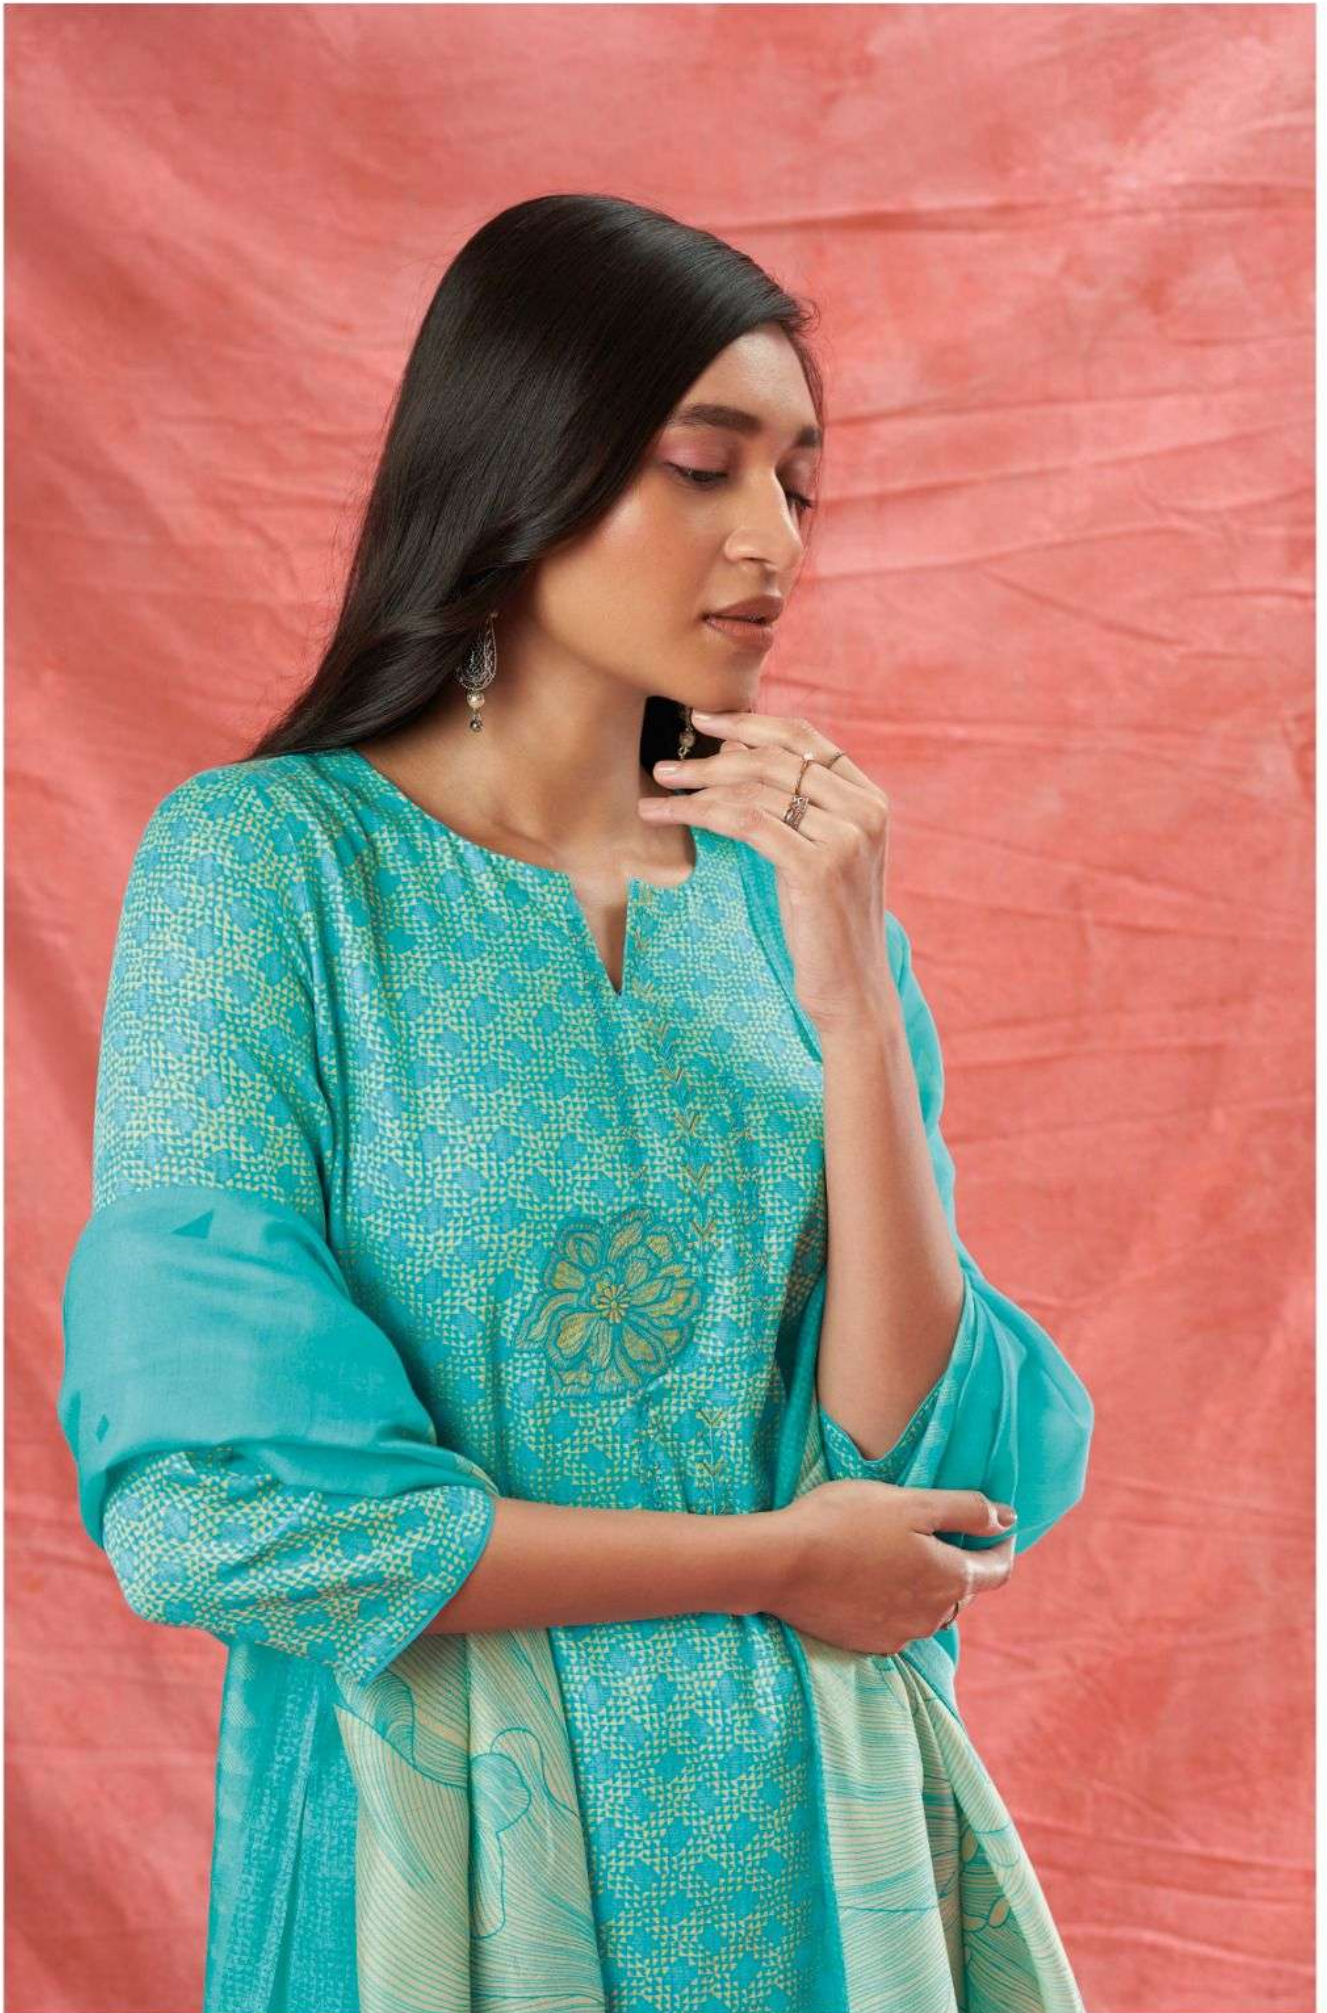

S1810-C

S1810-D

PRODUCT NAME	<i>BRIGHT</i>
D.NO.	S1810
DESCRIPTION	<p>TOP PREMIUM COTTON SILK PRINTED WITH EMBROIDERY AND DAMAN EMBROIDERY & LACE ON DAMAN</p> <p>BOTTOM PREMIUM COTTON SILK SOLID COLOUR</p> <p>DUPATTA FINEST BEMBERG LAWN PRINTED</p>
HSN CODE	520851
WHOLESALE PRICE	1640/- EACH+GST(EXTRA)

S1810-C

S1810-A

S1810-B

S1810-C

S1810-D

Ganga®
Bright
S1810- A/B/C/D

S1810-A

S1810-B

S1810-D

Ganga®
Bright
S1810