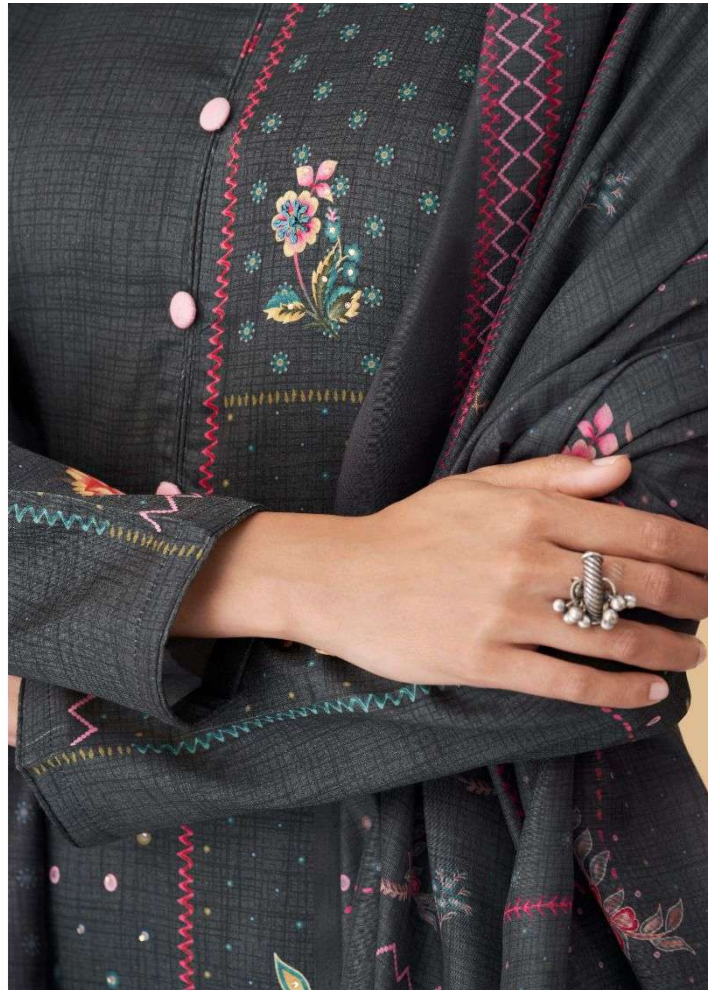

Karachi®
PRINTS

56003
≡≡≡