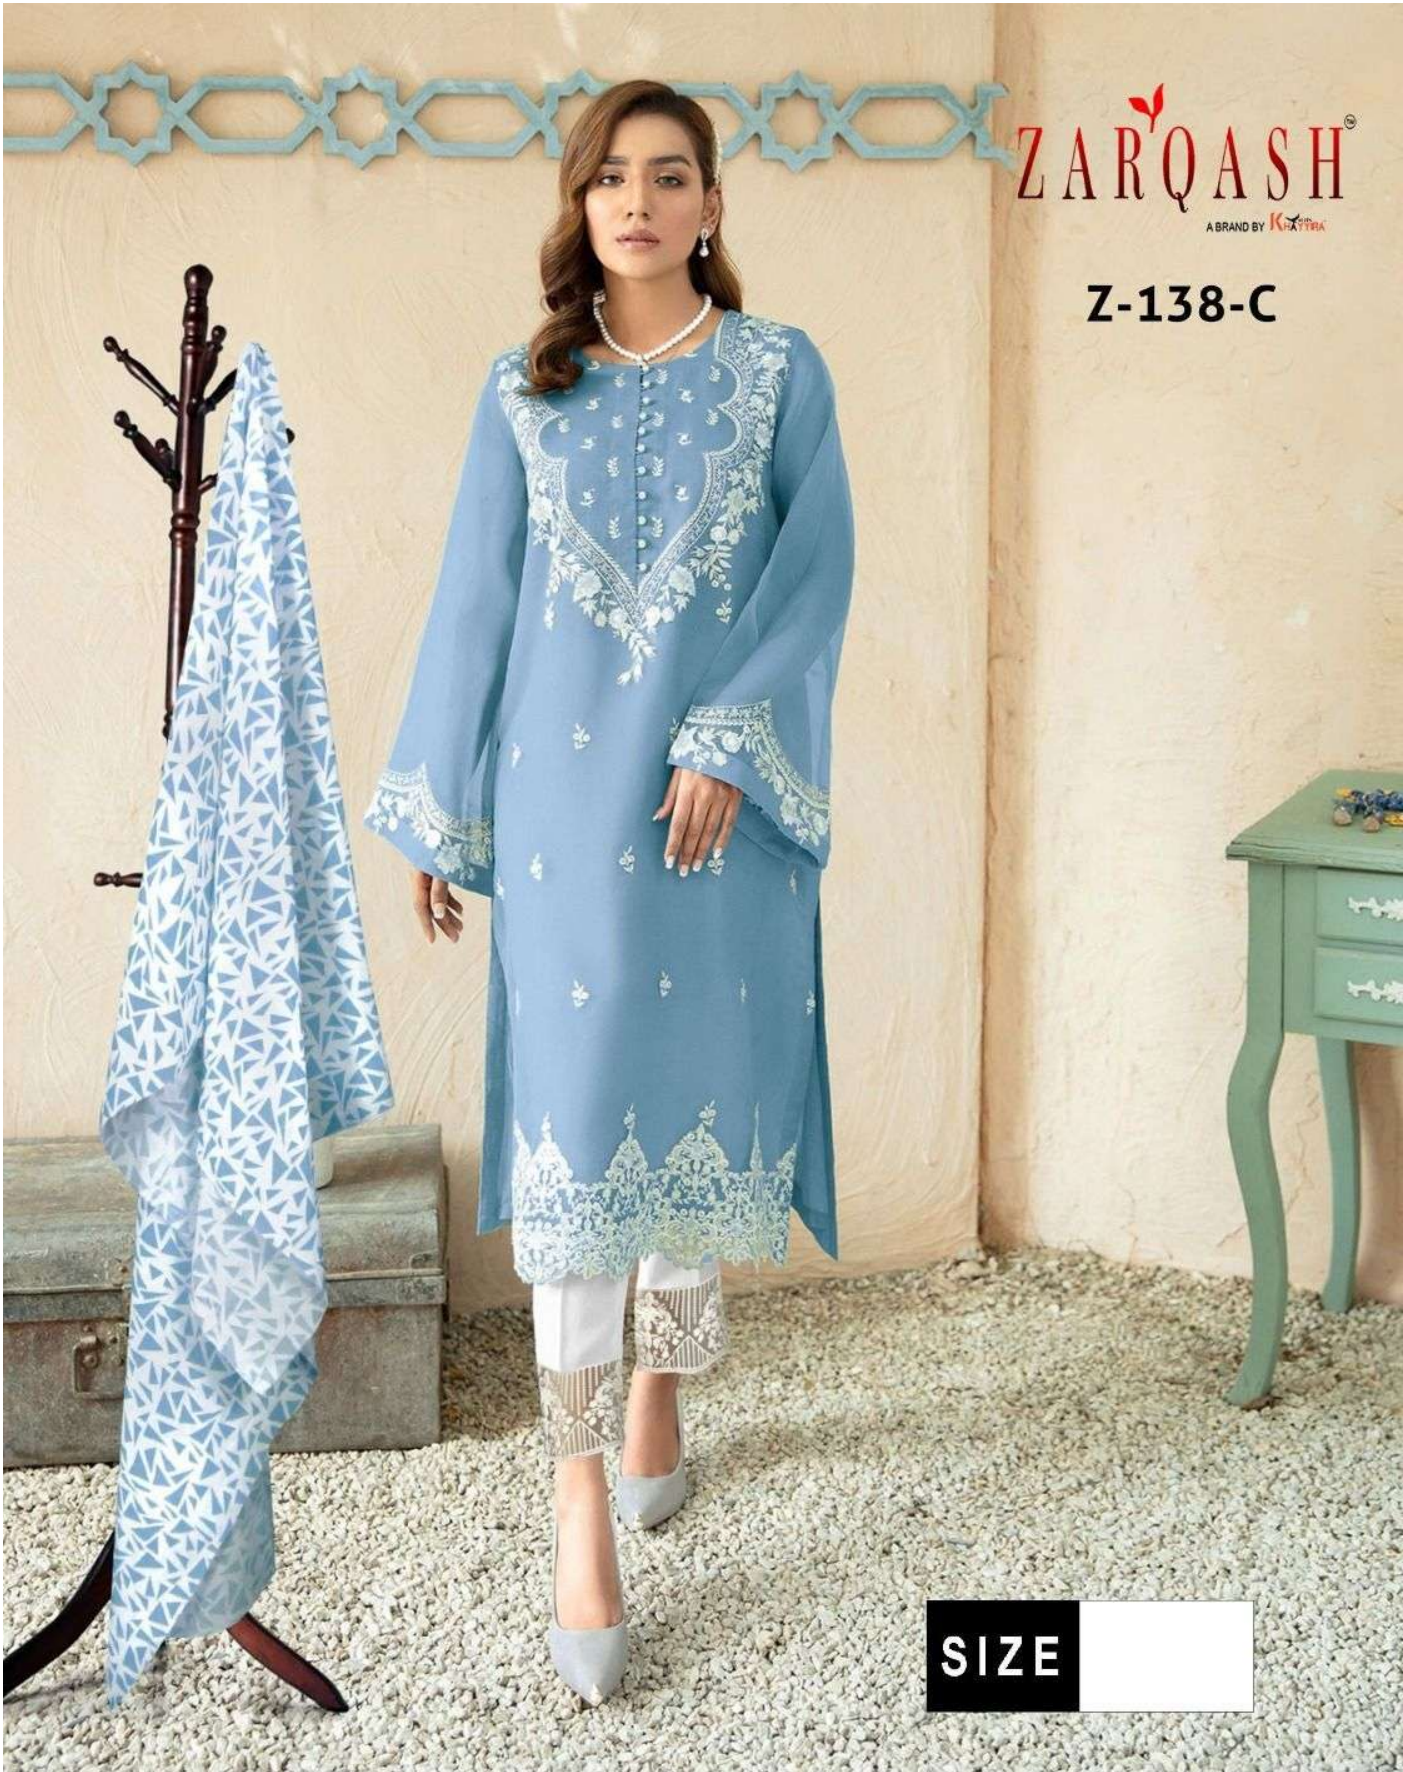

ZARQASH®
A BRAND BY KAYTEK

Z-138-C

SIZE