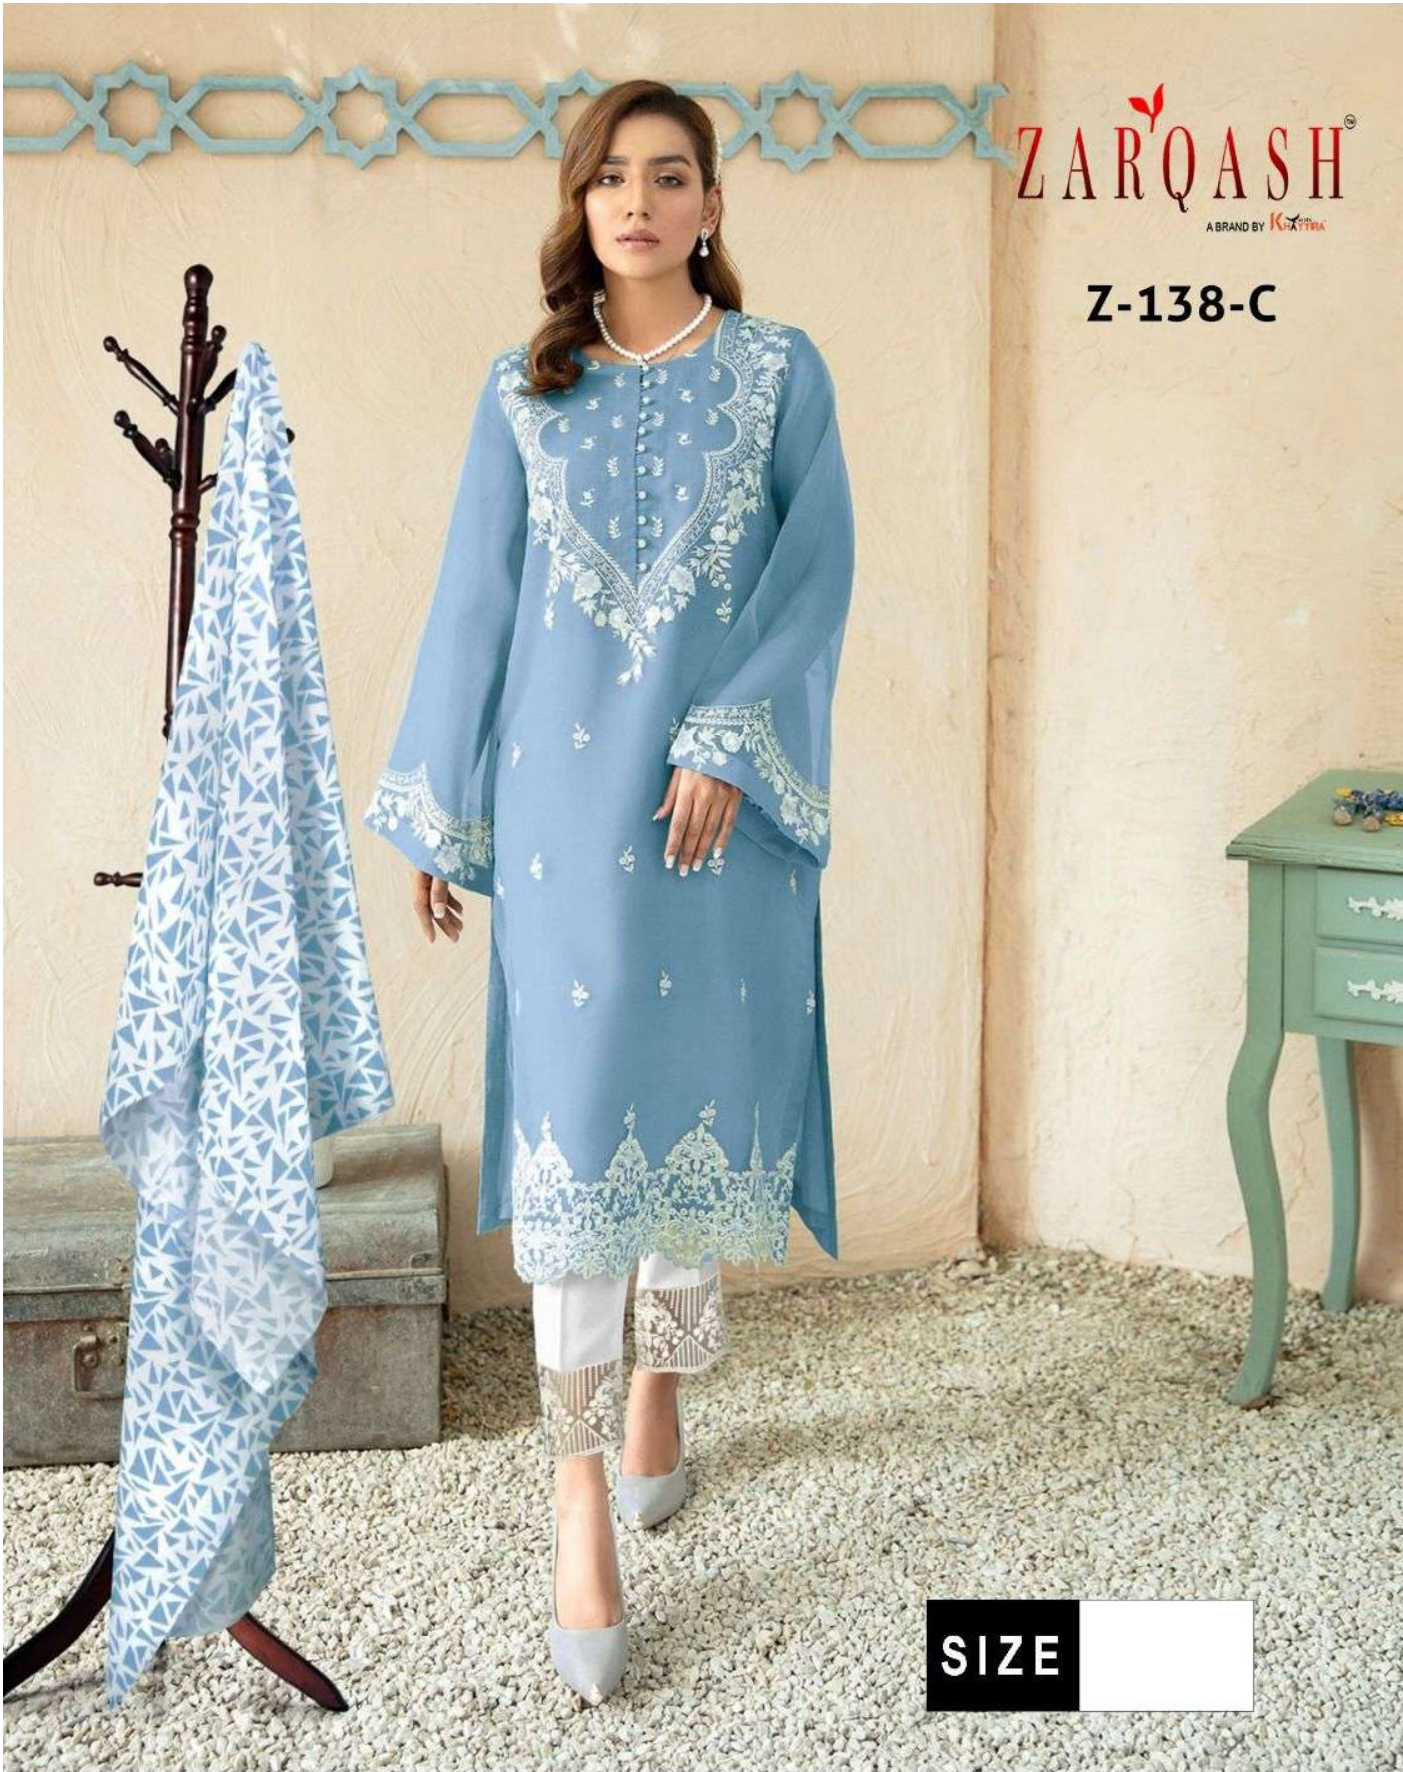

TOP
FOX GEORGETTE
EMBROIDERY

PANT
HEAVY REYON LYCRA
STRATCHABLE

INNER
HEAVY SANTOON

DUPATTTA
CHIFFON DIGITAL
PRINT

ZARQASH[®]
A BRAND BY KAYTEKA

Z-138-C

SIZE

TOP
FOX GEORGETTE
EMBROIDERY