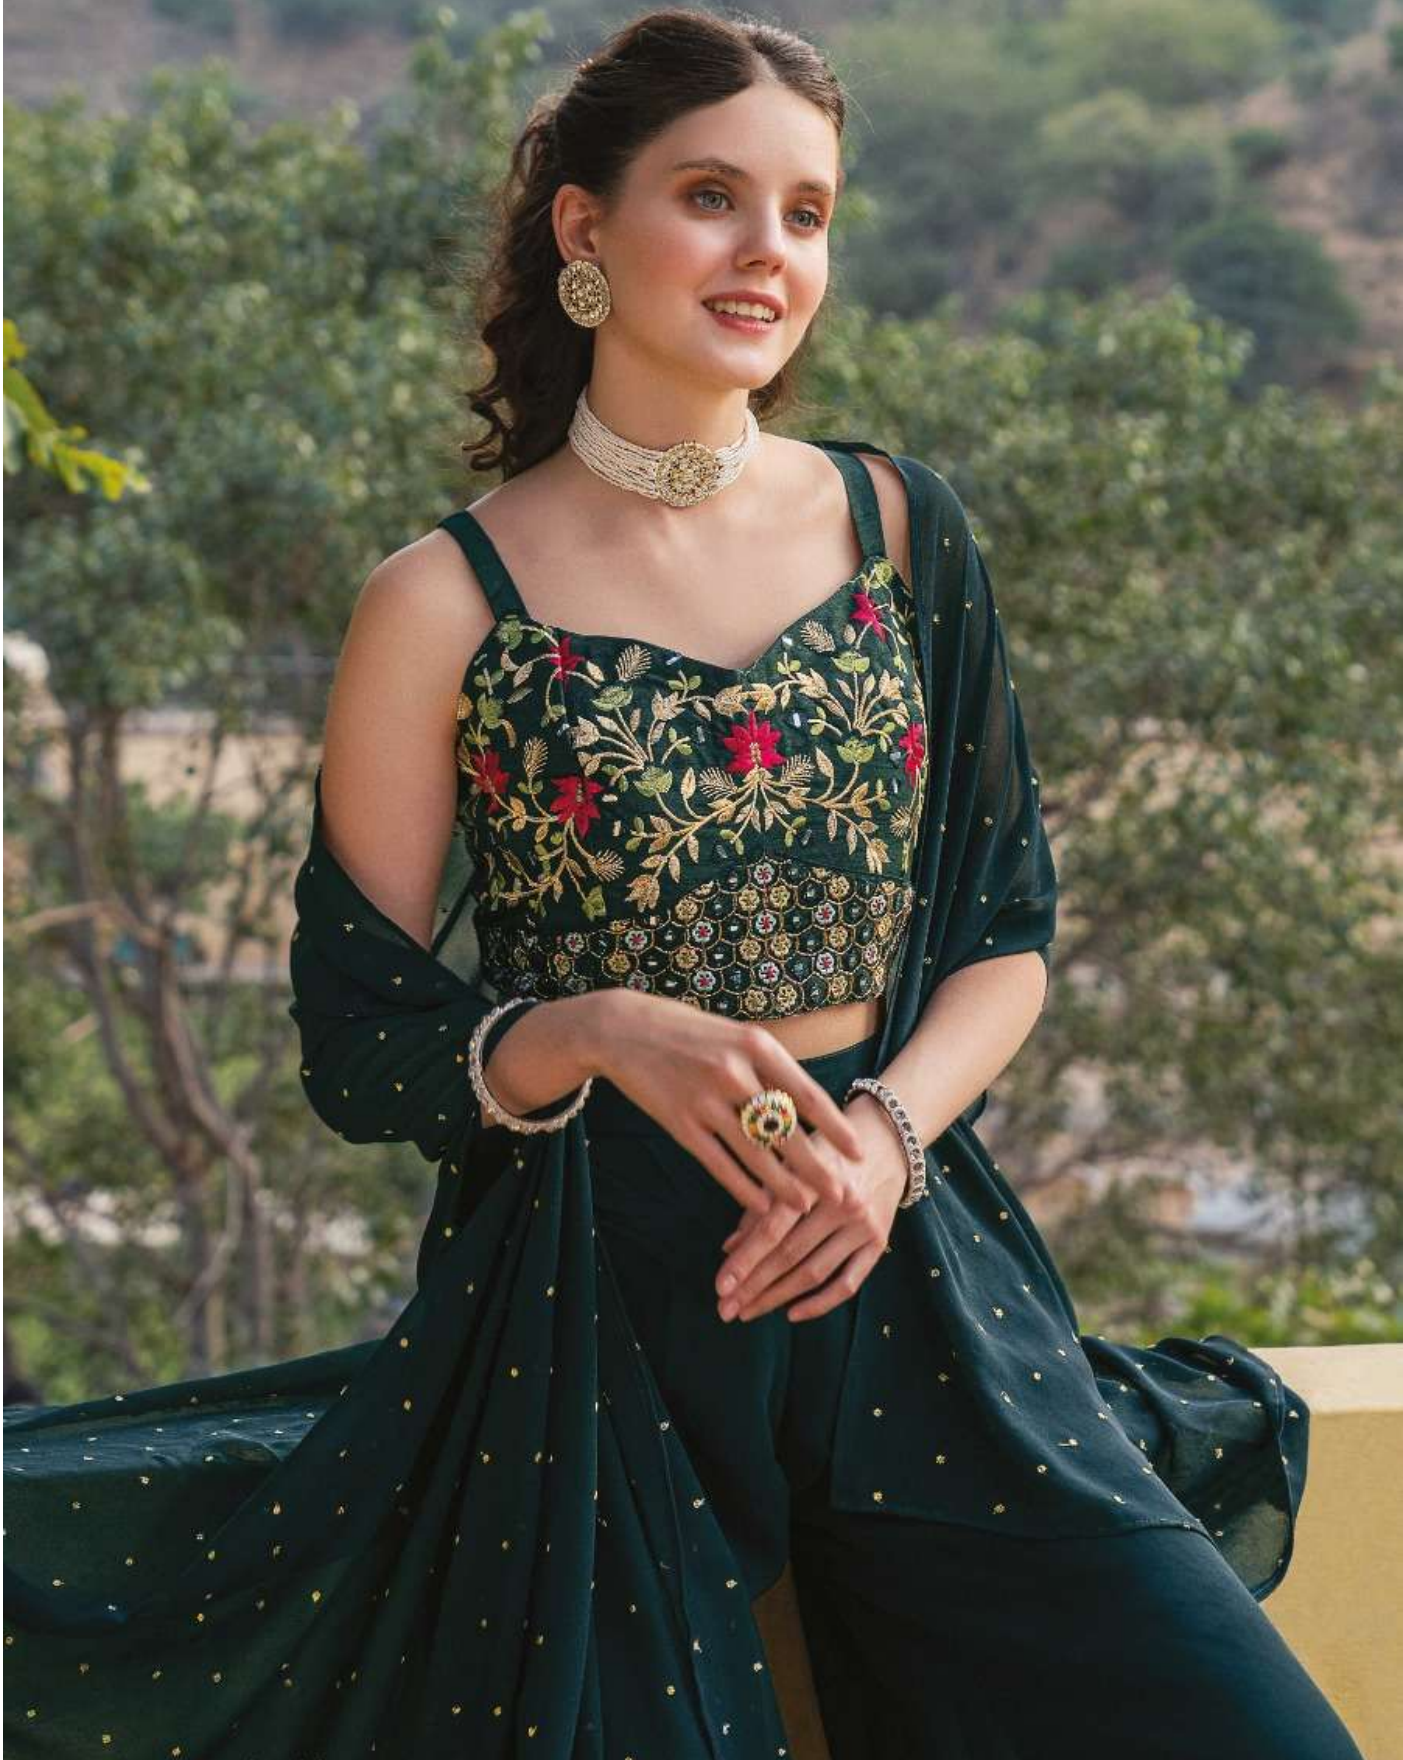

YOU
BE-YOU-TIFUL
By WANNA'S *Looks*

Sabah

YOU

Sabah 104

this design seamlessly create an ambience of style & grace embellished immaculately with fine work to help you flaunt more and more each day

you

BE-YOU-TIFUL
By WANNA *Looks*

Sabah

shades of light sky blue color to your season dressing, give a glamorous touch to your personality with a blend of charming hues .

VIBRANT

YOU
BE-YOU-TRULY

Sabah 103

YOU
BE-YOU-IT-IT-IT

this season assortment brings your wardrobe too close to great looking colors and fantastic patterns. feel the freshness of the most exclusive designs in town ;