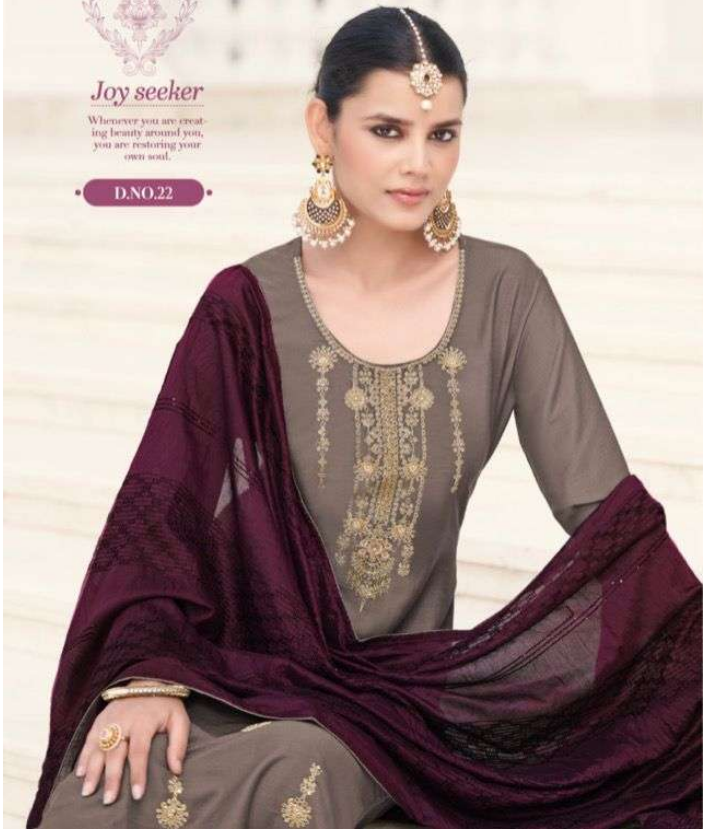

SAM & TANI®

Joy seeker

D.NO.22