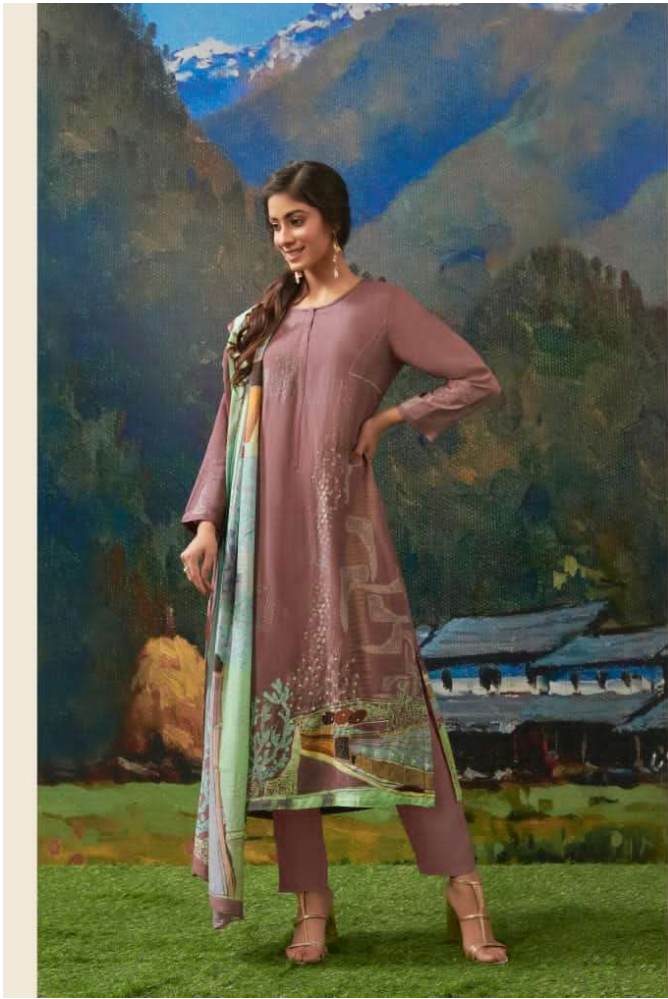

### DESCRIPTION

TOP - CASHMIRI SILK DIGITAL PRINT WITH HAND WORK

BOTTOM - MULBERRY SATIN

DUPATTA - MUSLIN SILK DUPATTA DIGITAL PRINTED

• 386 • *Poorva*

Saadgi

Saadgi

Poorva  
• 363 •

Poorva  
• 326 •

Saadgi

Saadgi

Poorva