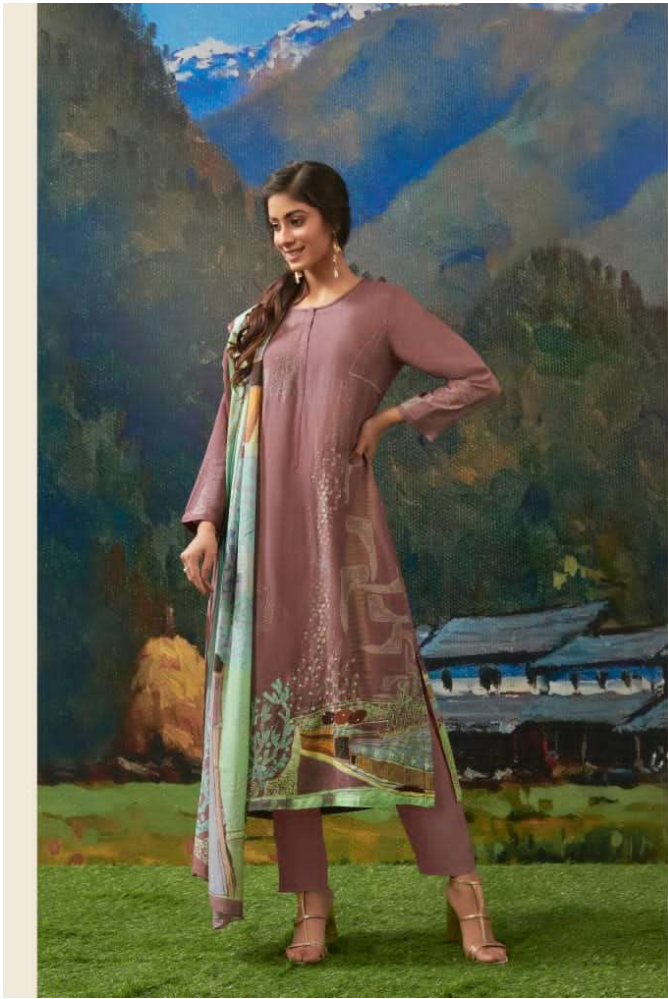

### DESCRIPTION

TOP - CASHMIRI SILK DIGITAL PRINT WITH HAND WORK

BOTTOM - MULBERRY SATIN

DUPATTA - MUSLIN SILK DUPATTA DIGITAL PRINTED

• 386 • *Poove*

Saadgi

Saadgi

Poorva  
• 363 •

Poorva  
• 326 •

Saadgi

Saadgi

Poorva