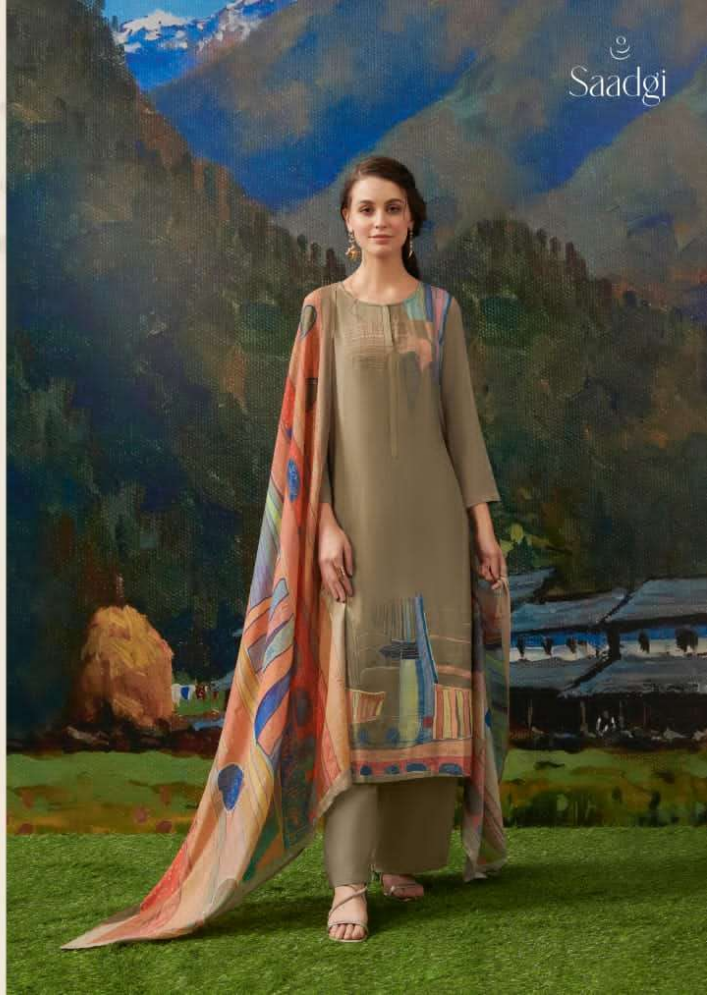

### DESCRIPTION

TOP - CASHMIRI SILK DIGITAL PRINT WITH HAND WORK

BOTTOM - MULBERRY SATIN

DUPATTA - MUSLIN SILK DUPATTA DIGITAL PRINTED

• 386 • *Poove*

Saadgi

Saadgi

Poorva  
• 363 •

Poorva  
• 326 •

Saadgi

Saadgi

Poorva

• 389 • *Poorva*