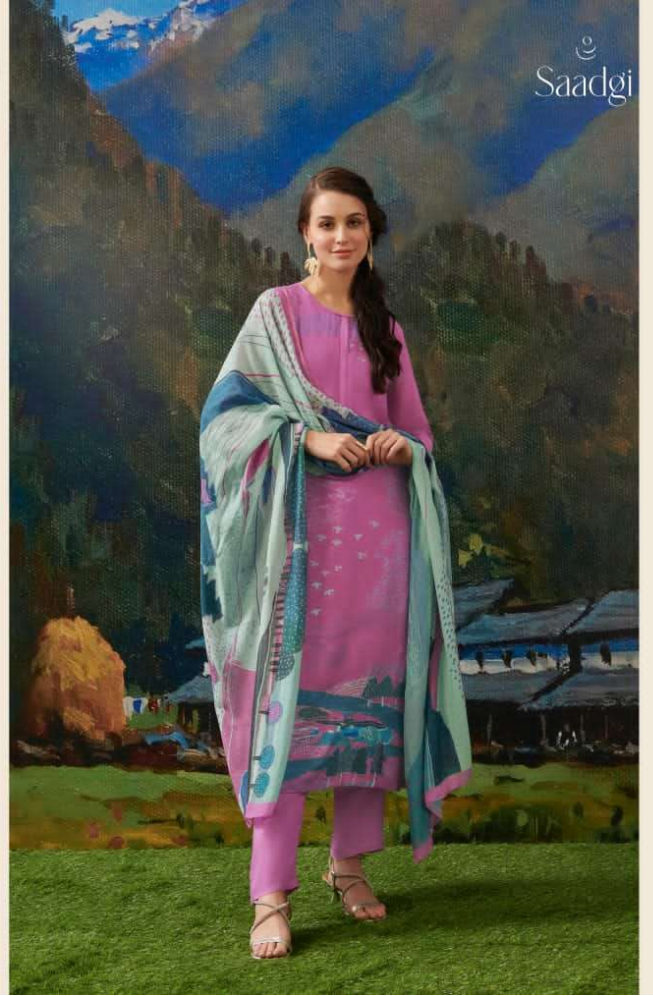

### DESCRIPTION

TOP - CASHMIRI SILK DIGITAL PRINT WITH HAND WORK

BOTTOM - MULBERRY SATIN

DUPATTA - MUSLIN SILK DUPATTA DIGITAL PRINTED

Saadgi

• 345 • *Poorva*

Saadgi

Poorva  
• 371 •

Saadgi

Poorva

Saadgi

Poorva