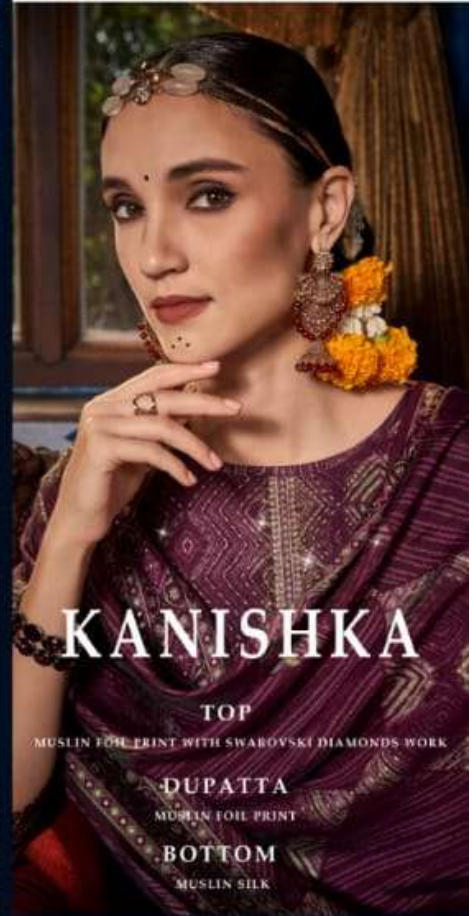

KANISHKA

3801

KANISHKA

3801

KESSI  
"Kiss the Sky"

Rang  
"The Spirit of Color"

3801

3802

# KANISHKA

TOP

MUSLIN FOIL PRINT WITH SWAROVSKI DIAMONDS WORK

DUPATTA

MUSLIN FOIL PRINT

BOTTOM

MUSLIN SILK

3803