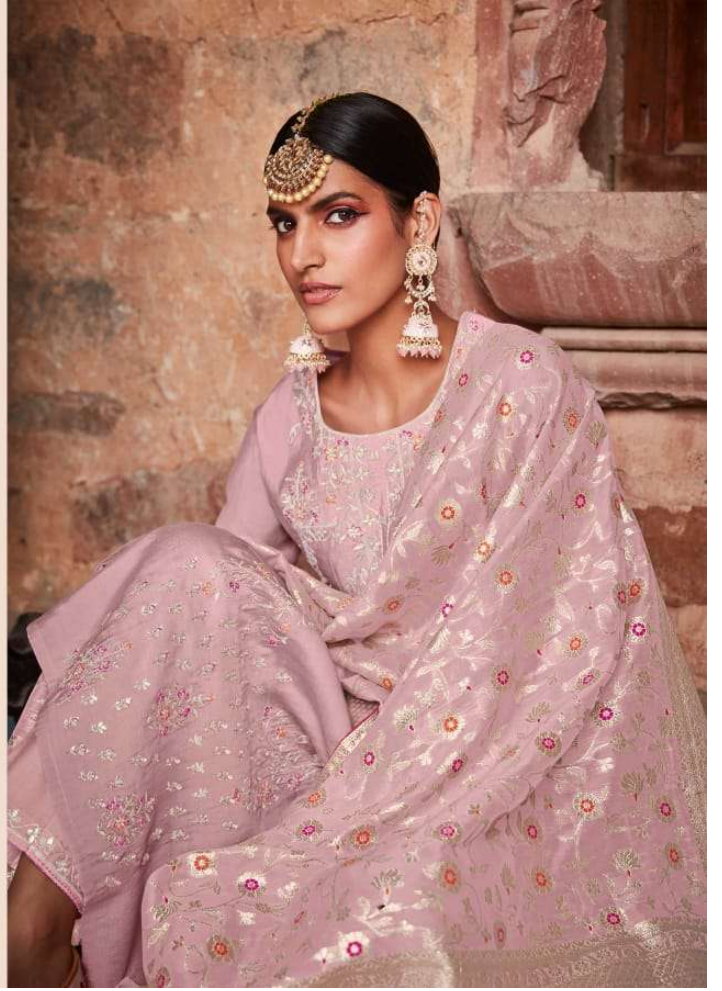

Parnika
TRUE ELEGANCE
"A BRAND BY LCTM"

Mariam

TOP : ROMAN SILK | BOTTOM : JAM SATIN
DUPATTA : SILK MEENA ZARI JACQUARD