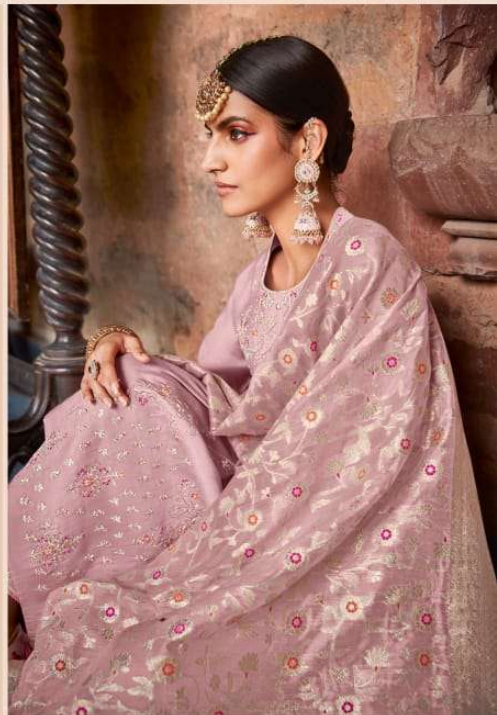

Parnika
TRUE ELEGANCE
"A BRAND BY LCTM"

Mariam
1006
◆