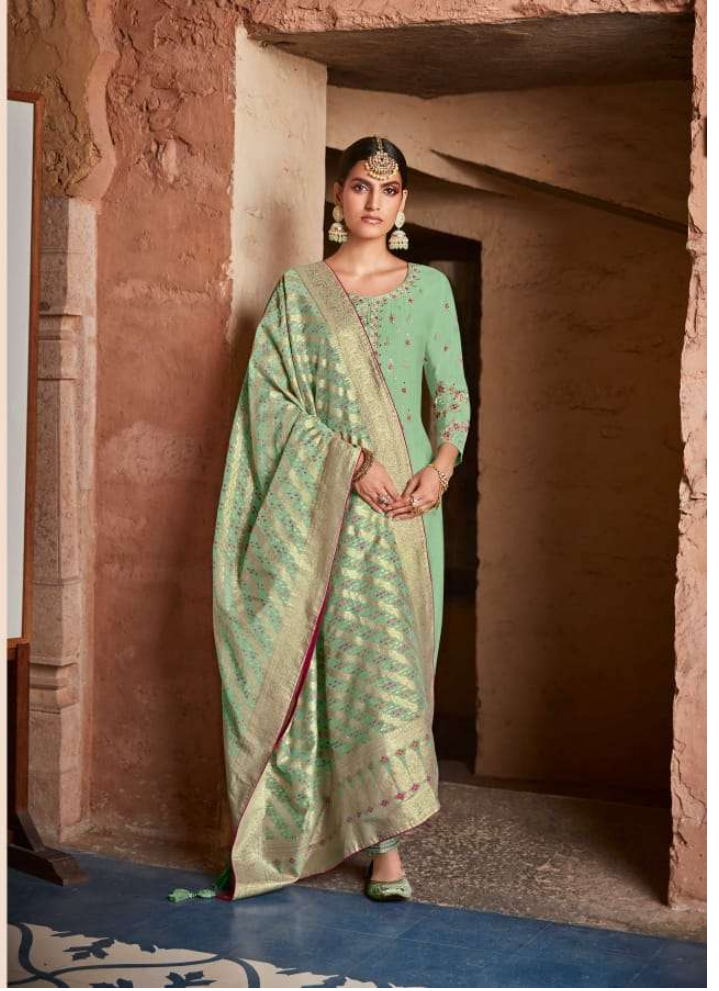

Parnika
TRUF ELEGANCE
"A BRAND BY LOTM"

Mariam
1005