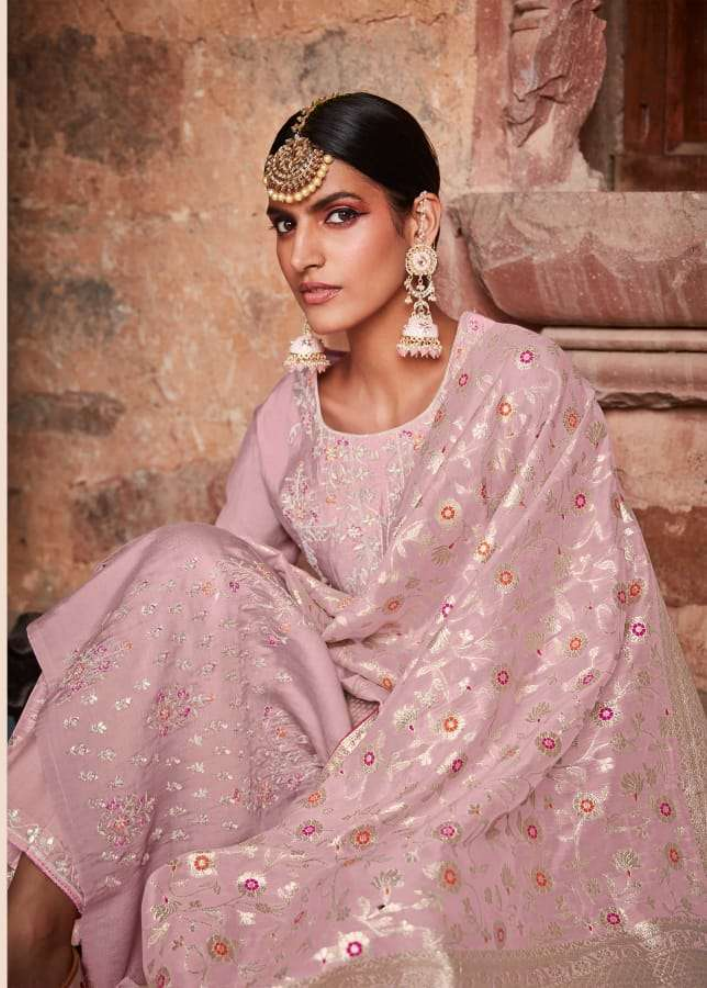

Parnika
TRUE ELEGANCE
"A BRAND BY LCTM"

Mariam

TOP : ROMAN SILK | BOTTOM : JAM SATIN
DUPATTA : SILK MEENA ZARI JACQUARD