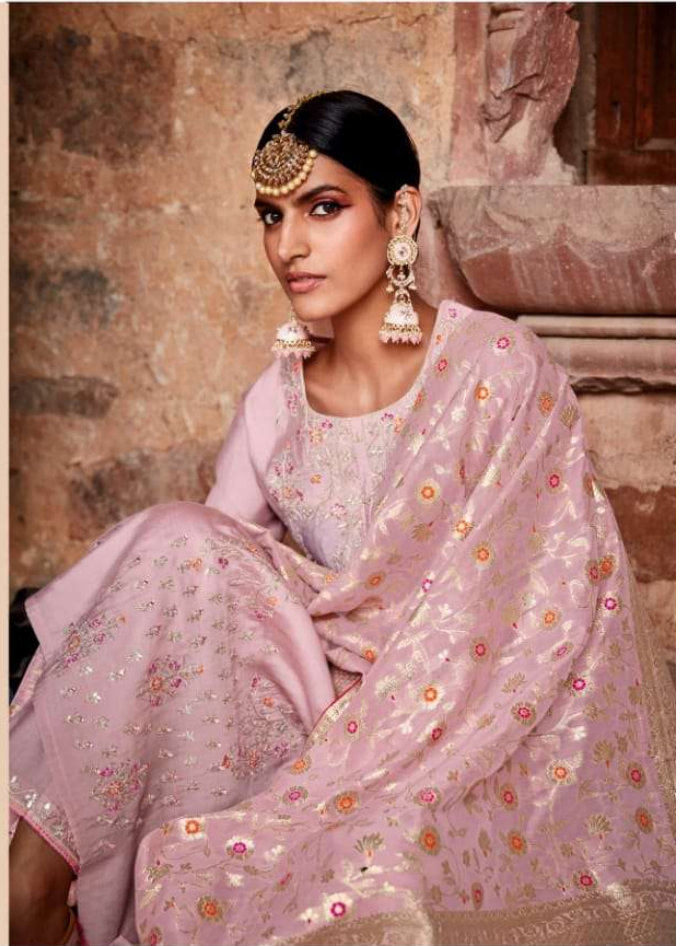

Top

Roman Silk

Bottom

Jam Satin

Dupatta

Silk Meena
Zari Jacquard

Parnika
TRUE ELEGANCE
"A BRAND BY LOTUS"

Mariam
1001