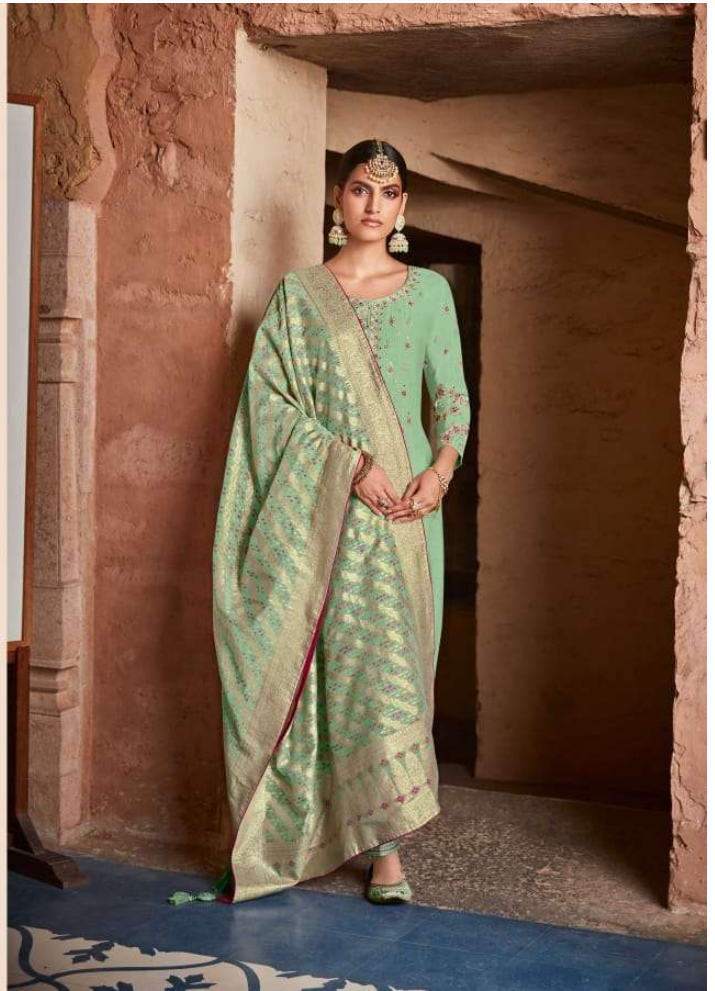

Parnika
TRUF ELEGANCE
"A BRAND BY LOTM"

Mariam
1005