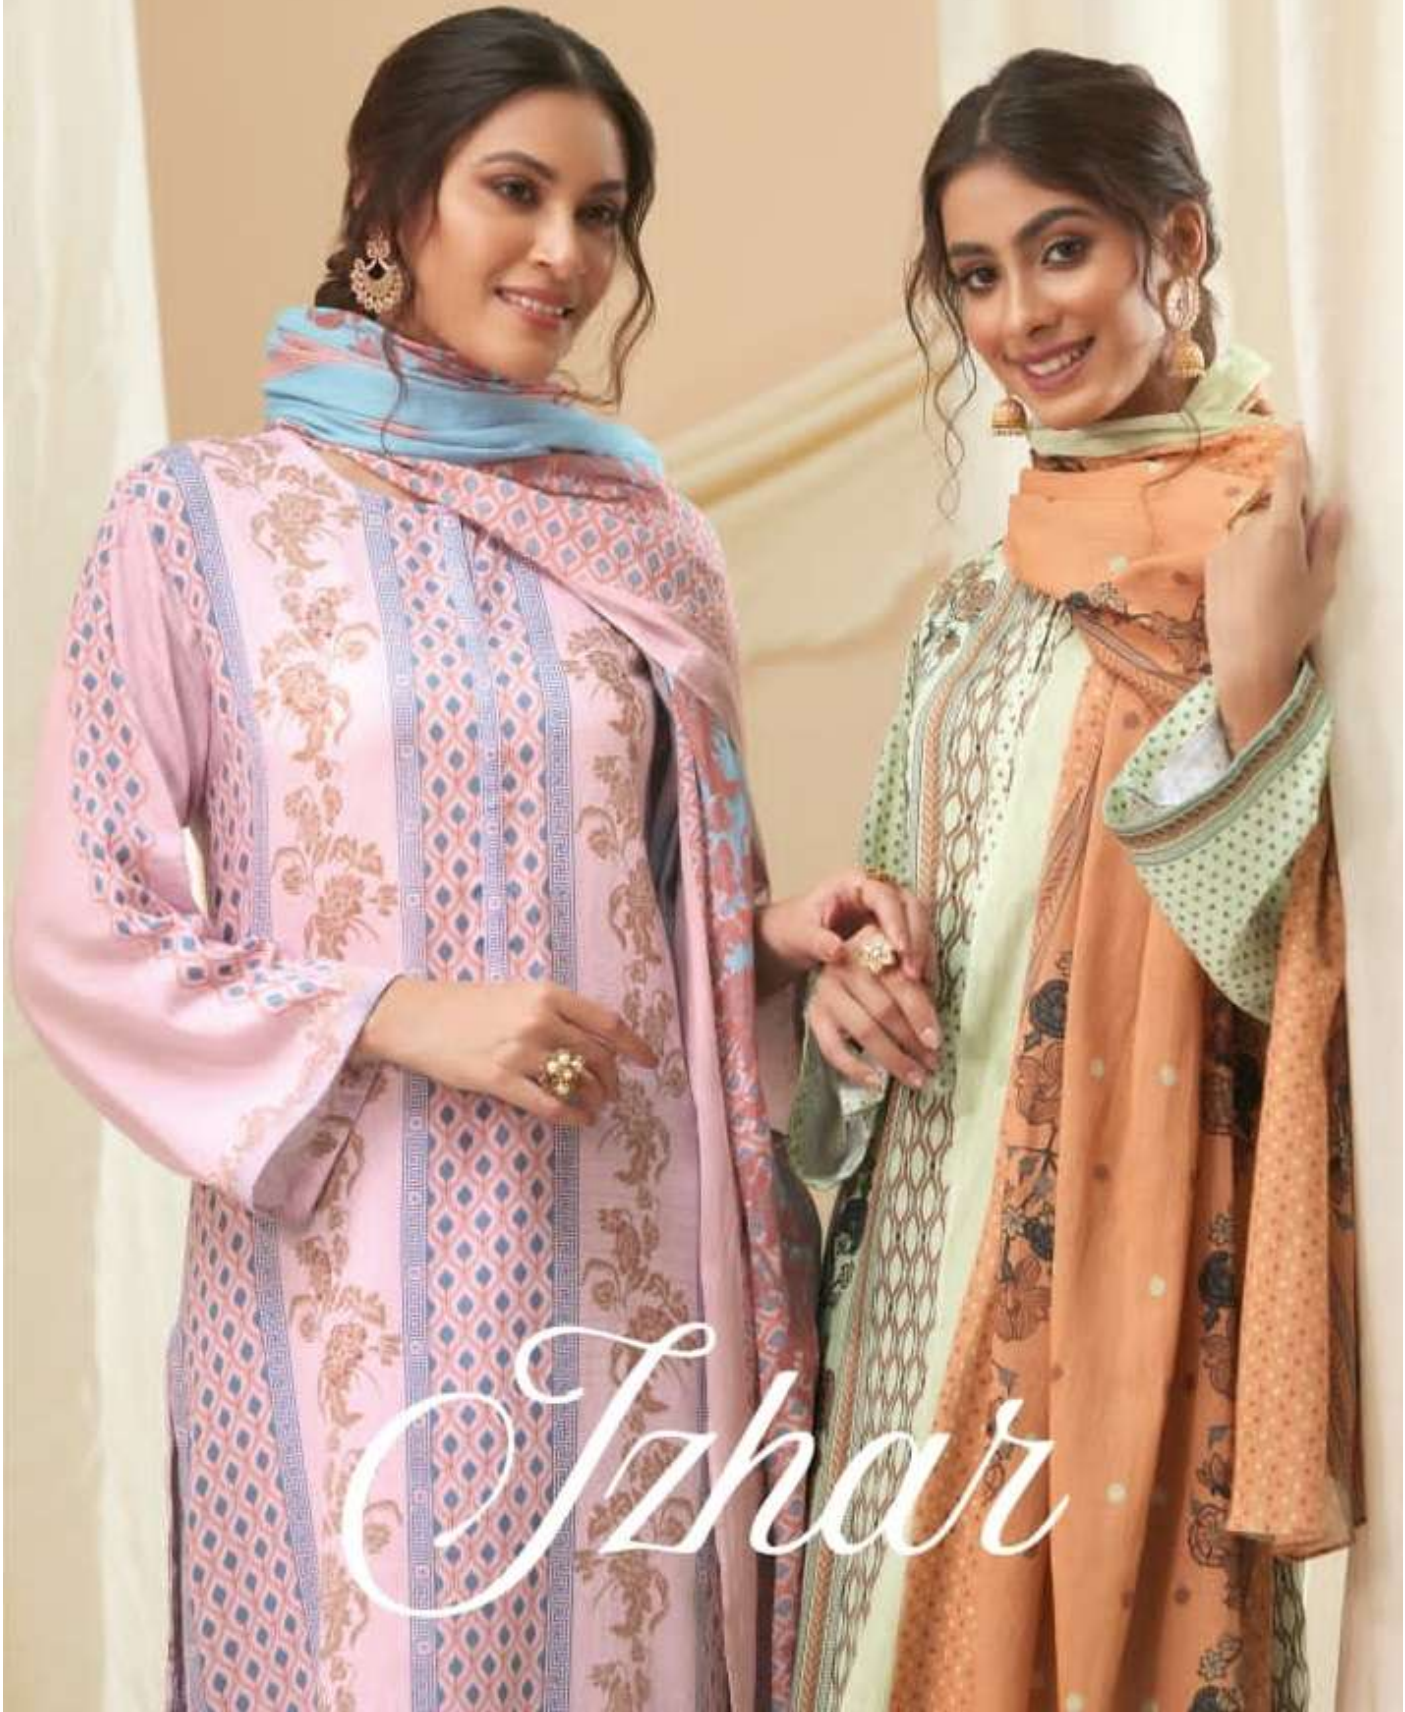

Sudriti

Izhar