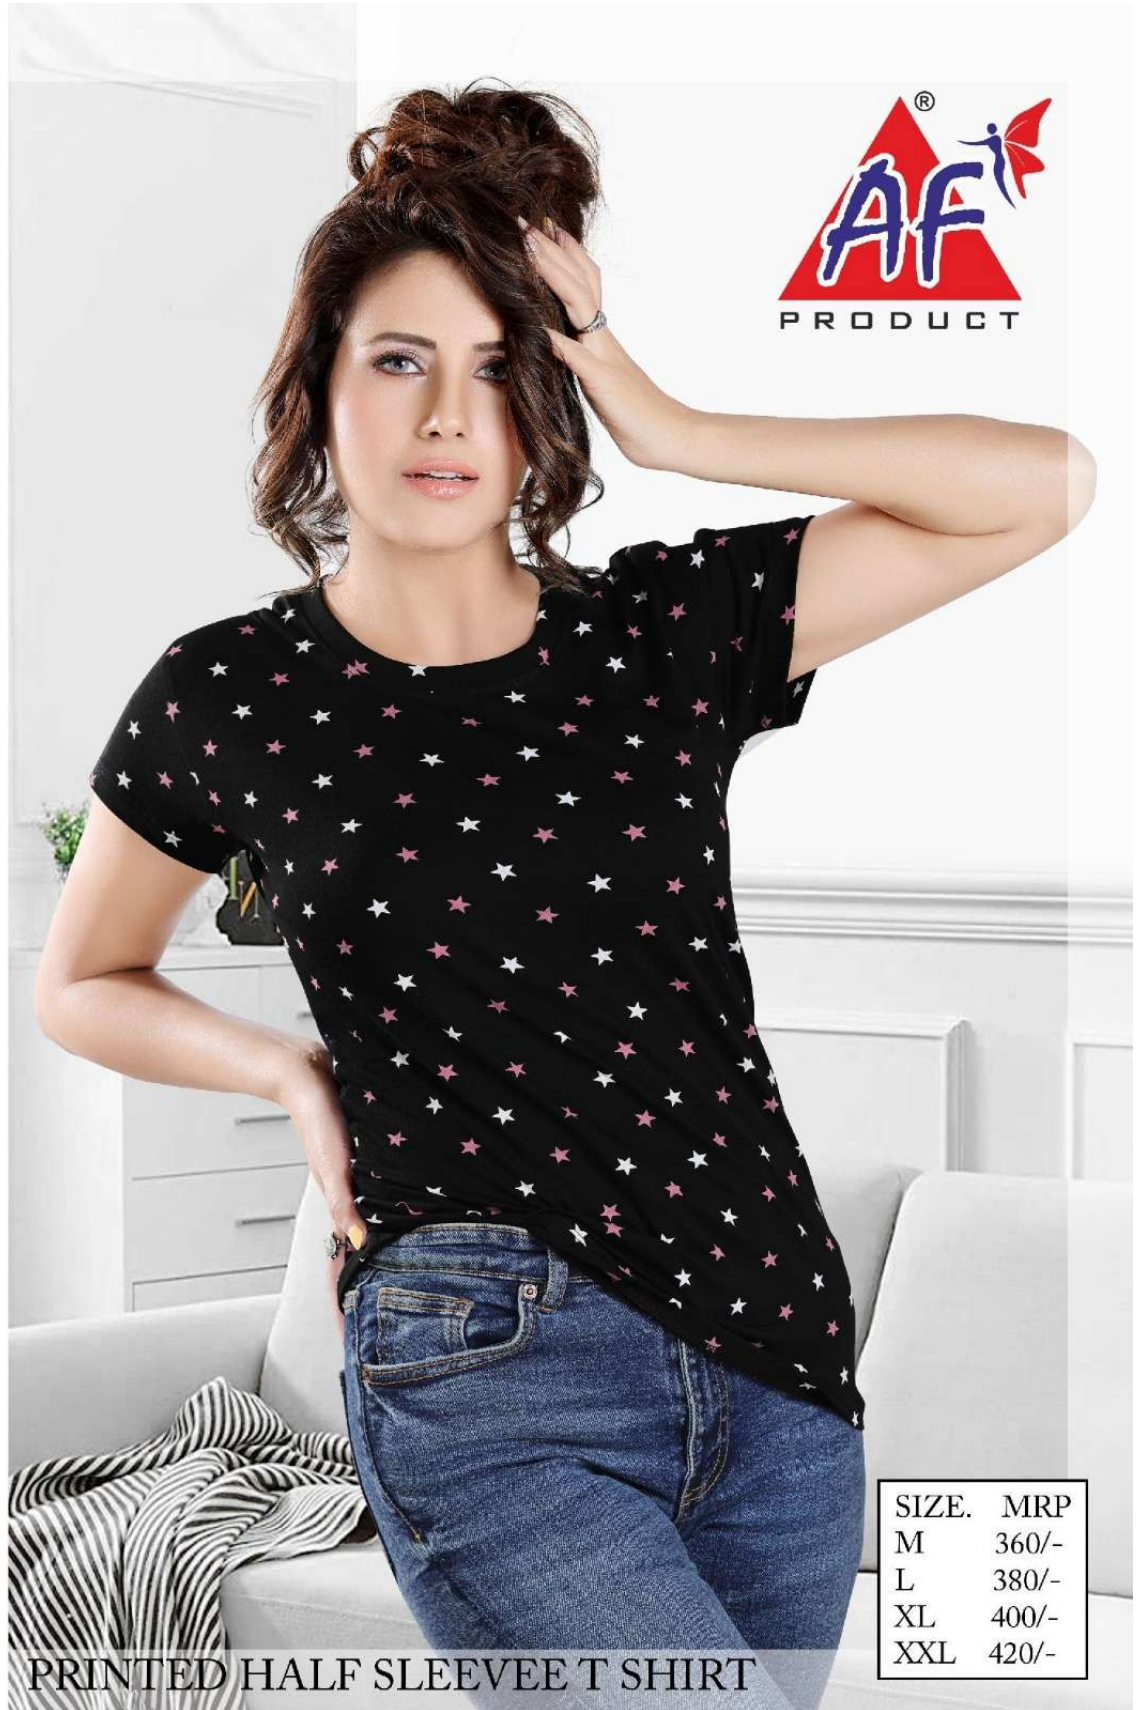

*You will forever
be my Always*

D.No: 1401

SIZE.	MRP
M	360/-
L	380/-
XL	400/-
XXL	420/-

PRINTED HALF SLEEVE T SHIRT