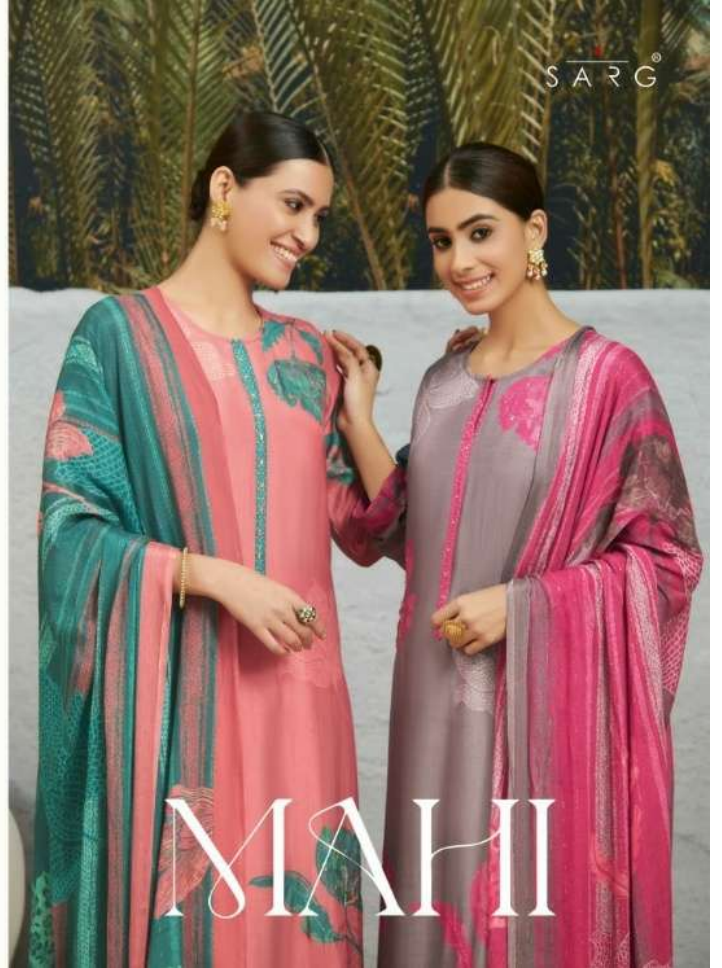

RATE LIST

H S N CODE - 520851

DESIGN NO

518 - 512

548 - 536

524 - 556

507 - 530

DESCRIPTION

TOP - CASHMIRI SILK DIGITAL PRINT WITH NECK DAMAN HAND WORK

BOTTOM - MULBERRY SATIN

DUPATTA - PURE CHINON ZARI LINING DUPATTA DIGITAL PRINTED

RATE

{ RS, 2195/- }

TOTAL SUITS = 08 TOTAL AMOUNT - 17560/- AVG. RATE - 2195/-

Distributed by

◀ KSS