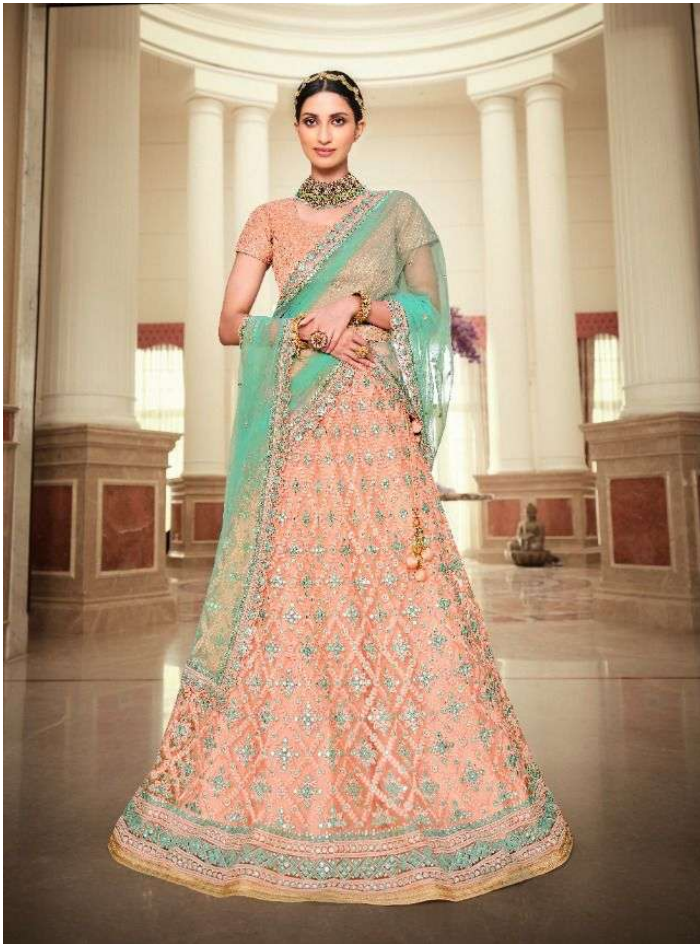

nakkashi

TOUCH OF MODERNITY

PEACH COLOUR NET LEHENGA HAVING SKY BLUE COLOUR NET DU PATTI.
EMBROID WITH PEACH AND GREEN SHIK PAKRISHORRETTI BAZEN AND BELT

D. NO.: 5185

nakkashi

D. NO: 5185