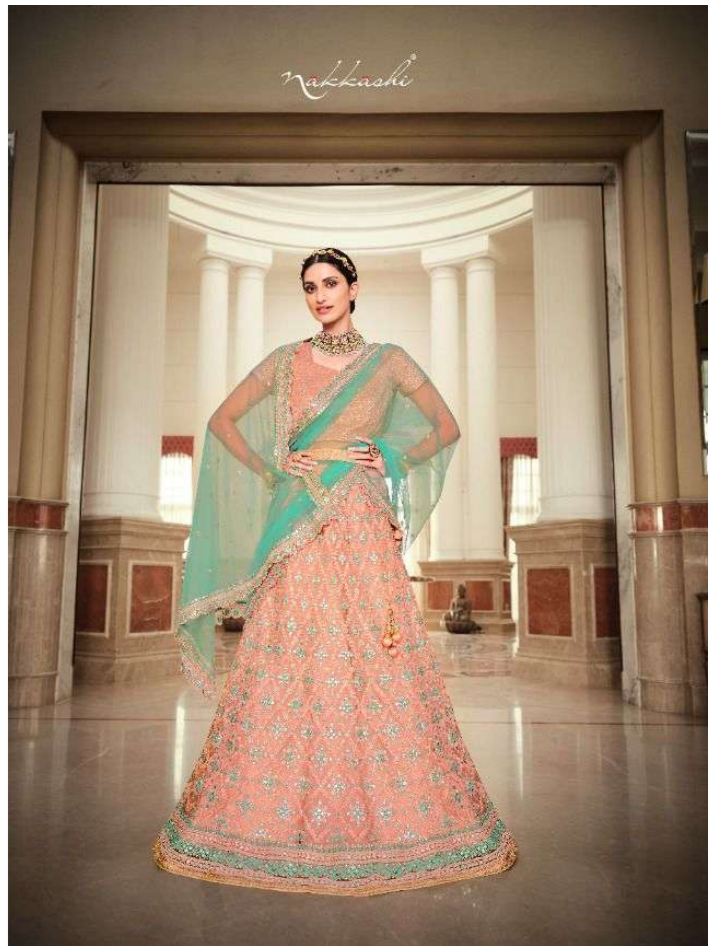

TOUCH OF MODERNITY

D. NO.: 5185