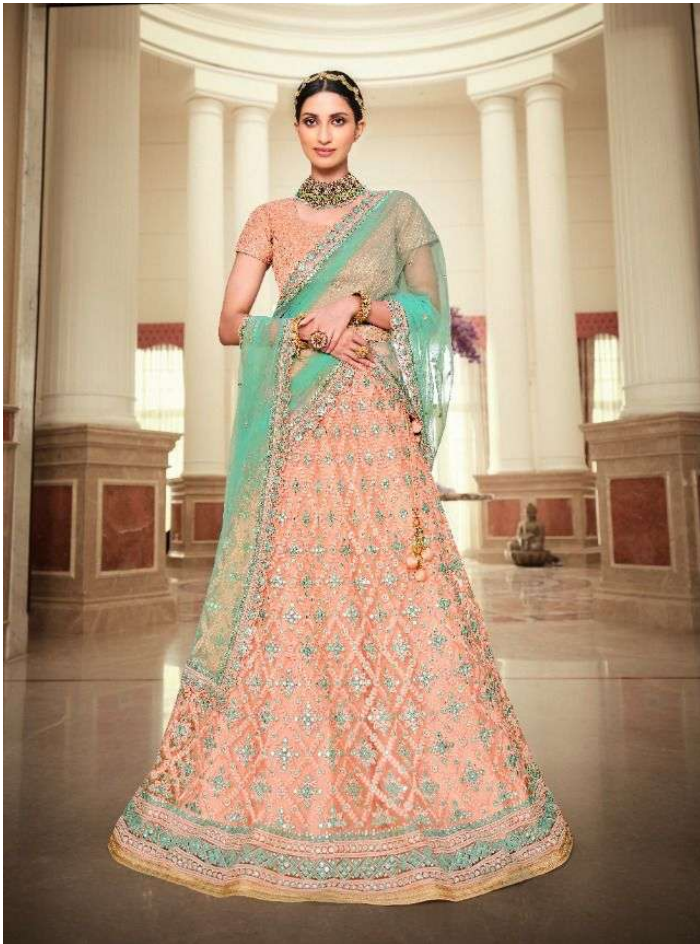

nakkashi

*TOUCH OF
MODERNITY*

PEACH COLOUR NET LEHENGA HAVING SKY BLUE COLOUR NET DUPATTA,
EMBROIDERED WITH PEACH AND SKY BLUE TONES FOR THE NECKLINE AND BELT

D. NO.: 5185

nakkashi

D. NO: 5185