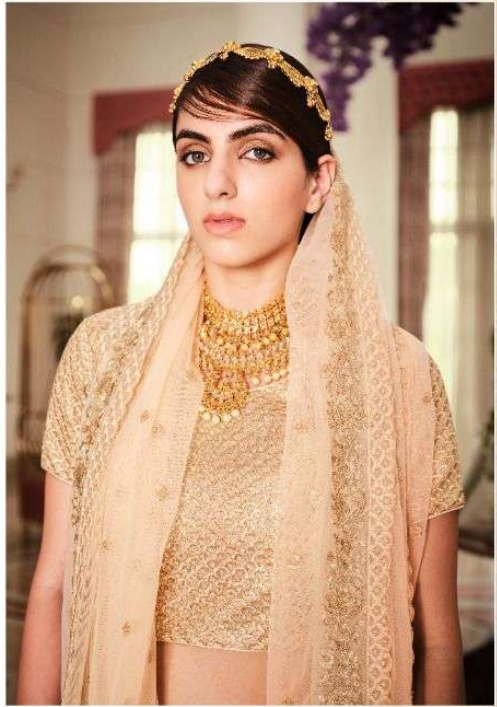

nakkashi

*BRIGHT
& BRAZEN*

BRICE TULASHI SILK LEEF & CALYING
BOMBE OF GARMENTE PATA, FAIRID WITH BEEF NET
EMBROIDERED BLOUSE WITH SAKRANU BELT

D. NO.: 5138

nakkashi

D. NO.: 5188

nakkashi

D.NO: 5188