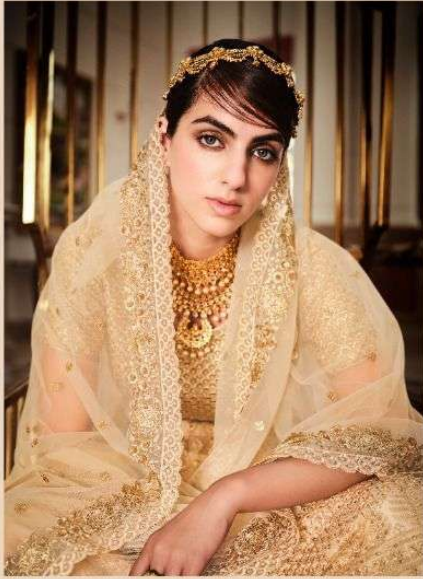

nakkashi

*BRIGHT
& BRAZEN*

BRICE TULASHI SILK LEEF & CALYING
BOMBE OF GARMENTE PATA, FAIRID WITH BEEF NET
EMBROIDERED BLOUSE WITH SAKRANU BELT

D. NO.: 5138

nakkashi

D. NO.: 5188

nakkashi

D.NO: 5188