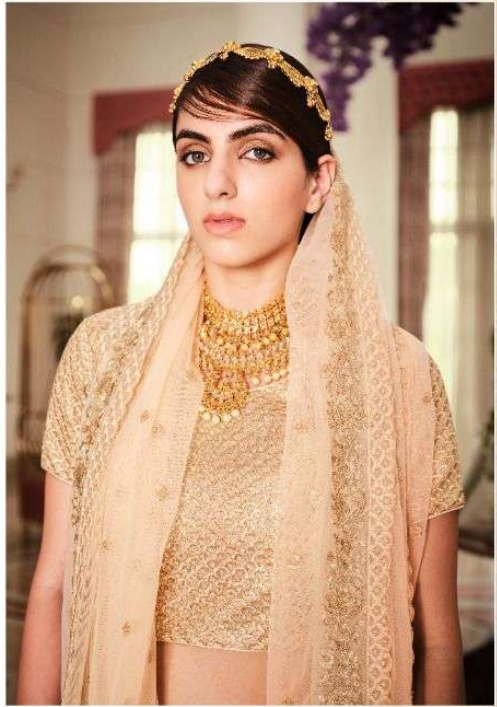

*nakkashi*

**BRIGHT  
& BRAZEN**

BRICE TULASHI SILK LITH & CALIATING  
BOMBE OF GARMENTE PAVLA, FAIRIED WITH BEIGE NET  
EMBROIDERED BLOUSE WITH SAKRANO BELT

D. NO.: 5138

*nakkashi*

  
D. NO.: 5188

*nakkashi*