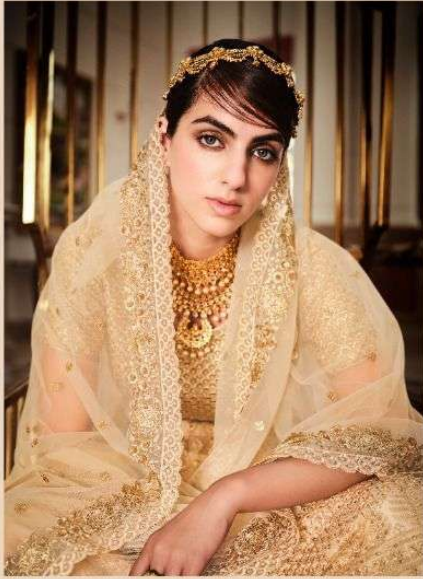

*nakkashi*

**BRIGHT  
& BRAZEN**

BRICE TULASHI SILK LITH & CALIATING  
BOMBE OF GARMENTE PAVLA, FAIRIED WITH BEIGE NET  
EMBROIDERED BLOUSE WITH SAKRANO BELT

D. NO.: 5138

*nakkashi*

  
D. NO.: 5188

*nakkashi*