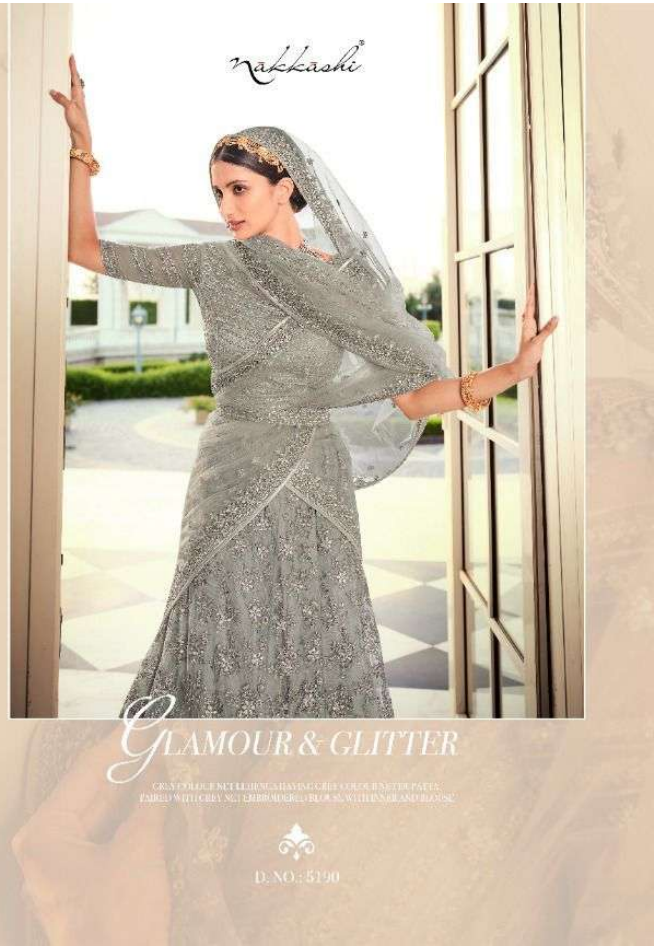

nakkashi

GLAMOUR & GLITTER

D.NO: 5190