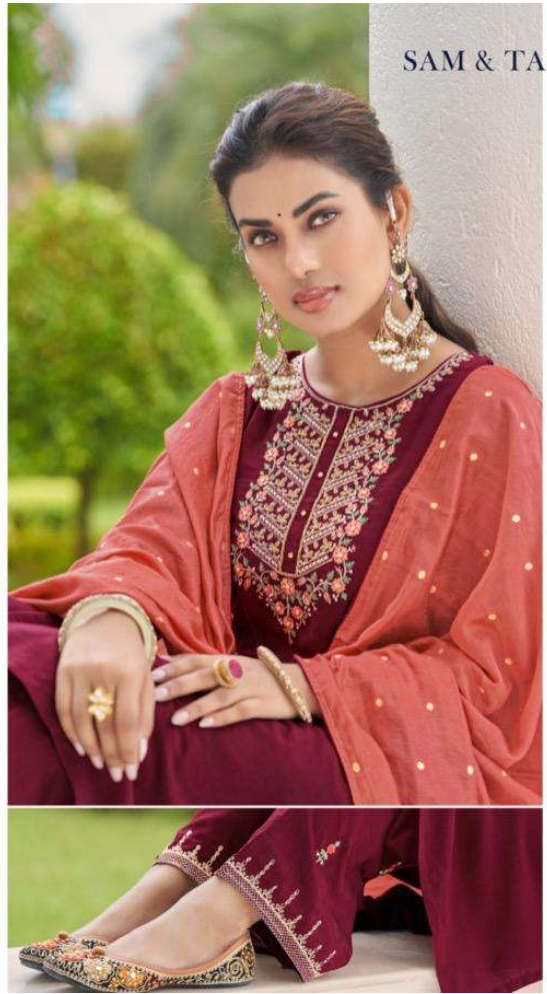

SAM & TANI®