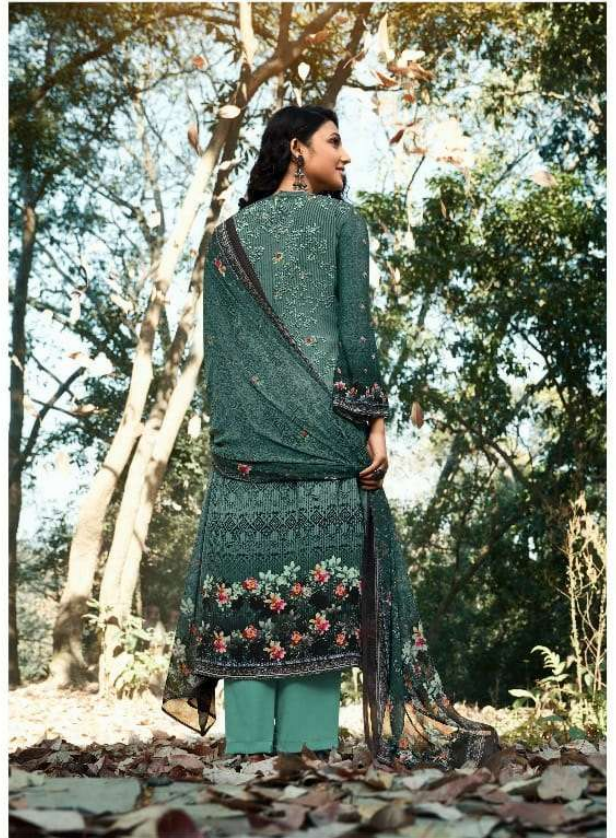

VISHVAM

• 1091 •

Georgette Fab