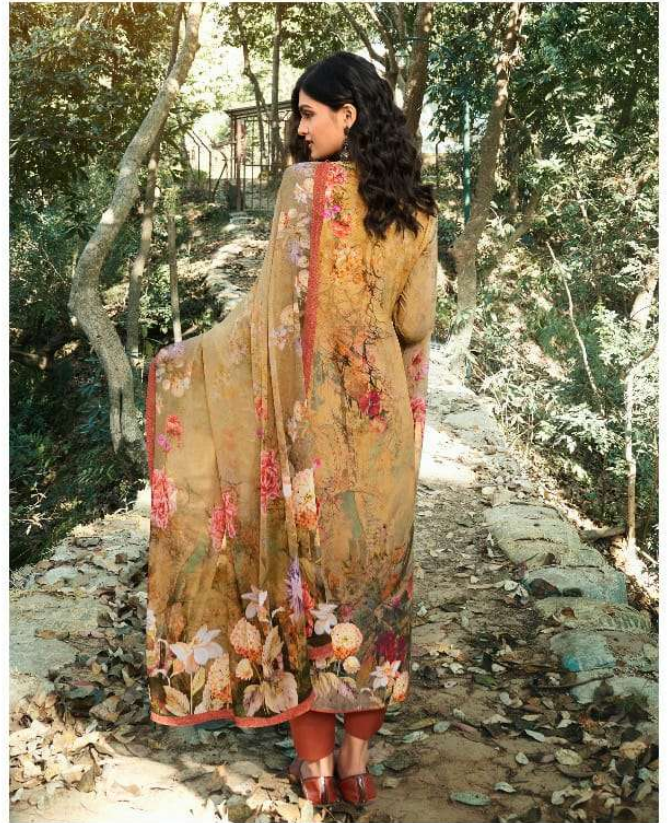

VISHWAM

• 1092 •